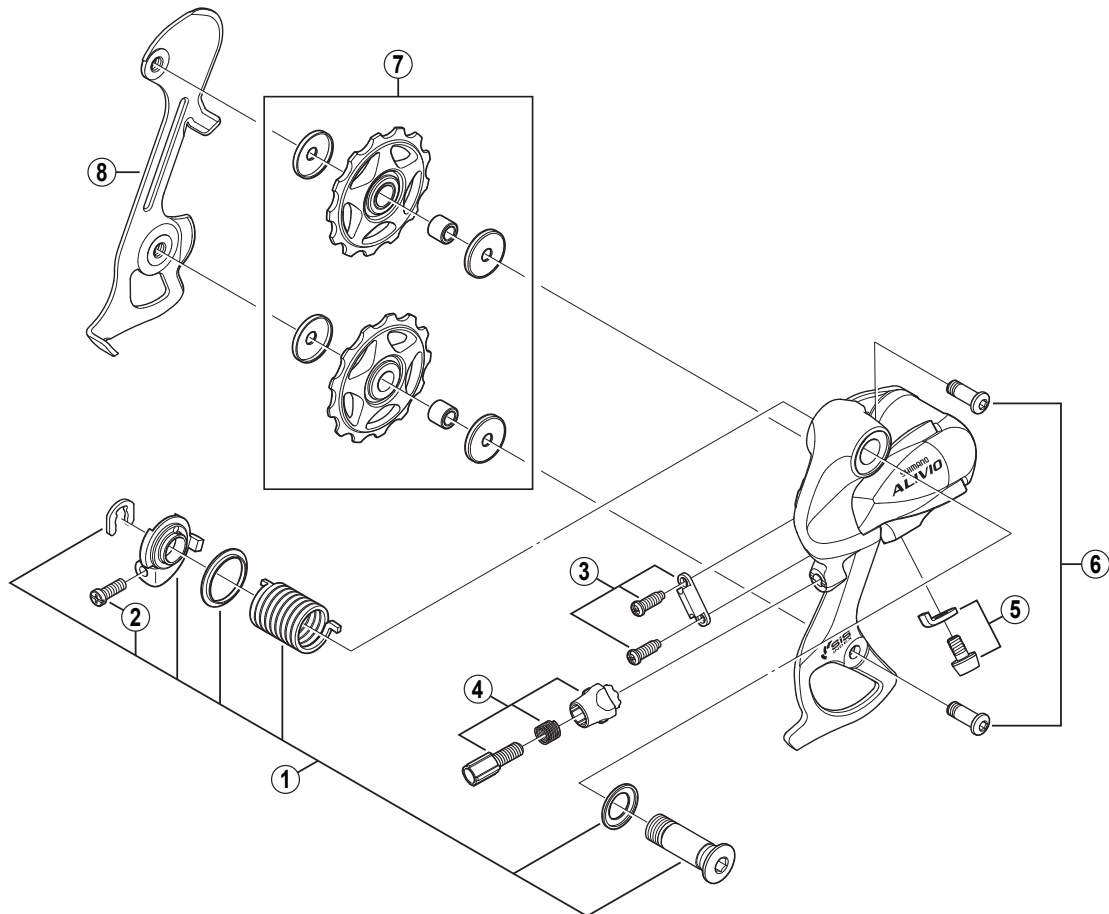

ALIVIO Rear Derailleur (8-Speed)

**RD-M410-S (SGS) Silver Version**

**RD-M410-NS (SGS)**

**RD-M410-L (SGS) Black Version**

ITEM NO.	SHIMANO CODE NO.	DESCRIPTION
1	Y-5VP 98010	B-Axle Assembly
2	Y-5T8 22000	B-Tension Adjusting Screw (M4 x 12)
3	Y-5VP 98020	Stroke Adjusting Screws (M4 x 14.5) & Plate
4	Y-5VP 98030	Cable Adjusting Bolt Unit
5	Y-5V8 98010	Cable Fixing Bolt (M5 x 8.5) & Plate
6	Y-5VP 98040	Pulley Bolt (M5 x 15.4) 2 pcs.
7	Y-5VP 98050	Tension & Guide Pulley Set
8	Y-5VP 10000	Inner Plate

0707-2454A

Specifications are subject to change without notice.

**SHIMANO**