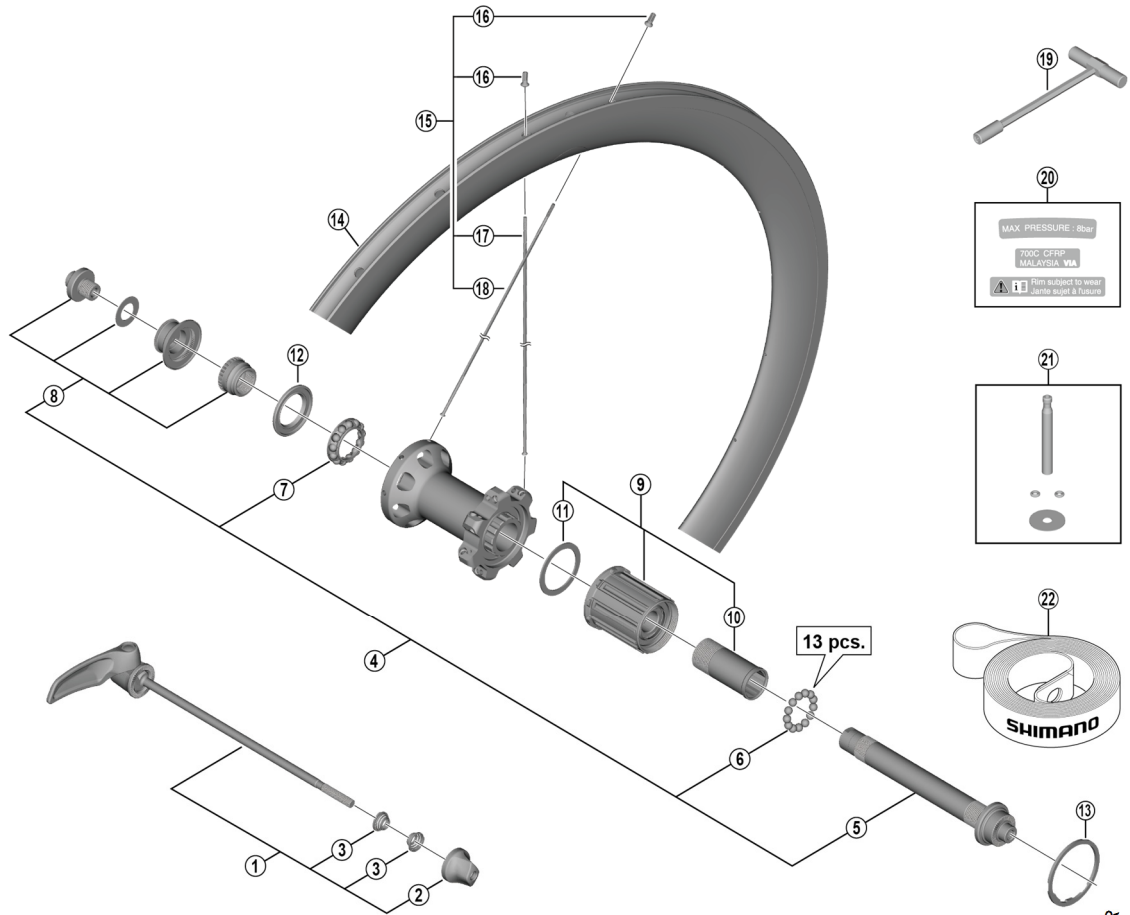

DURA-ACE Rear Wheel

WH-R9100-C60-CL-R 10/11-speed

WH-9000-C50-CL-R

• Over Lock Nut Dimension: 130 mm (5-1/8")

ITEM NO.	SHIMANO CODE NO.	DESCRIPTION	INTERCHANGEABILITY		
1	Y07E98010	Complete Quick Release 163 mm (6-13/32")			
	Y07E98020	Complete Quick Release 168 mm (6-5/8")			
2	Y0B198020	Quick Release Nut			
3	Y23321000	Volute Spring			
4	Y07L98010	Complete Hub Axle			
5	Y3D898030	Hub Axle Unit			
6	Y00091270	Stainless Ball (3/16") 22 pcs.			
7	Y25R98080	Ball Retainer (3/16")			
8	Y07L98020	Left Hand Lock Bolt Unit			
9	Y3DZ98060	Complete Freewheel Body			
10	Y3CN98090	Body Fixing Bolt		A	
11	Y3CZ12000	Freewheel Body Washer		A	
12	Y26D10000	Seal Ring		A	
13	Y4T724000	Low Spacer (1.85 mm)		A	
* 14	EWHRIMZ2F56	Rim {21H}			
15	EWHSPOKEY272W	Spoke Unit {Spoke (289 mm x 14 pcs. / 267.5 mm x 7 pcs.) / Nipple (21 pcs.)}			
16	Y4T713000	Inner Nipple		A	
17	Y07P00020	Righth Hand Spoke (289 mm)		A	
18	Y49KS3000	Left Hand Spoke (267.5 mm)		A	
19	Y4T723000	Inner Nipple Wrench		A	
20	Y07N98010	Rim Sticker Unit			
21	Y0AK98020	Valve Extension Unit			
22	EWHRIMTAPERA	Rim Tape		A	

A: Same parts.

B: Parts are usable, but differ in materials, appearance, finish, size, etc.

Absence of mark indicates non-interchangeability.

Specifications are subject to change without notice.

Jul.-2017-4076A