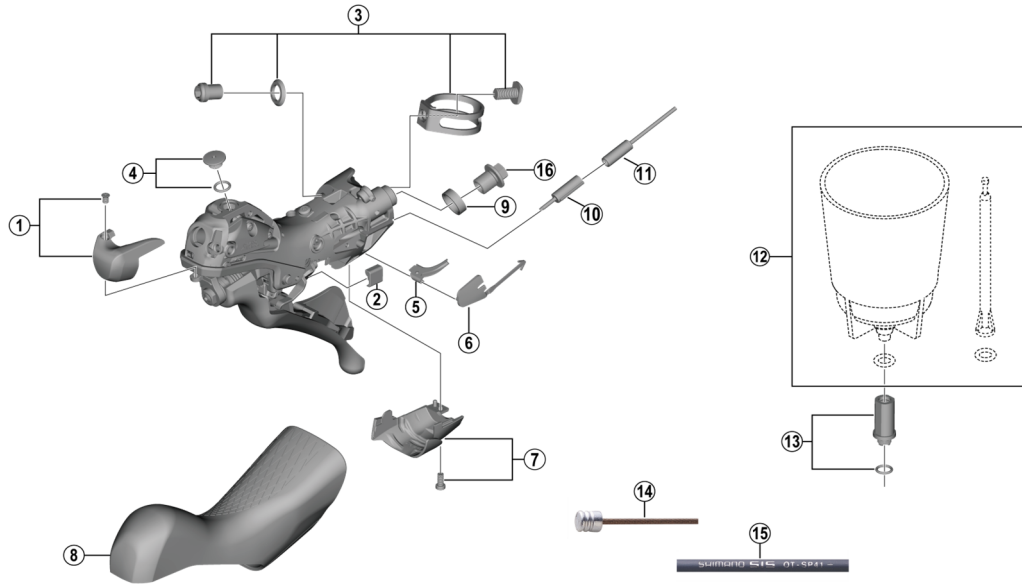

DURA-ACE Dual Control Lever (For Disc Brake)

ST-R9120 (2x11-speed)

ITEM NO.	SHIMANO CODE NO.	DESCRIPTION
1	Y0C698020	R.H. Name Plate R & Fixing Screw
	Y0C598010	L.H. Name Plate L & Fixing Screw
2	Y63X80000	Main Lever Support R
	Y63X80010	Main Lever Support L
3	Y63X98050	Clamp Band Unit (ø23.8 mm - ø24.2 mm)
4	Y0C698030	Bleed Screw & O-Ring
5	Y07X75000	SL Cable Guide R
	Y07V75000	SL Cable Guide L
6	Y00E75000	SL Cable Cover R
	Y0C574000	SL Cable Cover L
7	Y0C698040	R.H. Unit Cover R & Fixing Screw
	Y0C598020	L.H. Unit Cover L & Fixing Screw
8	Y0C698010	Bracket Covers (Pair)
9	Y0C514000	Joint Support Ring
10	Y63Z27000	Outer Cap with Short Tongue for ST
11	Y63Z28000	Outer Cap with Long Tongue
12	ESMDISCBP	Funnel & Oil Stopper
13	Y0C698050	Funnel Adapter & O-Ring
14	Y63Z98950	Polymer coated shift inner cable • Polymer coating • ø 1.2 mm x 2100 mm incl. inner end cap • Outer cap with long tongue (2pcs.) • Cover with tongue for rear derailleur (1 pc.)
	Y63Z98970	Polymer coated shift inner cable • Polymer coating • ø 1.2 mm x 2500 mm incl. inner end cap • Outer cap with long tongue (2pcs.) • Cover with tongue for rear derailleur (1 pc.)
15	Y6Y198010	OT-SP41 shift outer casing (Black) • Road / MTB • ø 4 mm x 10m • 1 unit • w/o outer caps
	Y6Y198030	OT-SP41 shift outer casing (White) • Road / MTB • ø 4 mm x 10m • 1 unit • w/o outer caps
	Y6Y198060	OT-SP41 shift outer casing (Yellow) • Road / MTB • ø 4 mm x 10m • 1 unit • w/o outer caps
	Y6Y198050	OT-SP41 shift outer casing (Red) • Road / MTB • ø 4 mm x 10m • 1 unit • w/o outer caps
	Y6Y198040	OT-SP41 shift outer casing (Blue) • Road / MTB • ø 4 mm x 10m • 1 unit • w/o outer caps
	Y6Y198070	OT-SP41 shift outer casing (Green) • Road / MTB • ø 4 mm x 10m • 1 unit • w/o outer caps
	Y6Y198080	OT-SP41 shift outer casing (Orange) • Road / MTB • ø 4 mm x 10m • 1 unit • w/o outer caps
	Y6Y198020	OT-SP41 shift outer casing (High-tech gray) • Road / MTB • ø 4 mm x 10m • 1 unit • w/o outer caps
* 16	Y8RD01000	Flange Connecting Bolt (M9/Black)