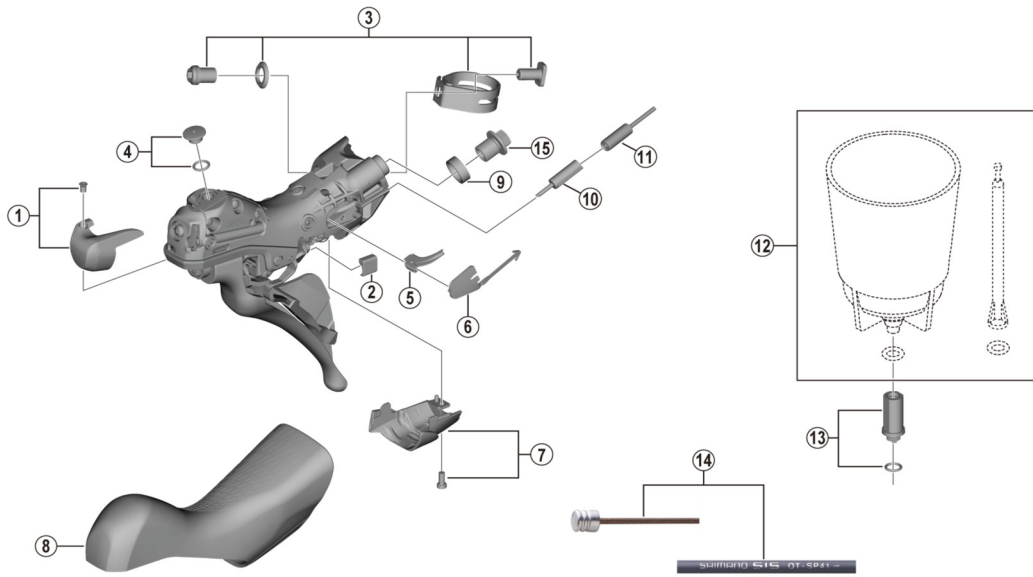

ULTEGRA Dual Control Lever (For Disc Brake)

ST-R8025 (2x11-speed)

ST-R8120

ITEM NO.	SHIMANO CODE NO.	DESCRIPTION	INTERCHANGEABILITY	
1	Y0E098020	R.H. Name Plate R & Fixing Screw	B	
	Y0E198010	L.H. Name Plate L & Fixing Screw	B	
2	Y63X80000	Main Lever Support R	A	
	Y63X80010	Main Lever Support L	A	
3	Y0E098030	Clamp Band Unit Diameter (23.8 - 24.2 mm)		
4	Y0C698030	Bleed Screw & O-Ring	A	
	Y07X75000	SL Cable Guide R	A	
5	Y07V75000	SL Cable Guide L	A	
	Y00E75000	SL Cable Cover R	A	
6	Y0C574000	SL Cable Cover L	A	
	Y0C698040	R.H. Unit Cover R & Fixing Screw	A	
7	Y0C598020	L.H. Unit Cover L & Fixing Screw	A	
	Y0E098010	Bracket Covers (Pair)	B	
9	Y0C514000	Joint Support Ring	A	
10	Y63Z27000	Outer Cap with Short Tongue for ST	A	
11	Y63Z28000	Outer Cap with Long Tongue	A	
12	ESMDISCBP	Funnel & Oil Stopper	A	
13	Y0C698050	Funnel Adapter & O-Ring	A	
14	Y63Z98910	OT-SP41 polymer coated shift cable sets (Black) • Outer cap with short tongue for ST-9000 (2 pcs.) • Outer cap with long tongue (3 pcs.) • Sealed outer cap for Rear Derailleur (1 pc.) • Inner end cap (2 pcs.) • Cover with tongue for rear derailleur (1 pc.)	A	
	Y63Z98920	OT-SP41 polymer coated shift cable sets (White) • Outer cap with short tongue for ST-9000 (2 pcs.) • Outer cap with long tongue (3 pcs.) • Sealed outer cap for Rear Derailleur (1 pc.) • Inner end cap (2 pcs.) • Cover with tongue for rear derailleur (1 pc.)	A	
	Y63Z98930	OT-SP41 polymer coated shift cable sets (Red) • Outer cap with short tongue for ST-9000 (2 pcs.) • Outer cap with long tongue (3 pcs.) • Sealed outer cap for Rear Derailleur (1 pc.) • Inner end cap (2 pcs.) • Cover with tongue for rear derailleur (1 pc.)	A	
	Y63Z98940	OT-SP41 polymer coated shift cable sets (High-tech gray) • Outer cap with short tongue for ST-9000 (2 pcs.) • Outer cap with long tongue (3 pcs.) • Sealed outer cap for Rear Derailleur (1 pc.) • Inner end cap (2 pcs.) • Cover with tongue for rear derailleur (1 pc.)	A	
	Y63Z98980	OT-SP41 polymer coated shift cable sets (Orange) • Outer cap with short tongue for ST-9000 (2 pcs.) • Outer cap with long tongue (3 pcs.) • Sealed outer cap for Rear Derailleur (1 pc.) • Inner end cap (2 pcs.) • Cover with tongue for rear derailleur (1 pc.)	A	
	Y63Z98990	OT-SP41 polymer coated shift cable sets (Green) • Outer cap with short tongue for ST-9000 (2 pcs.) • Outer cap with long tongue (3 pcs.) • Sealed outer cap for Rear Derailleur (1 pc.) • Inner end cap (2 pcs.) • Cover with tongue for rear derailleur (1 pc.)	A	
	Y63Z98991	OT-SP41 polymer coated shift cable sets (Blue) • Outer cap with short tongue for ST-9000 (2 pcs.) • Outer cap with long tongue (3 pcs.) • Sealed outer cap for Rear Derailleur (1 pc.) • Inner end cap (2 pcs.) • Cover with tongue for rear derailleur (1 pc.)	A	
	Y63Z98992	OT-SP41 polymer coated shift cable sets (Yellow) • Outer cap with short tongue for ST-9000 (2 pcs.) • Outer cap with long tongue (3 pcs.) • Sealed outer cap for Rear Derailleur (1 pc.) • Inner end cap (2 pcs.) • Cover with tongue for rear derailleur (1 pc.)	A	
15	Y8RD02000	Flange Connecting Bolt (M9/Black)	A	