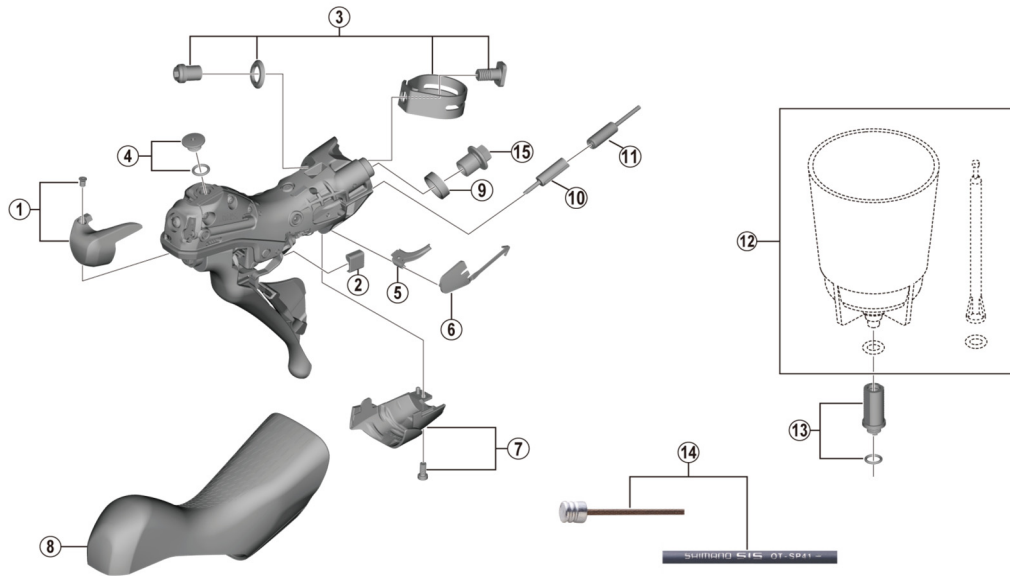

ULTEGRA Dual Control Lever (For Disc Brake)

ST-R8020 (2x11-speed)

ST-R9120

ITEM NO.	SHIMANO CODE NO.	DESCRIPTION	INTERCHANGEABILITY	
1	Y0E098020	R.H. Name Plate R & Fixing Screw	B	
	Y0E198010	L.H. Name Plate L & Fixing Screw	B	
2	Y63X80000	Main Lever Support R	A	
	Y63X80010	Main Lever Support L	A	
3	Y0E098030	Clamp Band Unit Diameter (23.8 - 24.2 mm)	B	
4	Y0C698030	Bleed Screw & O-Ring	A	
5	Y07X75000	SL Cable Guide R	A	
	Y07V75000	SL Cable Guide L	A	
6	Y00E75000	SL Cable Cover R	A	
	Y0C574000	SL Cable Cover L	A	
7	Y0C698040	R.H. Unit Cover R & Fixing Screw	A	
	Y0C598020	L.H. Unit Cover L & Fixing Screw	A	
8	Y0E098010	Bracket Covers (Pair)	B	
9	Y0C514000	Joint Support Ring	A	
10	Y63Z27000	Outer Cap with Short Tongue for ST	A	
11	Y63Z28000	Outer Cap with Long Tongue	A	
12	ESMDISCBP	Funnel & Oil Stopper	A	
13	Y0C698050	Funnel Adapter & O-Ring	A	
14	Y63Z98910	OT-SP41 polymer coated shift cable sets (Black) • Outer cap with short tongue for ST-9000 (2 pcs.) • Outer cap with long tongue (3 pcs.) • Sealed outer cap for Rear Derailleur (1 pc.) • Inner end cap (2 pcs.) • Cover with tongue for rear derailleur (1 pc.)		
	Y63Z98920	OT-SP41 polymer coated shift cable sets (White) • Outer cap with short tongue for ST-9000 (2 pcs.) • Outer cap with long tongue (3 pcs.) • Sealed outer cap for Rear Derailleur (1 pc.) • Inner end cap (2 pcs.) • Cover with tongue for rear derailleur (1 pc.)		
	Y63Z98930	OT-SP41 polymer coated shift cable sets (Red) • Outer cap with short tongue for ST-9000 (2 pcs.) • Outer cap with long tongue (3 pcs.) • Sealed outer cap for Rear Derailleur (1 pc.) • Inner end cap (2 pcs.) • Cover with tongue for rear derailleur (1 pc.)		
	Y63Z98940	OT-SP41 polymer coated shift cable sets (High-tech gray) • Outer cap with short tongue for ST-9000 (2 pcs.) • Outer cap with long tongue (3 pcs.) • Sealed outer cap for Rear Derailleur (1 pc.) • Inner end cap (2 pcs.) • Cover with tongue for rear derailleur (1 pc.)		
	Y63Z98980	OT-SP41 polymer coated shift cable sets (Orange) • Outer cap with short tongue for ST-9000 (2 pcs.) • Outer cap with long tongue (3 pcs.) • Sealed outer cap for Rear Derailleur (1 pc.) • Inner end cap (2 pcs.) • Cover with tongue for rear derailleur (1 pc.)		
	Y63Z98990	OT-SP41 polymer coated shift cable sets (Green) • Outer cap with short tongue for ST-9000 (2 pcs.) • Outer cap with long tongue (3 pcs.) • Sealed outer cap for Rear Derailleur (1 pc.) • Inner end cap (2 pcs.) • Cover with tongue for rear derailleur (1 pc.)		
	Y63Z98991	OT-SP41 polymer coated shift cable sets (Blue) • Outer cap with short tongue for ST-9000 (2 pcs.) • Outer cap with long tongue (3 pcs.) • Sealed outer cap for Rear Derailleur (1 pc.) • Inner end cap (2 pcs.) • Cover with tongue for rear derailleur (1 pc.)		
	Y63Z98992	OT-SP41 polymer coated shift cable sets (Yellow) • Outer cap with short tongue for ST-9000 (2 pcs.) • Outer cap with long tongue (3 pcs.) • Sealed outer cap for Rear Derailleur (1 pc.) • Inner end cap (2 pcs.) • Cover with tongue for rear derailleur (1 pc.)		
* 15	Y8RD02000	Flange Connecting Bolt (M9/Black)		