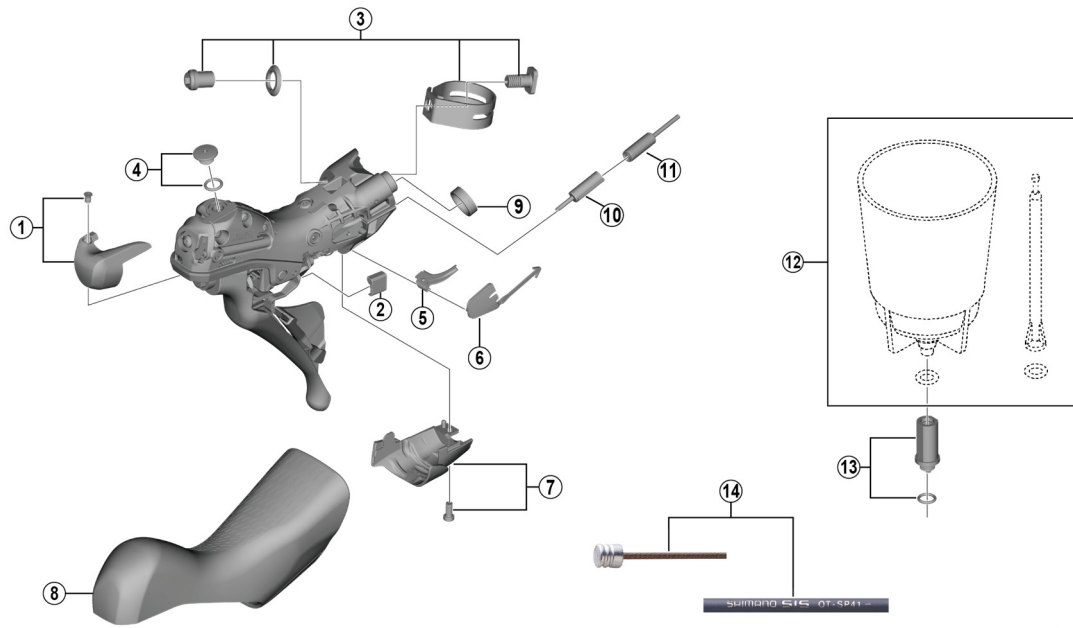

ULTEGRA Dual Control Lever (For Disc Brake)

**ST-R8020** (2x11-speed)

ST-R8020

ITEM NO.	SHIMANO CODE NO.	DESCRIPTION	INTERCHANGEABILITY	
1	Y0E098020	R.H. Name Plate R & Fixing Screw	B	
	Y0E198010	L.H. Name Plate L & Fixing Screw	B	
2	Y63X80000	Main Lever Support R	A	
	Y63X80010	Main Lever Support L	A	
* 3	Y0E098030	Clamp Band Unit (ø23.8 mm - ø24.2 mm)	B	
4	Y0C698030	Bleed Screw & O-Ring	A	
* 5	Y07X75000	SL Cable Guide R	A	
	Y07V75000	SL Cable Guide L	A	
6	Y00E75000	SL Cable Cover R	A	
	Y0C574000	SL Cable Cover L	A	
7	Y0C698040	R.H. Unit Cover R & Fixing Screw	A	
	Y0C598020	L.H. Unit Cover L & Fixing Screw	A	
8	Y0E098010	Bracket Covers (Pair)	B	
9	Y0C514000	Joint Support Ring	A	
10	Y63Z27000	Outer Cap with Short Tongue for ST	A	
11	Y63Z28000	Outer Cap with Long Tongue	A	
12	ESMDISCBP	Funnel & Oil Stopper	A	
13	Y0C698050	Funnel Adapter & O-Ring	A	
14	Y63Z98910	OT-SP41 polymer coated shift cable sets (Black) • Outer cap with short tongue for ST-9000 (2 pcs.) • Outer cap with long tongue (3 pcs.) • Sealed outer cap for Rear Derailleur (1 pc.) • Inner end cap (2 pcs.) • Cover with tongue for rear derailleur (1 pc.)		
	Y63Z98920	OT-SP41 polymer coated shift cable sets (White) • Outer cap with short tongue for ST-9000 (2 pcs.) • Outer cap with long tongue (3 pcs.) • Sealed outer cap for Rear Derailleur (1 pc.) • Inner end cap (2 pcs.) • Cover with tongue for rear derailleur (1 pc.)		
	Y63Z98930	OT-SP41 polymer coated shift cable sets (Red) • Outer cap with short tongue for ST-9000 (2 pcs.) • Outer cap with long tongue (3 pcs.) • Sealed outer cap for Rear Derailleur (1 pc.) • Inner end cap (2 pcs.) • Cover with tongue for rear derailleur (1 pc.)		
	Y63Z98940	OT-SP41 polymer coated shift cable sets (High-tech gray) • Outer cap with short tongue for ST-9000 (2 pcs.) • Outer cap with long tongue (3 pcs.) • Sealed outer cap for Rear Derailleur (1 pc.) • Inner end cap (2 pcs.) • Cover with tongue for rear derailleur (1 pc.)		
	Y63Z98980	OT-SP41 polymer coated shift cable sets (Orange) • Outer cap with short tongue for ST-9000 (2 pcs.) • Outer cap with long tongue (3 pcs.) • Sealed outer cap for Rear Derailleur (1 pc.) • Inner end cap (2 pcs.) • Cover with tongue for rear derailleur (1 pc.)		
	Y63Z98990	OT-SP41 polymer coated shift cable sets (Green) • Outer cap with short tongue for ST-9000 (2 pcs.) • Outer cap with long tongue (3 pcs.) • Sealed outer cap for Rear Derailleur (1 pc.) • Inner end cap (2 pcs.) • Cover with tongue for rear derailleur (1 pc.)		
	Y63Z98991	OT-SP41 polymer coated shift cable sets (Blue) • Outer cap with short tongue for ST-9000 (2 pcs.) • Outer cap with long tongue (3 pcs.) • Sealed outer cap for Rear Derailleur (1 pc.) • Inner end cap (2 pcs.) • Cover with tongue for rear derailleur (1 pc.)		
	Y63Z98992	OT-SP41 polymer coated shift cable sets (Yellow) • Outer cap with short tongue for ST-9000 (2 pcs.) • Outer cap with long tongue (3 pcs.) • Sealed outer cap for Rear Derailleur (1 pc.) • Inner end cap (2 pcs.) • Cover with tongue for rear derailleur (1 pc.)		