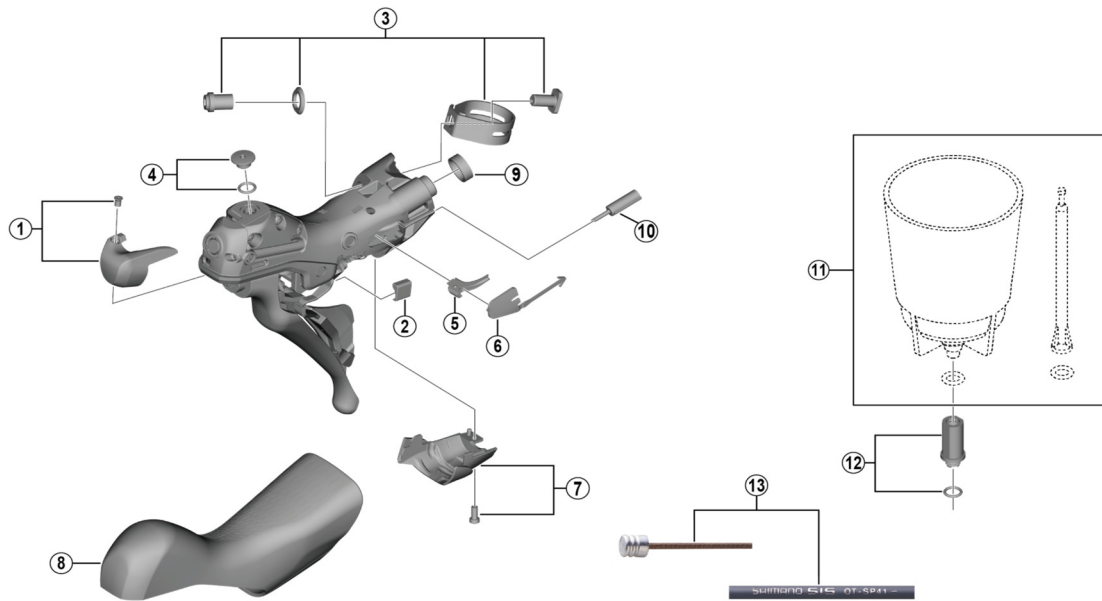

SHIMANO 105 Dual Control Lever (For Disc Brake)

ST-R7020 (2x11-speed)

ITEM NO.	SHIMANO CODE NO.	DESCRIPTION
1	Y0F398020	R.H. Name Plate R & Fixing Screw
	Y0F498010	L.H. Name Plate L & Fixing Screw
2	Y63X80000	Main Lever Support R
	Y63X80010	Main Lever Support L
3	Y0E098030	Clamp Band Unit (ø23.8 mm - ø24.2 mm)
4	Y0F398030	Bleed Screw & O-Ring
5	Y07X75000	SL Cable Guide R
	Y07V75000	SL Cable Guide L
6	Y00E75000	SL Cable Cover R
	Y0C574000	SL Cable Cover L
7	Y0F398040	R.H. Unit Cover R & Fixing Screw
	Y0F498020	L.H. Unit Cover L & Fixing Screw
8	Y0F398010	Bracket Covers (Pair)
9	Y0F437000	Joint Support Ring
10	Y63Z27000	Outer Cap with Short Tongue for ST
11	ESMDISCBP	Funnel & Oil Stopper
12	Y0C698050	Funnel Adapter & O-Ring
13	Y63Z98910	OT-SP41 polymer coated shift cable sets (Black) • Outer cap with short tongue for ST-9000 (2 pcs.) • Outer cap with long tongue (3 pcs.) • Sealed outer cap for Rear Derailleur (1 pc.) • Inner end cap (2 pcs.) • Cover with tongue for rear derailleur (1 pc.)
	Y63Z98920	OT-SP41 polymer coated shift cable sets (White) • Outer cap with short tongue for ST-9000 (2 pcs.) • Outer cap with long tongue (3 pcs.) • Sealed outer cap for Rear Derailleur (1 pc.) • Inner end cap (2 pcs.) • Cover with tongue for rear derailleur (1 pc.)
	Y63Z98930	OT-SP41 polymer coated shift cable sets (Red) • Outer cap with short tongue for ST-9000 (2 pcs.) • Outer cap with long tongue (3 pcs.) • Sealed outer cap for Rear Derailleur (1 pc.) • Inner end cap (2 pcs.) • Cover with tongue for rear derailleur (1 pc.)
	Y63Z98940	OT-SP41 polymer coated shift cable sets (High-tech gray) • Outer cap with short tongue for ST-9000 (2 pcs.) • Outer cap with long tongue (3 pcs.) • Sealed outer cap for Rear Derailleur (1 pc.) • Inner end cap (2 pcs.) • Cover with tongue for rear derailleur (1 pc.)
	Y63Z98980	OT-SP41 polymer coated shift cable sets (Orange) • Outer cap with short tongue for ST-9000 (2 pcs.) • Outer cap with long tongue (3 pcs.) • Sealed outer cap for Rear Derailleur (1 pc.) • Inner end cap (2 pcs.) • Cover with tongue for rear derailleur (1 pc.)
	Y63Z98990	OT-SP41 polymer coated shift cable sets (Green) • Outer cap with short tongue for ST-9000 (2 pcs.) • Outer cap with long tongue (3 pcs.) • Sealed outer cap for Rear Derailleur (1 pc.) • Inner end cap (2 pcs.) • Cover with tongue for rear derailleur (1 pc.)
	Y63Z98991	OT-SP41 polymer coated shift cable sets (Blue) • Outer cap with short tongue for ST-9000 (2 pcs.) • Outer cap with long tongue (3 pcs.) • Sealed outer cap for Rear Derailleur (1 pc.) • Inner end cap (2 pcs.) • Cover with tongue for rear derailleur (1 pc.)
	Y63Z98992	OT-SP41 polymer coated shift cable sets (Yellow) • Outer cap with short tongue for ST-9000 (2 pcs.) • Outer cap with long tongue (3 pcs.) • Sealed outer cap for Rear Derailleur (1 pc.) • Inner end cap (2 pcs.) • Cover with tongue for rear derailleur (1 pc.)