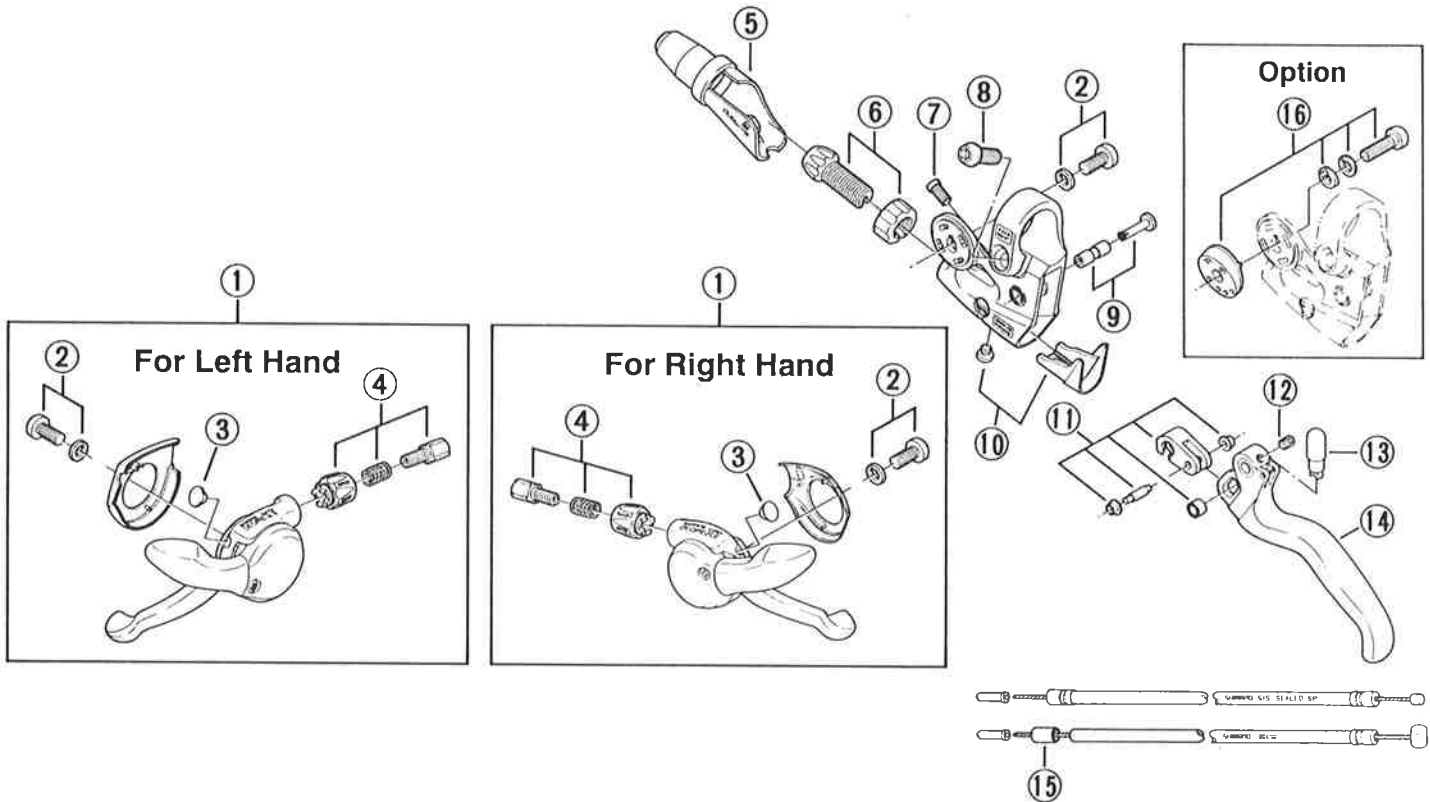

DEORE XT Rapidfire Plus Lever ST-M095 2-Finger 7-Speed

	Q'TY	ITEM NO.	PART NO.	DESCRIPTION
		*	66S 9801	R.H. Shifting Lever Unit
		1	66S 9802	L.H. Shifting Lever Unit
		2	66A 9803	Shifting Lever Fixing Bolt (M5 x 11.5) & Spring Washer
		3	66T 1700	Wire End Hooking Cover
		4	66T 9802	Cable Adjusting Barrel Unit
		5	88M 9804	Lever Cover (Pair)
		6	88M 9803	Brake Cable Adjusting Bolt & Nut (M10)
		7	87M 1700	Grip Adjusting Bolt (M4 x 8)
		8	87A 0600	Clamp Bolt (M6 x 16)
		9	88M 9802	Lever Axle & Cap
		10	87N 9809	Cam Unit
		11	88M 9807	R.H. Wire Hook Unit
			88M 9808	L.H. Wire Hook Unit
		12	87N 2600	Lever Axle Fixing Bolt
		13	87W 9805	Spring Piston Unit
		14	87K 9801	Brake Lever Body
		15	899 8101	Outer Cap
		16	66T 9804	15°Adapter Unit (Option)