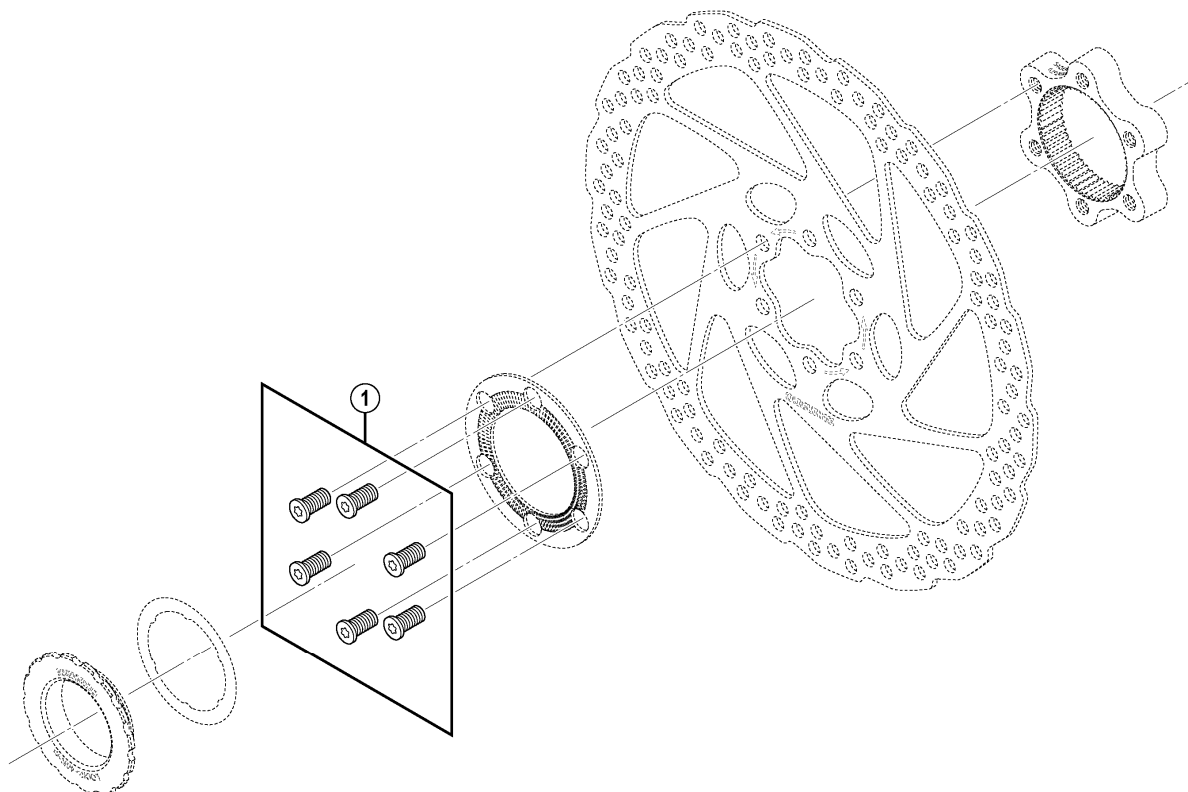

Disc Rotor Adapter SM-RTAD05

ITEM NO.	SHIMANO CODE NO.	DESCRIPTION
1	Y8L198010	Rotor Fixing Bolt Set (6pcs.)

A: Same parts.

B: Parts are usable, but differ in materials, appearance, finish, size, etc.

Absence of mark indicates non-interchangeability.