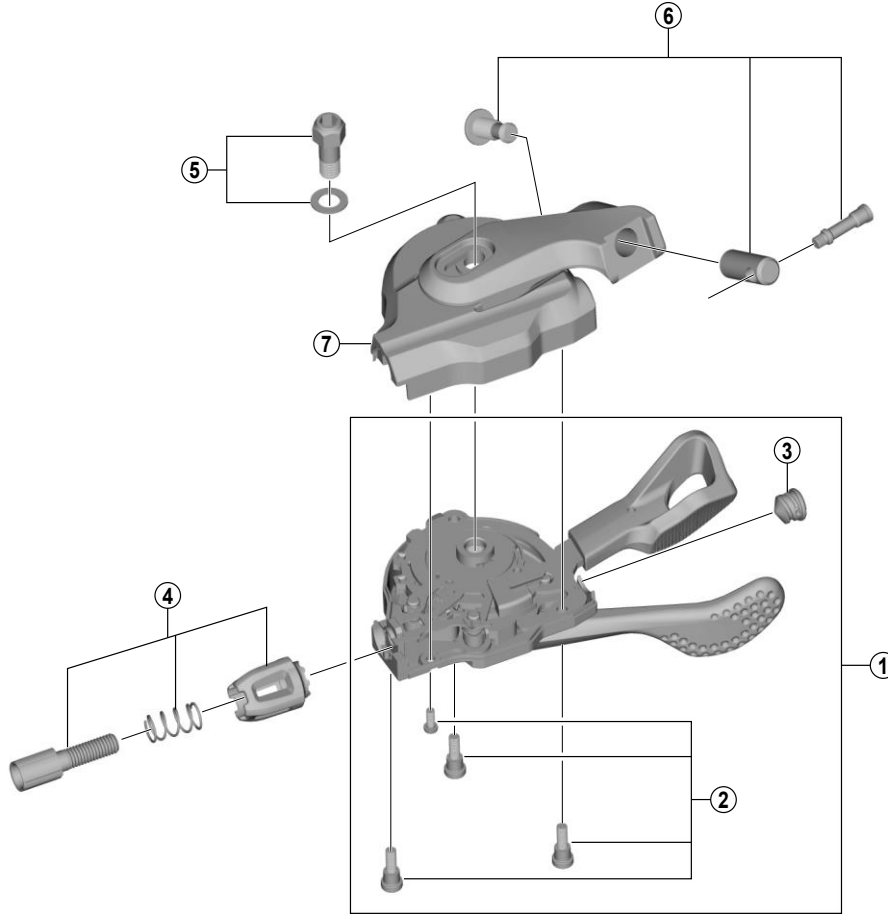

DEORE XT Rapidfire Plus Lever

SL-M8000-B-I I-spec B-type (3/2x11-speed)

ITEM NO.	SHIMANO CODE NO.	DESCRIPTION	INTERCHANGEABILITY	
			SL-M9000	SL-M8000
1	Y03K98100	R.H. Shifting Lever Unit		
	Y03L98100	L.H. Shifting Lever Unit		
2	Y6T798020	Shifting Lever Fixing Screw Unit		
3	Y6CD33000	Inner Hole Cap	A	A
4	Y03K98030	Cable Adjusting Bolt Unit	B	A
5	Y03K98130	Unit Fixing Bolt (M5) & Washer		
6	Y00398050	Bolt & Nut Unit		
* 7	Y03K98140	R.H. Bracket Unit		
* 7	Y03L98130	L.H. Bracket Unit		

A: Same parts.

B: Parts are usable, but differ in materials, appearance, finish, size, etc.

Absence of mark indicates non-interchangeability.

Specifications are subject to change without notice.

Feb.-2016-3948A