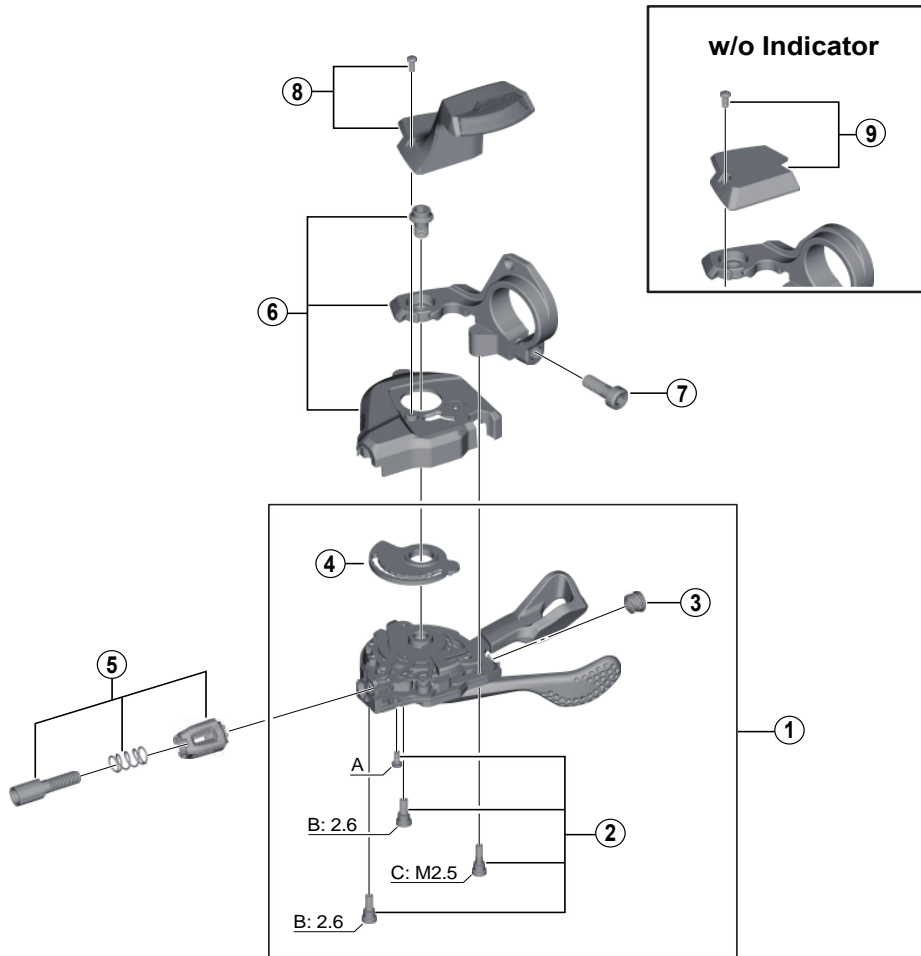

DEORE XT Rapidfire Plus Lever
SL-M8000 (3/2x11-speed)

ITEM NO.	SHIMANO CODE NO.	DESCRIPTION	INTERCHANGEABILITY	
			SL-M8000	SL-M8000-I
1	Y03K98010	R.H. Shifting Lever Unit		
	Y03L98010	L.H. Shifting Lever Unit		
2	Y6UU98040	Base Cover Fixing Screw Unit		
3	Y6CD33000	Inner Hole Cap	A	A
4	Y03K03000	R.H. Cam Plate		
	Y03L53000	L.H. Cam Plate		
5	Y03K98030	Cable Adjusting Bolt Unit	B	A
6	Y03K98040	R.H. Base Cover Unit for w/Indicator Type		
	Y03K98050	R.H. Base Cover Unit for w/o Indicator Type		
	Y03L98030	L.H. Base Cover Unit for w/Indicator Type		
	Y03L98040	L.H. Base Cover Unit for w/o Indicator Type		
7	Y6T842000	Clamp Bolt (M5 x 13.5)	A	
8	Y03K98060	R.H. Indicator Unit		
	Y03L98050	L.H. Indicator Unit		
9	Y03K98080	R.H. Base Cap & Bolt		
	Y03L98070	L.H. Base Cap & Bolt		

A: Same parts.

B: Parts are usable, but differ in materials, appearance, finish, size, etc.

Absence of mark indicates non-interchangeability.

Specifications are subject to change without notice.

Apr.-2015-3860