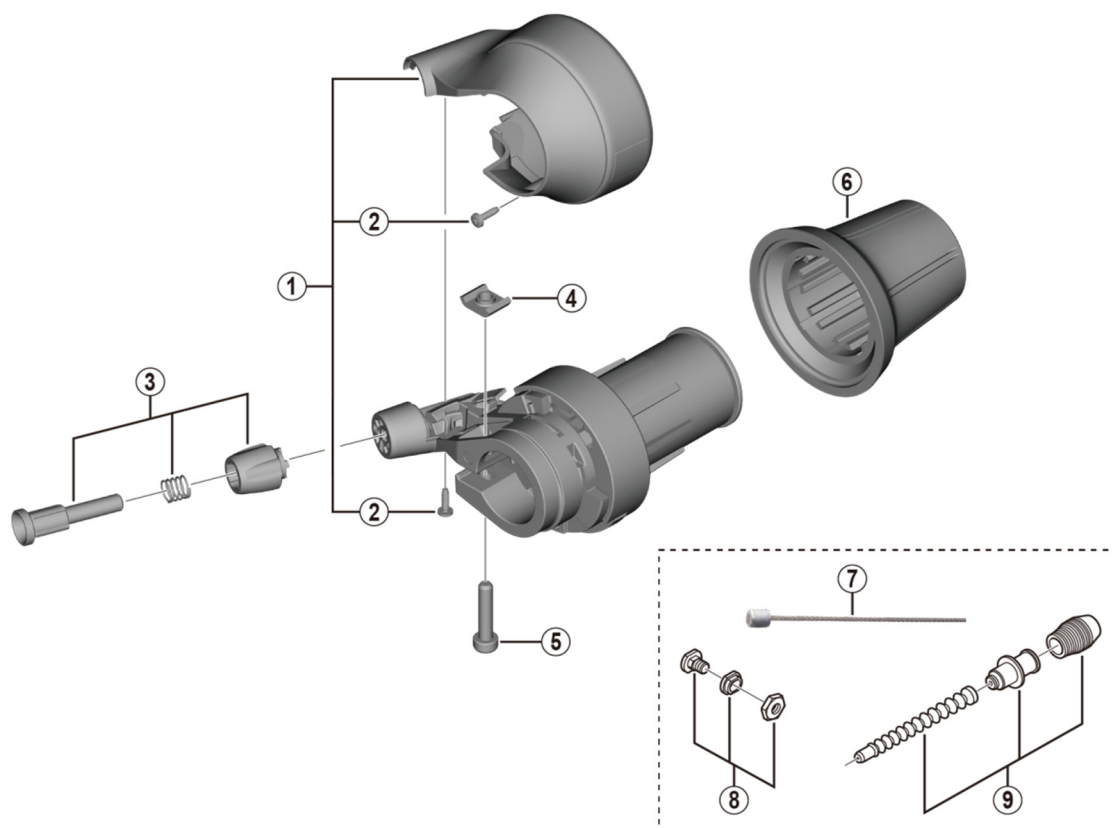

NEXUS REVOSHIFT Shifter
SL-C7000-5 5-speed

ITEM NO.	SHIMANO CODE NO.	DESCRIPTION	INTERCHANGEABILITY	
			SL-C3000	SL-C6000
1	Y0FL98010	Indicator Cover (Silver) & Fixing Screws		
	Y0FL98020	Indicator Cover (Black) & Fixing Screws		
2	Y6F004100	Cover Fixing Screw		
3	Y01A98010	Cable Adjusting Bolt Unit	A	A
4	Y6NA08000	Clamp Nut	A	A
5	Y6F409100	Clamp Screw (M4 x 18.7)	A	A
6	Y0FL00080	Grip		
7	Y60098911	Shift inner cable stainless steel • Stainless steel inner cable • Diameter 1.2 mm x 2100 mm incl. inner end cap	A	A
8	Y6TV98070	Inner Cable Fixing Bolt Unit	A	A
9	Y74Y98160	Outer Casing Holder Unit	A	A

A: Same parts.

B: Parts are usable, but differ in materials, appearance, finish, size, etc.

Absence of mark indicates non-interchangeability.

Specifications are subject to change without notice.

Jun.-2018-4457