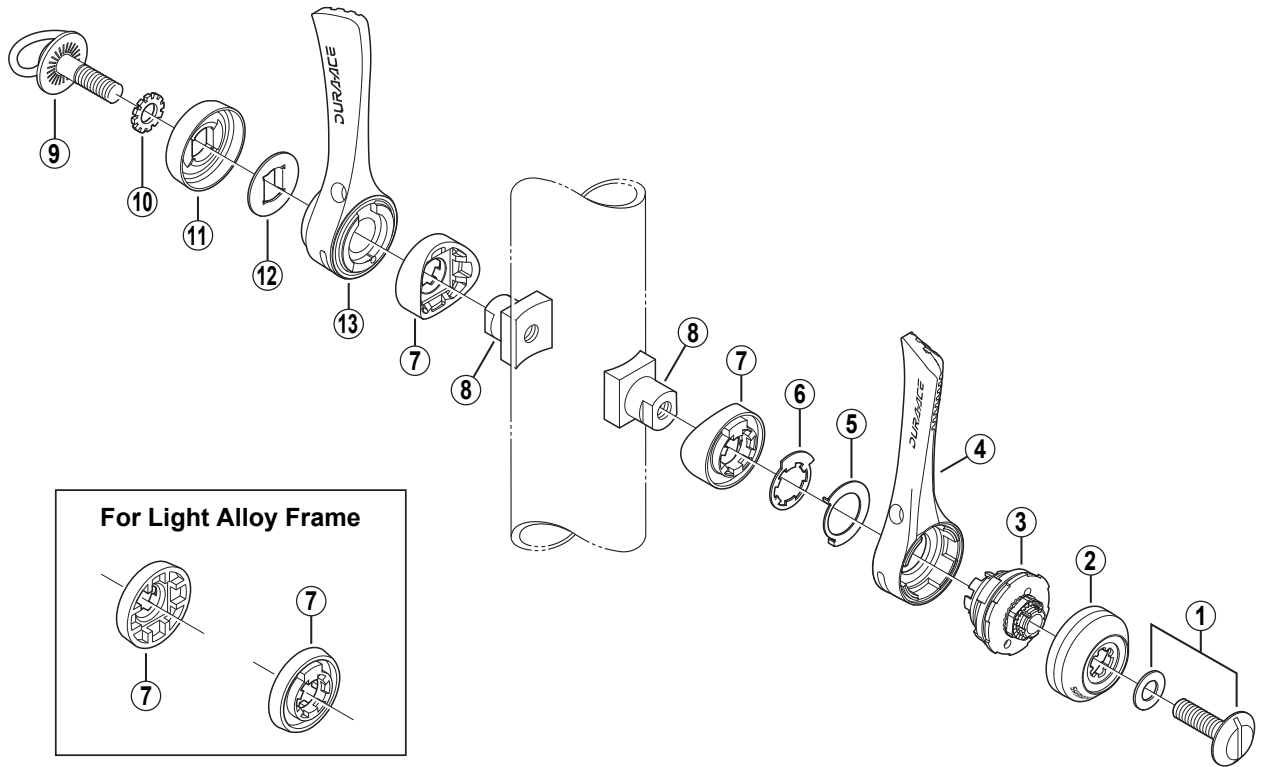

DURA-ACE Shifting Lever SL-7900 10-Speed

SL-7800

ITEM NO.	SHIMANO CODE NO.	DESCRIPTION	INTERCHANGEABILITY
1	Y-6RN98010	Lever Fixing Screw (M5 x 19) & Teethed Washer for Rear	
2	Y-6RP01100	Cap	
3	Y-6RN98020	SIS Unit	
4	Y-680 01200	Rear Lever	
5	Y-680 31130	Stopper Washer (0.4 mm)	A
6	Y-67A 06000	Spacer for Rear	A
7	Y-643 38101	Lever Boss Cover	A
	Y-643 43000	Lever Boss Cover for Light Alloy Frame	A
8	Y-680 09000	Brazed-on Boss	A
9	Y-680 98540	Lever Fixing Bolt (M5 x 14.5) for Front	A
10	Y-623 74000	Teethed Washer for Front	A
11	Y-6BG51200	Friction Cap	
12	Y-640 13000	Washer C	A
13	Y-6RN98030	Front Lever Unit	

A: Same parts.

B: Parts are usable, but differ in materials, appearance, finish, size, etc.

Absence of mark indicates non-interchangeability.

0807-2872

Specifications are subject to change without notice.