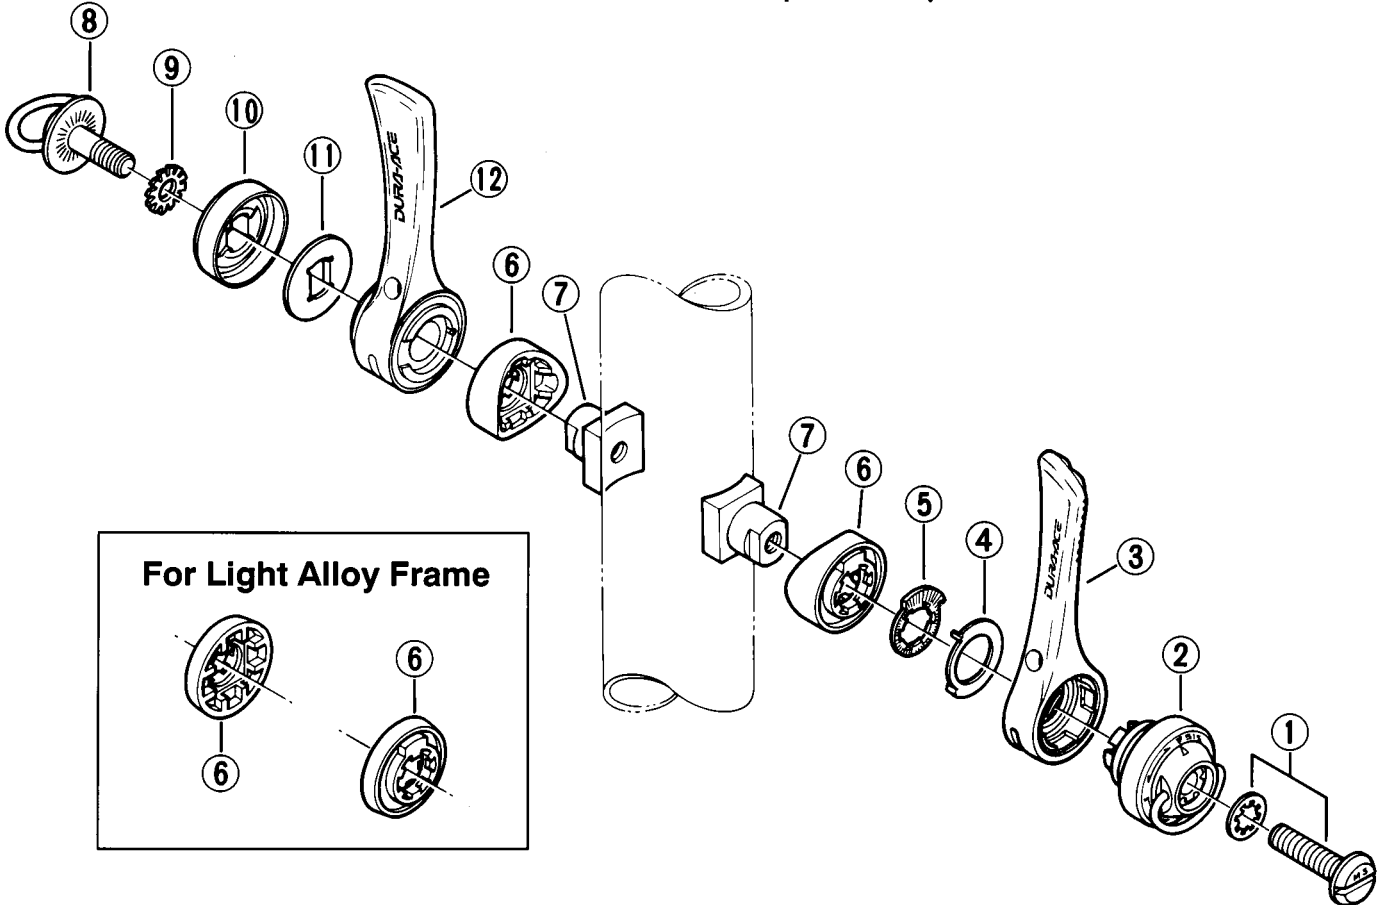

DURA-ACE Shifting Lever SL-7700 9-Speed or 8-Speed

| | Q'TY | ITEM NO. | SHIMANO CODE NO. | DESCRIPTION |
|--|------|----------|------------------|--|
| | | 1 | 680 9856 | Lever Fixing Screw (M5 × 19) & Teethed Washer for Rear |
| | | 2 | 6BG9801 | SIS Unit |
| | | 3 | 6BG0200 | Rear Lever |
| | | 4 | 680 3110 | Stopper Washer |
| | | 5 | 67A 0600 | Spacer for Rear |
| | | 6 | 643 3810 | Lever Boss Cover |
| | | 6 | 643 4300 | Lever Boss Cover for Light Alloy Frame |
| | | 7 | 680 0900 | Brazed-on Boss |
| | | 8 | 680 9854 | Lever Fixing Bolt (M5 × 14.5) for Front |
| | | 9 | 623 7400 | Teethed Washer for Front |
| | | 10 | 6BG5100 | Friction Cap |
| | | 11 | 640 1300 | Washer C |
| | | 12 | 6BG9802 | Front Lever Unit |