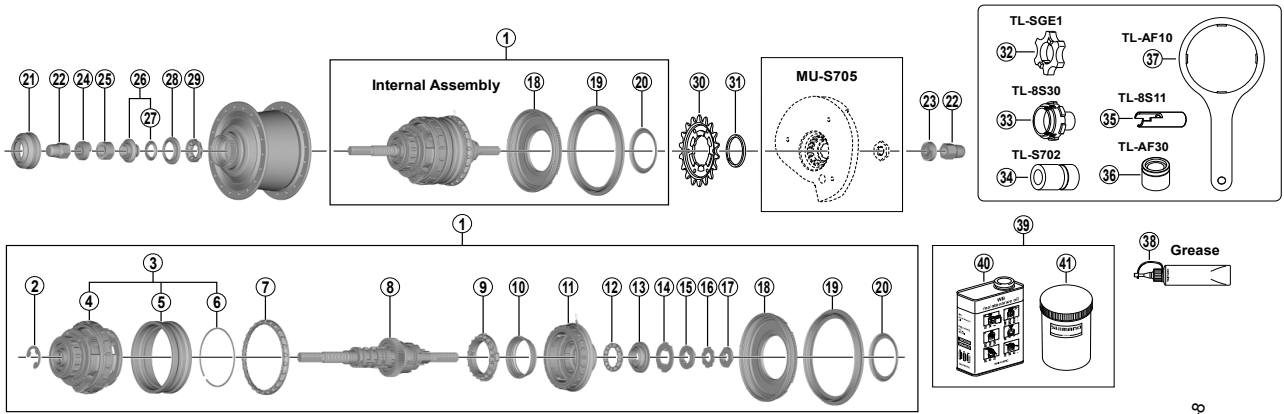

# ALFINE 8-speed Internal Hub SG-S7051-8

ITEM NO.	SHIMANO CODE NO.	DESCRIPTION	INTERCHANGE-ABILITY
1	<b>Y3EA98010</b>	Internal Assembly (Axle Length 187 mm)	
2	<b>Y34R79000</b>	Stop Ring (ø12 / 1.0 mm)	A
	<b>Y34R79010</b>	Stop Ring (ø12 / 1.3 mm)	A
	<b>Y34R79020</b>	Stop Ring (ø12 / 1.6 mm)	A
3	<b>Y3EG98020</b>	Ring Gear Unit	A
4	<b>Y3EG98030</b>	Carrier Unit	A
5	<b>Y36W07000</b>	Ring Gear 1	A
6	<b>Y34R80000</b>	Ring Gear 1 Stop Ring	A
7	<b>Y38X98050</b>	Ball Retainer O (3/16" x 26)	A
8	<b>Y3EE98020</b>	Hub Axle Unit (Axle Length 187 mm)	
9	<b>Y34R98050</b>	Clutch Unit	A
10	<b>Y34R21000</b>	Return Spring A	A
11	<b>Y37L98020</b>	Driver Unit	A
12	<b>Y34R98070</b>	Ball Retainer P (3/16" x 13)	A
13	<b>Y37S98040</b>	Right Hand Cone w/Seal	
14	<b>Y37S07000</b>	Driver Plate	
15	<b>Y37S98050</b>	Lock Washer	
16	<b>Y38F17000</b>	Right Hand Lock Nut Washer	
17	<b>Y38F16000</b>	Right Hand Lock Nut	
18	<b>Y35Z98050</b>	Right Hand Dust Cap A w/Seal	A
19	<b>Y35Z20000</b>	Chain Guard	A
20	<b>Y34R0E000</b>	Right Hand Dust Cap B	A
21	<b>Y31L12000</b>	Rotor Mount Cover	A
22	<b>Y72A01000</b>	Cap Nut (3/8")	A
23	<b>Y34R85010</b>	Non-turn Washer 8R (Dark Blue)	A
24	<b>Y34R85000</b>	Non-turn Washer 8L (Dark Green)	A
25	<b>Y35Z19000</b>	Left Hand Serated Lock Nut (10.7 mm)	A
26	<b>Y31L98040</b>	Left Hand Cone w/Dust Cap & Seal Ring	A
27	<b>Y37710000</b>	Seal Ring	A
28	<b>Y32T08100</b>	Left Hand Inner Dust Cap	A
29	<b>Y36U98030</b>	Ball Retainer (7/32" x 9)	A
*	<b>ICSS50018X</b>	Sprocket Wheel 18T (CS-S500 w/o Guard)	A
*	<b>ICSS50020X</b>	Sprocket Wheel 20T (CS-S500 w/o Guard)	A
31	<b>Y32120100</b>	Snap Ring C	A
32	<b>Y20W10000</b>	TL-SGE1 1st Gear Set Tool	A
33	<b>Y70800300</b>	TL-8S30 Carrier Unit Tool	A
34	<b>Y13098022</b>	TL-S702 Right Hand Cone Installation Tool	A
35	<b>Y70800600</b>	TL-8S11 Right Hand Cone Removal Tool	A
36	<b>Y70811000</b>	TL-AF30 Left Hand Inner Dust Cap Installation Tool	A
37	<b>Y32010000</b>	TL-AF10 Right Hand Dust Cap A Installation Tool	A
38	<b>Y04120800</b>	Internal Hub Grease (Net. 100g)	A
39	<b>Y00298010</b>	WB maintenance oil set	A
40	<b>Y00201000</b>	WB maintenance oil (1L)	A
41	<b>Y00201100</b>	Bottle	A
-	<b>Y35Z07010</b>	Right Hand Hub Cup	A