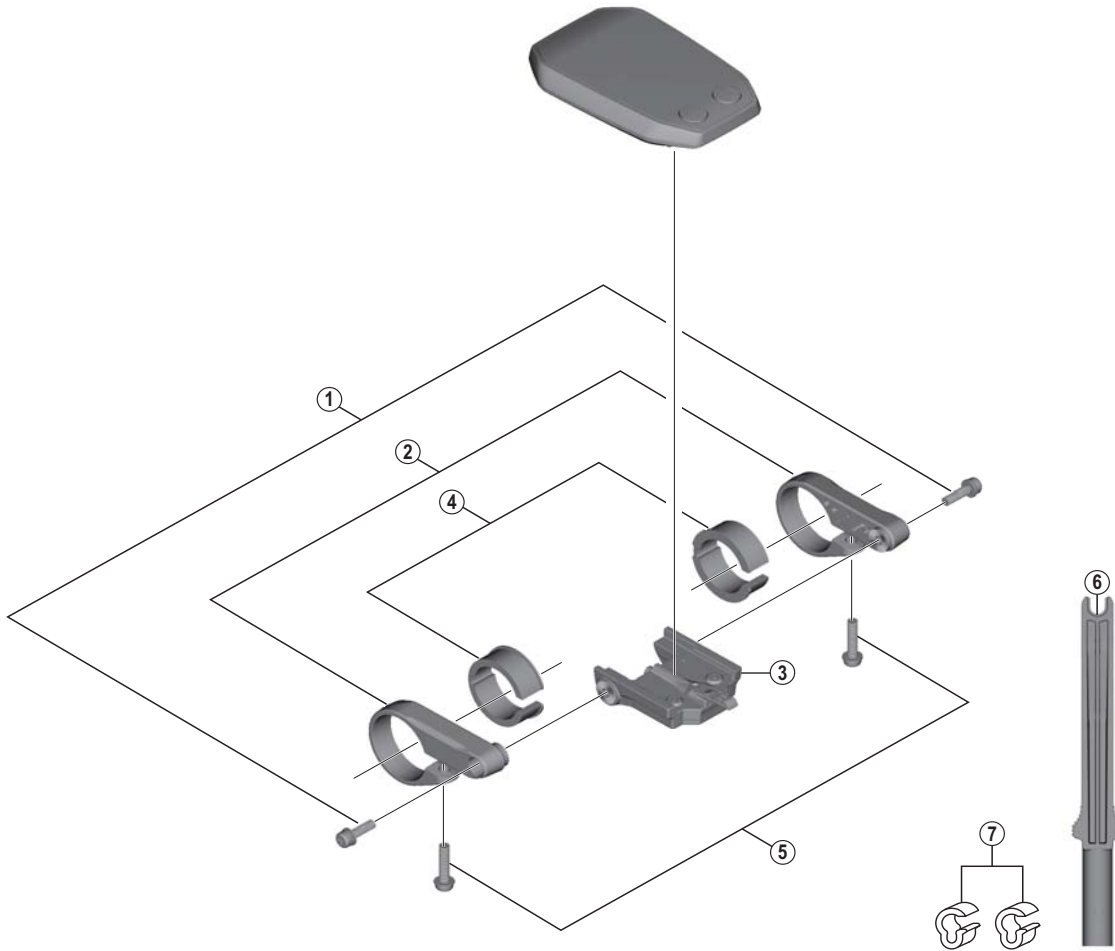

E6000 Series Cycle Computers

SC-E6010

SC-E6000

ITEM NO.	SHIMANO CODE NO.	DESCRIPTION	INTERCHANGEABILITY	
1	Y70Z98010	Stay Fixing Screw (M4 x 15.5 mm) 2 pcs.	A	
2	Y70Z98020	Stay R & Stay L	A	
3	Y70Z98030	Bracket Terminal	B	
4	Y70Z98040	Adapter (ø25.4 mm) 2 pcs.	A	
5	Y70Z98050	Clamp Screw (M4 x 20 mm) 2 pcs.	A	
	Y70Z98010	Clamp Screw (M4 x 15.5 mm) 2 pcs.	A	
6	Y6VE16000	TL-EW02 Plug Tool		
7	Y70H98040	Band A (2 pcs.)		