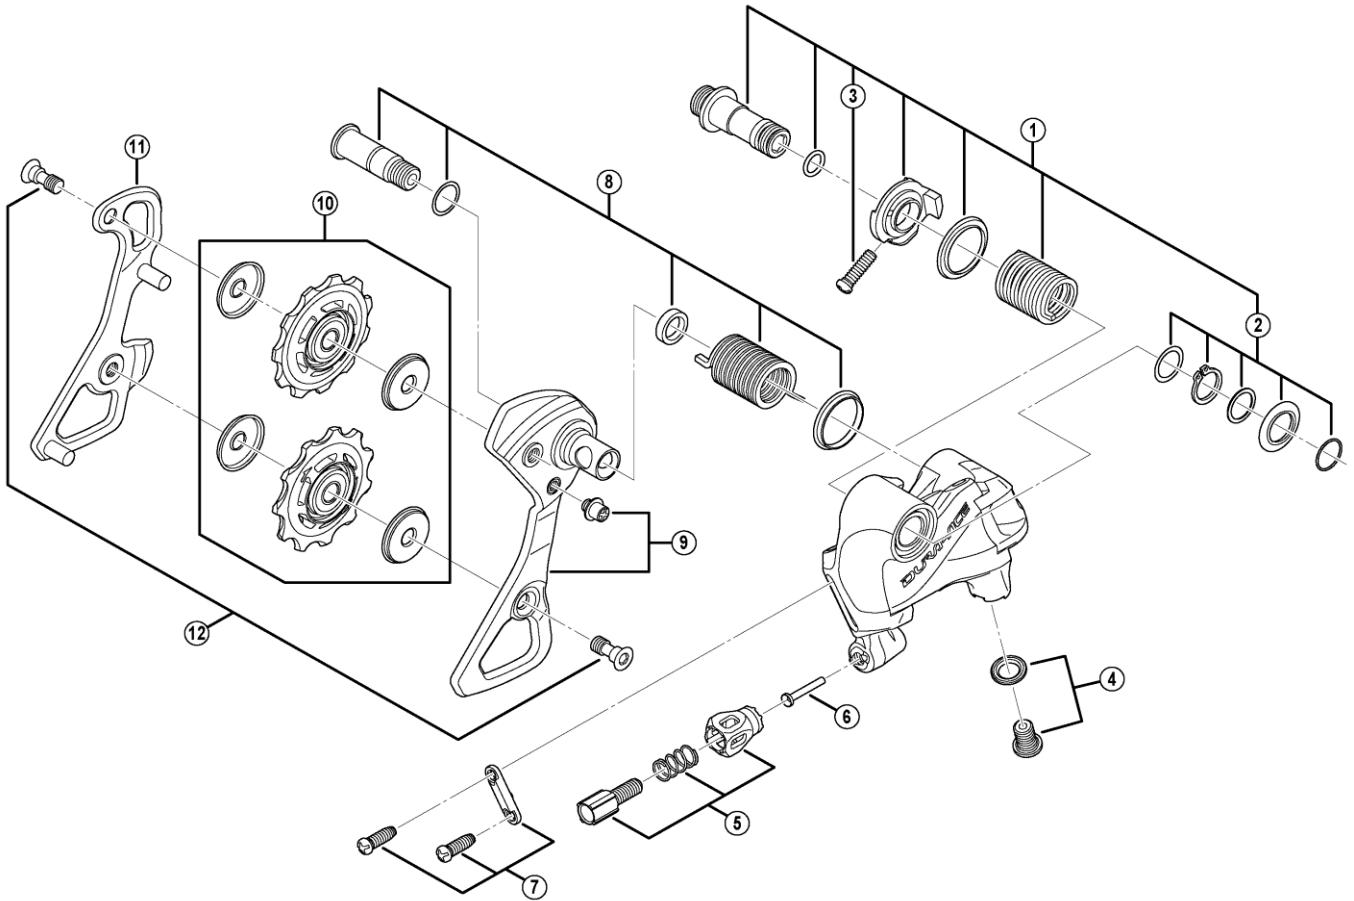

DURA-ACE Rear Derailleur (11-speed)

RD-9000 (SS) Short Cage

ITEM NO.	SHIMANO CODE NO.	DESCRIPTION
1	Y5XX98010	B-Axle Assembly
2	Y5XX98020	B-Axle Cap Unit
3	Y55625080	B-Tension Adjusting Screw (M4 x 13.5)
4	Y5XX98030	Cable Fixing Bolt & Plate
5	Y5XX98040	Cable Adjusting Bolt Unit
* 6	Y5XX38000	Guard Pipe
7	Y5XX98050	Stroke Adjusting Screws & Plate
8	Y5XX98060	Plate Axle Assembly
9	Y5XX98070	Outer Plate & Plate Stopper Pin
10	Y5XX98090	Tension & Guide Pulley Set
11	Y5XX98120	Inner Plate
12	Y5XX98130	Pulley Bolt (2 pcs.)

A: Same parts.
 B: Parts are usable, but differ in materials, appearance, finish, size, etc.
 Absence of mark indicates non-interchangeability.

Jun.-2013-3330A
 © Shimano Inc. A

Specifications are subject to change without notice.