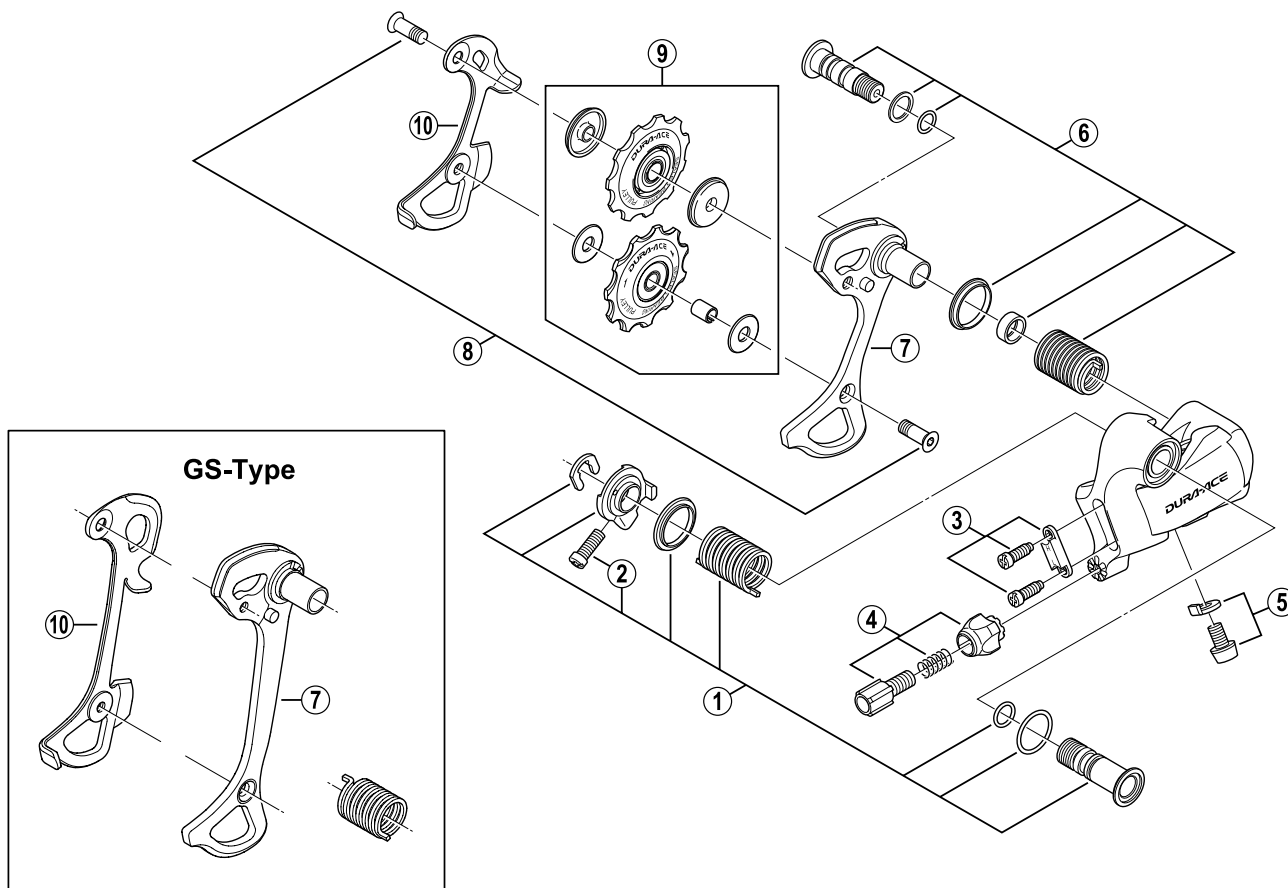

DURA-ACE Rear Derailleur (10-Speed)

RD-7800-SS Short Cage

RD-7800-GS Long Cage

ITEM NO.	SHIMANO CODE NO.	DESCRIPTION
* 1	Y-5V5 98010	B-Axle Assembly (SS-Type)
	Y-5V5 98120	B-Axle Assembly (GS-Type)
2	Y-53M 21000	B-Tension Adjusting Screw (M4 x 12)
3	Y-5V5 98020	Stroke Adjusting Screws (M4 x 11.5) & Plate
* 4	Y-5VG 98040	Cable Adjusting Bolt Unit
5	Y-5V5 98040	Cable Fixing Bolt (M5 x 8) & Plate
6	Y-5V5 98050	Plate Axle Assembly
* 7	Y-5V5 98060	Outer Plate (SS-Type)
	Y-5V5 98130	Outer Plate (GS-Type)
* 8	Y-5V5 98140	Pulley Bolt (2 pcs.)
* 9	Y-5V5 98150	Tension & Guide Pulley Set
	Y-5V5 08000	Inner Plate (SS-Type)
* 10	Y-5VG 09100	Inner Plate (GS-Type)

0504-2254A

Specifications are subject to change without notice.

SHIMANO