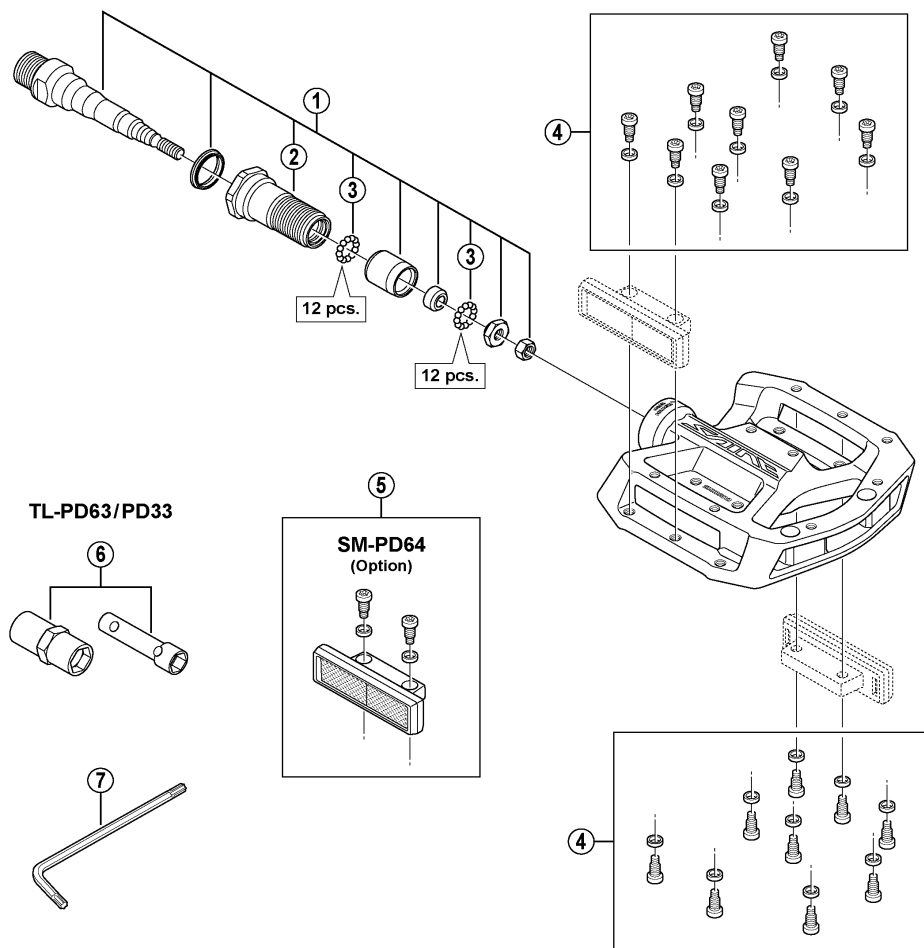

SAINT Pedals PD-MX80

PD-M647

ITEM NO.	SHIMANO CODE NO.	DESCRIPTION	INTERCHANGEABILITY
* 1	Y46R98080	Pedal Axle Assembly (Right / B.C.9/16" x 20T.P.I.)	A
	Y46R98020	Pedal Axle Assembly (Left / B.C.9/16" x 20T.P.I.)	A
2	Y46R98030	Lock Bolt (Right)	
	Y46R98040	Lock Bolt (Left)	
3	Y41N98030	Steel Ball (3/32") 62 pcs.	A
4	Y46R98050	Pin & Spacer (9 pcs.)	
5	Y46R98060	SM-PD64 Reflector Unit (4 pcs. / Option)	
	Y46R98070	SM-PD64 Reflector Unit (AS / 4 pcs. / Option)	
6	Y46098630	TL-PD63 Cone Adjusting Tool Set	A
	Y41N98040	TL-PD33 Cone Adjusting Tool Set	A
7	Y46R10000	Hexalobular Socket Screw Key	

A: Same parts.

B: Parts are usable, but differ in materials, appearance, finish, size, etc.

Absence of mark indicates non-interchangeability.

Mar.-2013-3390A

© Shimano Inc. A

Specifications are subject to change without notice.