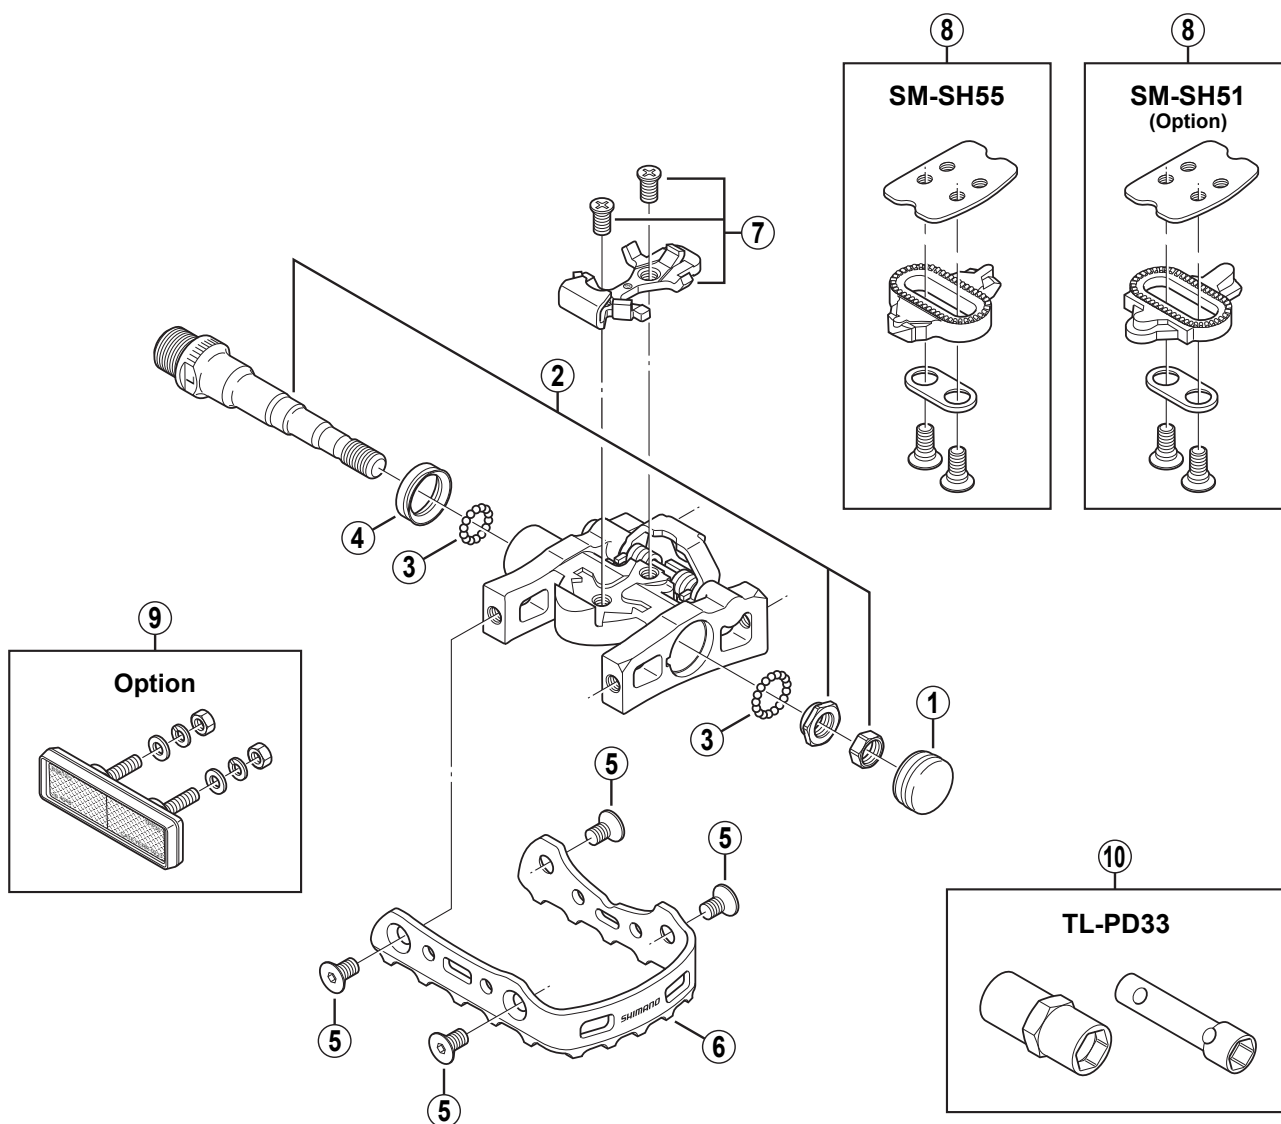

SPD Compatible Pedals  
**PD-M324**

Q'TY	ITEM NO.	SHIMANO CODE NO.	DESCRIPTION
	1	Y-41N 10000	Cap
	* 2	Y-41N 98010	Pedal Axle Assembly (Right / B.C.9/16" x 20T.P.I)
		Y-41N 98050	Pedal Axle Assembly (Right / UNF 1/2" x 20T.P.I)
		Y-41N 98020	Pedal Axle Assembly (Left / B.C.9/16" x 20T.P.I)
		Y-41N 98060	Pedal Axle Assembly (Left / UNF 1/2" x 20T.P.I)
	3	Y-41N 98030	Steel Ball (3/32") 62 pcs.
	4	Y-416 12000	Rubber Seal
	5	Y-41B 14000	Plate Fixing Bolt
		Y-41N 03000	Plate (Right)
	6	Y-41N 04000	Plate (Left)
	7	Y-41C 98011	Body Plate & Fixing Screws (M5)
	8	Y-424 98300	SM-SH55 Cleat Set (Multiple Release Mode / Pair)
		Y-424 98200	SM-SH51 Cleat Set (Single Release Mode / Pair)
	9	Y-41B 98010	Reflector Unit (4 pcs.)
	10	Y-41N 98040	TL-PD33 Cone Adjusting Tool Set