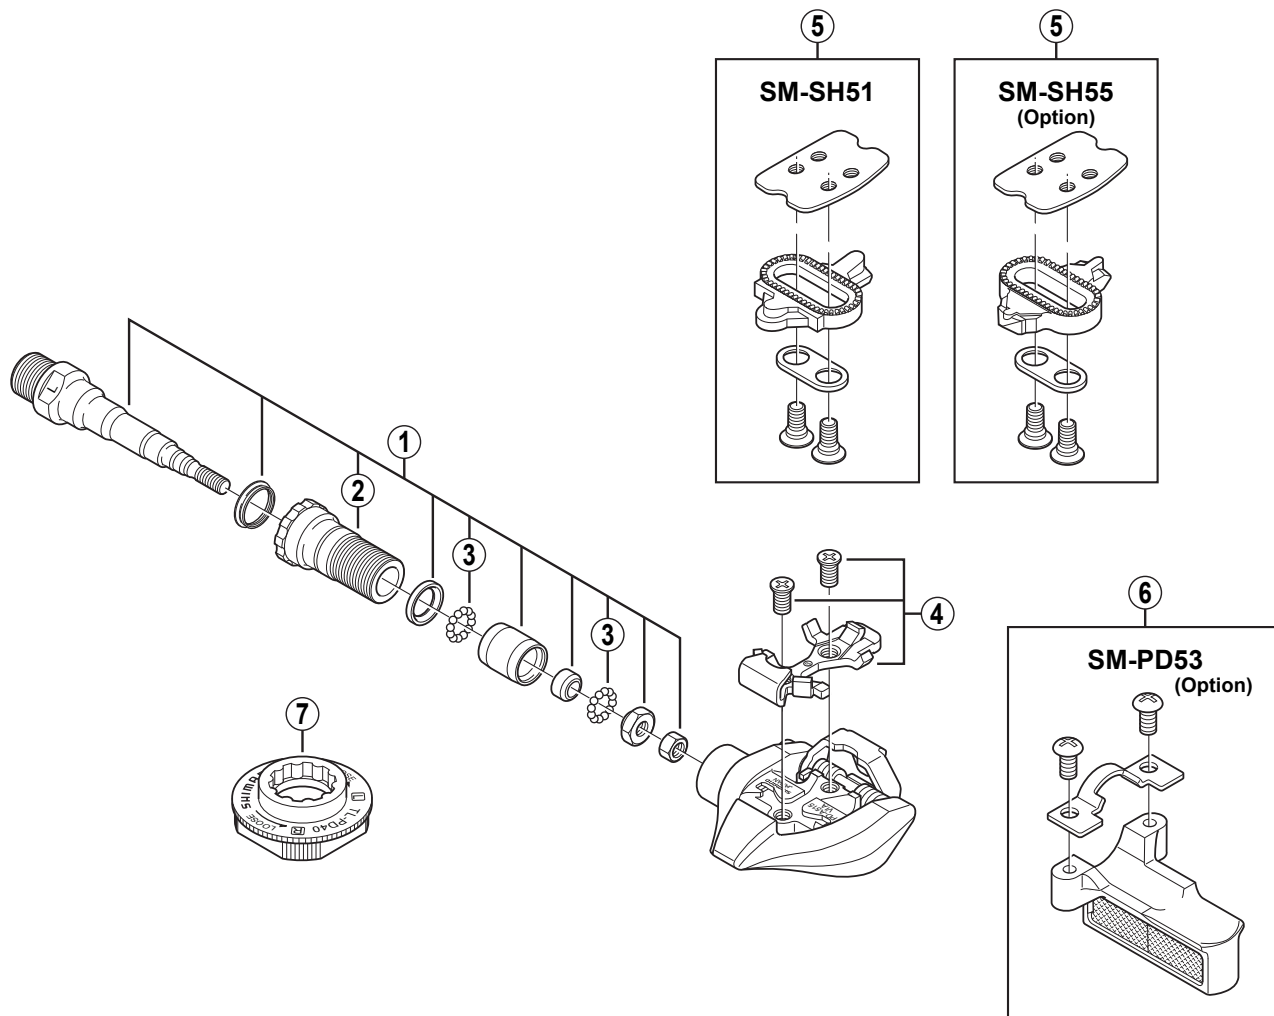

### SPD Pedals PD-A515

	Q'TY	ITEM NO.	SHIMANO CODE NO.	DESCRIPTION
		1	Y-41H 90100	Pedal Axle Assembly (Right / B.C.9/16" x 20T.P.I)
			Y-41H 90200	Pedal Axle Assembly (Left / B.C.9/16" x 20T.P.I)
		2	Y-43Z 13000	Lock Bolt (Right)
			Y-43Z 14000	Lock Bolt (Left)
		3	Y-000 91610	Steel Ball (3/32") 60 pcs.
		4	Y-42D 98010	Body Plate & Fixing Screws (M5)
		5	Y-424 98200	SM-SH51 Cleat Set (Single Release Mode / Pair)
			Y-424 98300	SM-SH55 Cleat Set (Multiple Release Mode / Pair)
		6	Y-40R 98020	SM-PD53 Reflector Unit (Pair)
		7	Y-42A 09000	TL-PD40 Special Tool