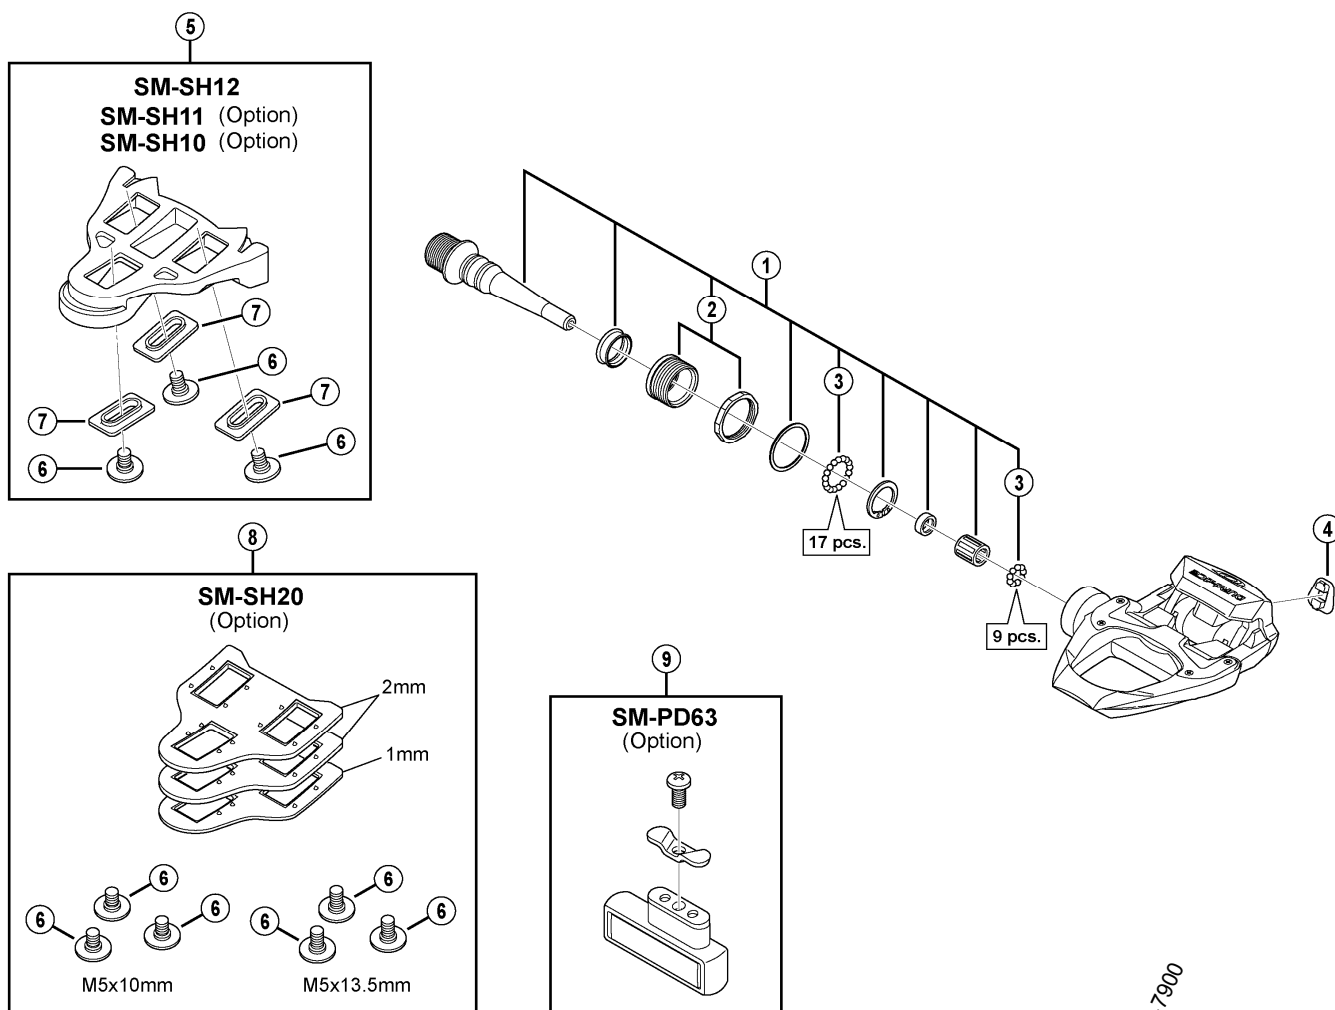

DURA-ACE SPD-SL Pedals

# PD-9000 (Standard/4mm Longer Axle)

PD-7900

ITEM NO.	SHIMANO CODE NO.	DESCRIPTION	INTERCHANGEABILITY	
1	Y42T98010	Pedal Axle Assembly (Right / B.C.9/16" x 20T.P.I.)	A	
	Y41W98010	Pedal Axle Assembly (Right / B.C.9/16" x 20T.P.I.) for 4mm Long Type		
	Y42T98020	Pedal Axle Assembly (Left / B.C.9/16" x 20T.P.I.)	A	
	Y41W98020	Pedal Axle Assembly (Left / B.C.9/16" x 20T.P.I.) for 4mm Long Type		
2	Y42X98060	Bolt & Lock Nut (Right)	A	
	Y42X98070	Bolt & Lock Nut (Left)	A	
3	Y41N98030	Steel Ball (3/32") 62 pcs.	A	
4	Y42U10800	Indicator		
5	Y40B98140	SM-SH12 Cleat Set (Front Center Pivot/Pair/M5x8mm)		
	Y42U98010	SM-SH11 Cleat Set (Self-aligning mode/Pair/Option/M5x8mm)	A	
	Y42U98020	SM-SH10 Cleat Set (Fixed mode/Pair/Option/M5x8mm)	A	
6	Y42U14200	Cleat Fixing Bolt (M5x8mm/1pc.)	A	
	Y42U14020	Cleat Fixing Bolt (M5x10mm/1pc./Option)		
	Y42U14010	Cleat Fixing Bolt (M5x13.5mm/1pc./Option)		
7	Y42U15000	Cleat Washer (Black/1pc.)	A	
	Y42U15010	Cleat Washer (Silver/1pc.)	A	
8	Y40B98150	SM-SH20 Cleat Spacer Set (Option)		
9	Y46J98010	SM-PD63 Reflector Unit (Pair/Option)	A	
	Y46J98020	SM-PD63 Reflector Unit (AS/Pair/Option)	A	

A: Same parts.  
 B: Parts are usable, but differ in materials, appearance, finish, size, etc.  
 Absence of mark indicates non-interchangeability.

Jul.-2012-3329  
 © Shimano Inc. A

Specifications are subject to change without notice.