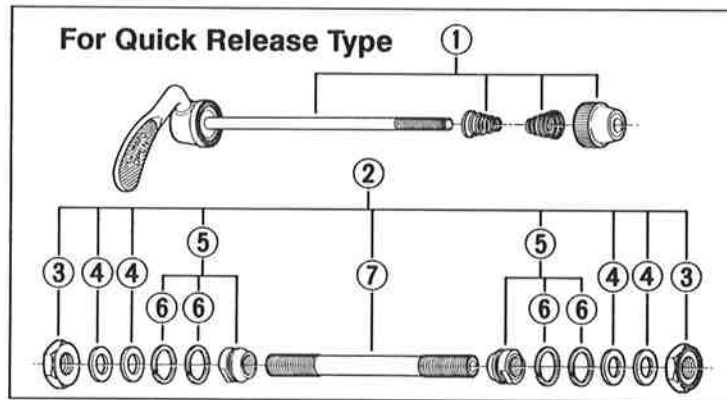

HB-RM50-FQR Front Hub Quick Release Type

HB-RM50-FNT Front Hub Nut Type

Over Lock Nut Dimensions: Quick Release Type / Nut Type... 100mm(3-15/16")

Q'TY	ITEM NO.	PART NO.	DESCRIPTION
	* 1	21C 9801	Complete Quick Release 129mm(5-3/32")
	* 2	202 9804	Complete Hub Axle 108mm(4-1/4") for Quick Release Type
		21D 9802	Complete Hub Axle 140mm(5-1/2") for Nut Type
	* 3	210 0821-1	Lock Nut 3.5mm for Quick Release Type
		21D 0400	Lock Nut 3.5mm for Nut Type
	* 4	301 0700	Washer 1.5mm
	* 5	202 9805	Cone (M9 x 10.5mm) & Seal Ring
	* 6	236 0300	Seal Ring
	* 7	338 0400	Hub Axle 108mm(4-1/4") for Quick Release Type
		21D 0520	Hub Axle 140mm(5-1/2") for Nut Type
	8	21D 0300	Hub Washer 2mm for Nut Type
	9	21D 0200	Hub Nut for Nut Type
	10	202 0200-1	Dust Cap
	11	000 9121	Steel Ball (3/16") 20pcs.