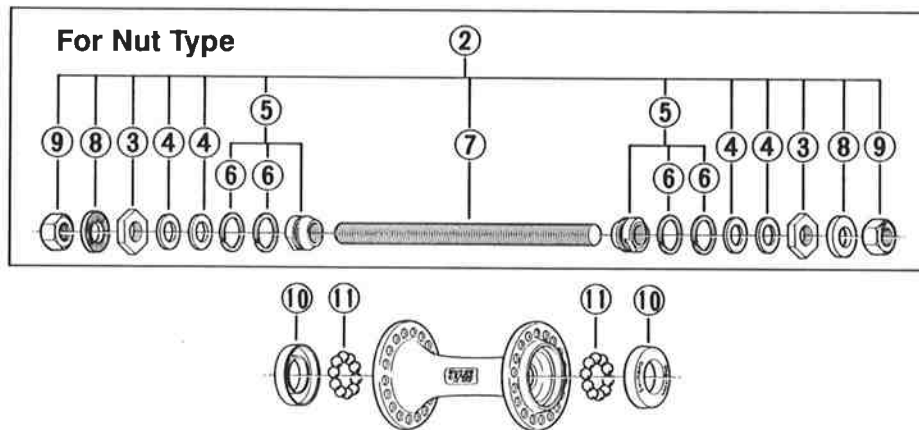

HB-RM50-FQR Front Hub Quick Release Type

HB-RM50-FNT Front Hub Nut Type

Over Lock Nut Dimensions: Quick Release Type / Nut Type... 100mm(3-15/16")

Q'TY	ITEM NO.	PART NO.	DESCRIPTION
	* 1	21C 9801	Complete Quick Release 129mm(5-3/32")
	* 2	202 9804	Complete Hub Axle 108mm(4-1/4") for Quick Release Type
		21D 9802	Complete Hub Axle 140mm(5-1/2") for Nut Type
	* 3	210 0821-1	Lock Nut 3.5mm for Quick Release Type
		21D 0400	Lock Nut 3.5mm for Nut Type
	* 4	301 0700	Washer 1.5mm
	* 5	202 9805	Cone (M9 x 10.5mm) & Seal Ring
	* 6	236 0300	Seal Ring
	* 7	338 0400	Hub Axle 108mm(4-1/4") for Quick Release Type
		21D 0520	Hub Axle 140mm(5-1/2") for Nut Type
	8	21D 0300	Hub Washer 2mm for Nut Type
	9	21D 0200	Hub Nut for Nut Type
	10	202 0200-1	Dust Cap
	11	000 9121	Steel Ball (3/16") 20pcs.