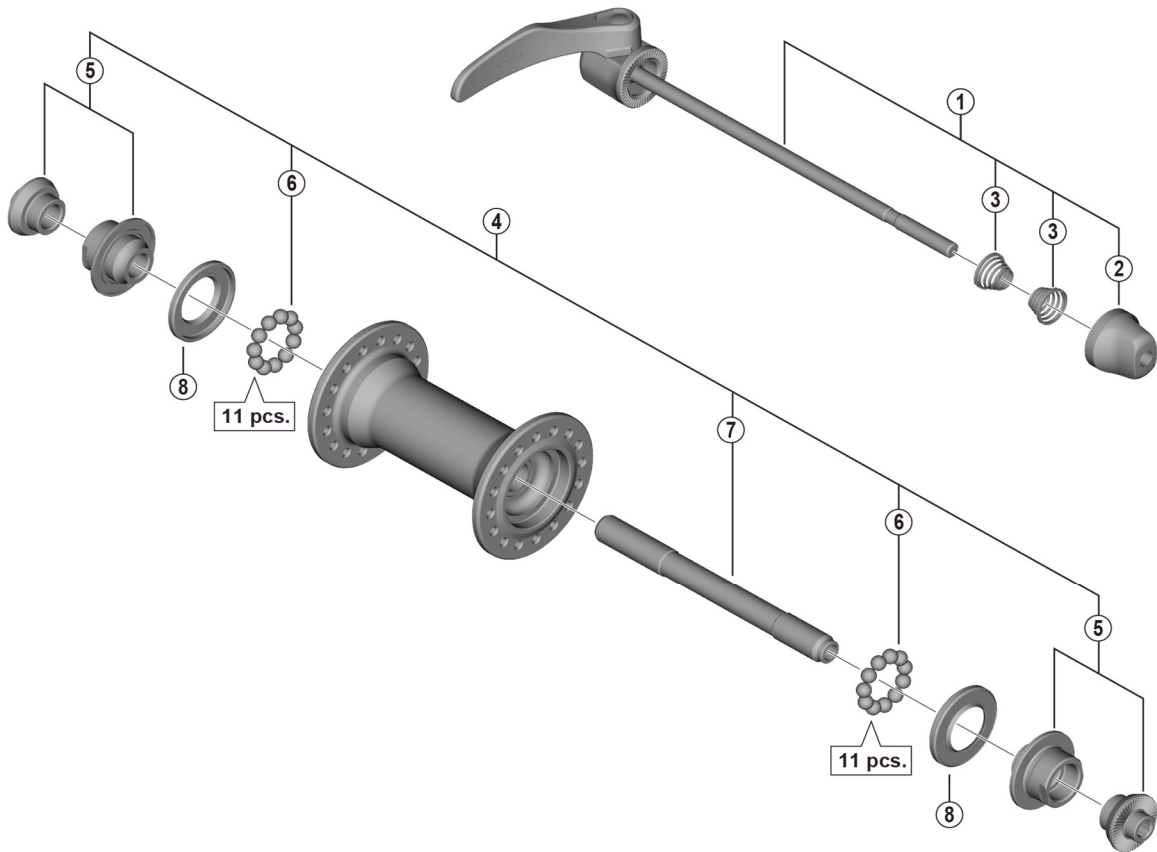

SHIMANO 105 Front Hub
HB-R7000 Black / Silver

• Over Lock Nut Dimension: 100 mm (3-15/16")

ITEM NO.	SHIMANO CODE NO.	DESCRIPTION	INTERCHANGEABILITY	
			HB-6800	HB-5800
1	Y29B98010	Complete Quick Release 133 mm (5-1/4")		A
2	Y4CP98080	Quick Release Nut	A	A
3	Y23111000	Volute Spring	A	A
4	Y29B98020	Complete Hub Axle		A
5	Y29B98030	Lock Nut Unit		A
6	Y4BB98030	Steel Ball (3/16") 22 pcs.		A
7	Y29B05000	Hub Axle (M9)		A
8	Y2TA06000	Seal Ring		A

A: Same parts.

B: Parts are usable, but differ in materials, appearance, finish, size, etc.

Absence of mark indicates non-interchangeability.

Specifications are subject to change without notice.

Apr.-2018-4335