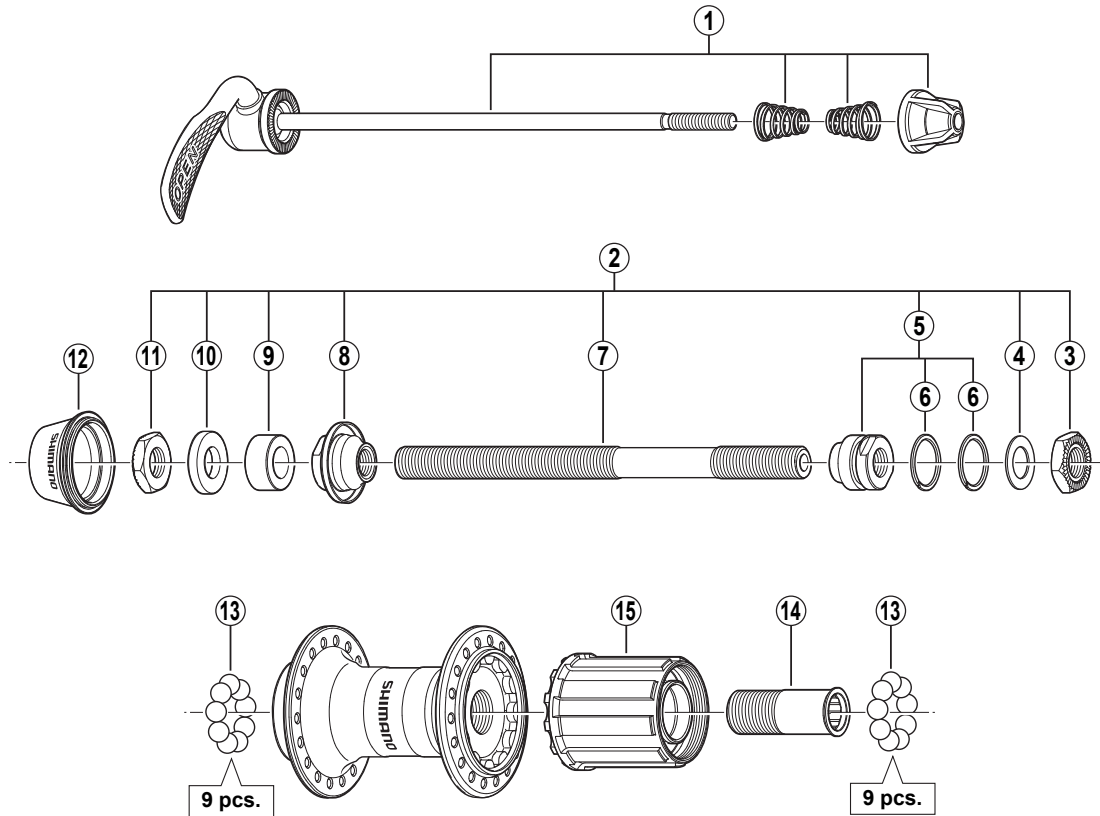

Freehub FH-RM60-8S-QR 8-Speed

• Over Lock Nut Dimension: 135 mm (5-5/16")

ITEM NO.	SHIMANO CODE NO.	DESCRIPTION
1	Y-3CF98010	Complete Quick Release 166 mm (6-17/32")
	Y-3CF98020	Complete Quick Release 170 mm (6-11/16")
	Y-3B598020	Complete Quick Release 170 mm (6-11/16") / Black
2	Y-3CF98030	Complete Hub Axle 146 mm (5-3/4")
3	Y-220 05011	Right Hand Serated Lock Nut 4.5 mm
4	Y-301 06700	Right Hand Washer 0.5 mm
5	Y-30G90500	Right Hand Cone (M10 x 15 mm) & Seal Rings
6	Y-299 05000	Seal Ring
7	Y-30K01200	Hub Axle 146 mm (5-3/4")
8	Y-3AC98050	Left Hand Cone (M10 x 15 mm) w/Dust Cover
9	Y-220 04110	Left Hand Axle Spacer 8 mm
10	Y-3AC08300	Left Hand Axle Spacer 3 mm
11	Y-220 05031	Left Hand Serated Lock Nut 4 mm
12	Y-3AC04100	Rubber Seal
13	Y-000 91310	Steel Ball (1/4") 18 pcs.
14	Y-3BL03000	Body Fixing Bolt
15	Y-3CF98040	Complete Freewheel Body w/Right Hand Dust Cap

0807-2391A

Specifications are subject to change without notice.

SHIMANO