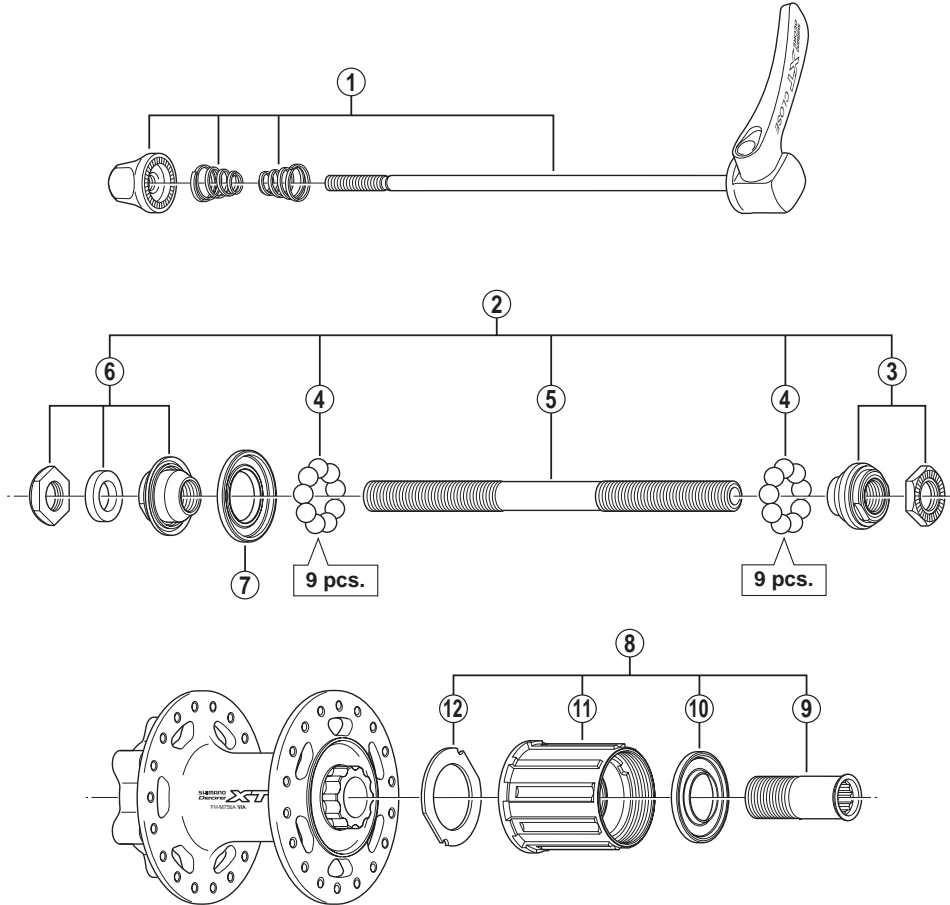

DEORE XT Freehub (8/9/10-Speed) for Disc Brake

FH-M756-A-S Silver Version

FH-M756-A-L Black Version

• Over Lock Nut Dimension: 135 mm (5-5/16")

ITEM NO.	SHIMANO CODE NO.	DESCRIPTION	INTERCHANGEABILITY
1	Y3D098010	Complete Quick Release 168 mm (6-5/8") for FH-M756-A-S (Silver)	
	Y3BK98020	Complete Quick Release 168 mm (6-5/8") for FH-M756-A-L (Black)	A
	Y3B698020	Complete Quick Release 173 mm (6-13/16") for FH-M756-A-L (Black)	A
2	Y3BW98060	Complete Hub Axle 146 mm (5-3/4")	
3	Y3SP98090	Right Hand Lock Nut Unit	
4	Y00091310	Steel Ball (1/4") 18 pcs.	A
5	Y36019209	Hub Axle M10 x 146 mm (5-3/4")	A
6	Y3SX98020	Left Hand Lock Nut Unit	
7	Y3CR09000	Left Hand Seal Ring	
8	Y3SW98050	Complete Freewheel Body	
9	Y3BL03000	Body Fixing Bolt	A
10	Y3CR08000	Right Hand Seal Ring	
11	Y3SW98060	Freewheel Body Unit	
12	Y3AN10000	Freewheel Body Washer	A

A: Same parts.

B: Parts are usable, but differ in materials, appearance, finish, size, etc.

Absence of mark indicates non-interchangeability.

FH-M756

Aug.-2011-3295

© Shimano Inc. I

Specifications are subject to change without notice.