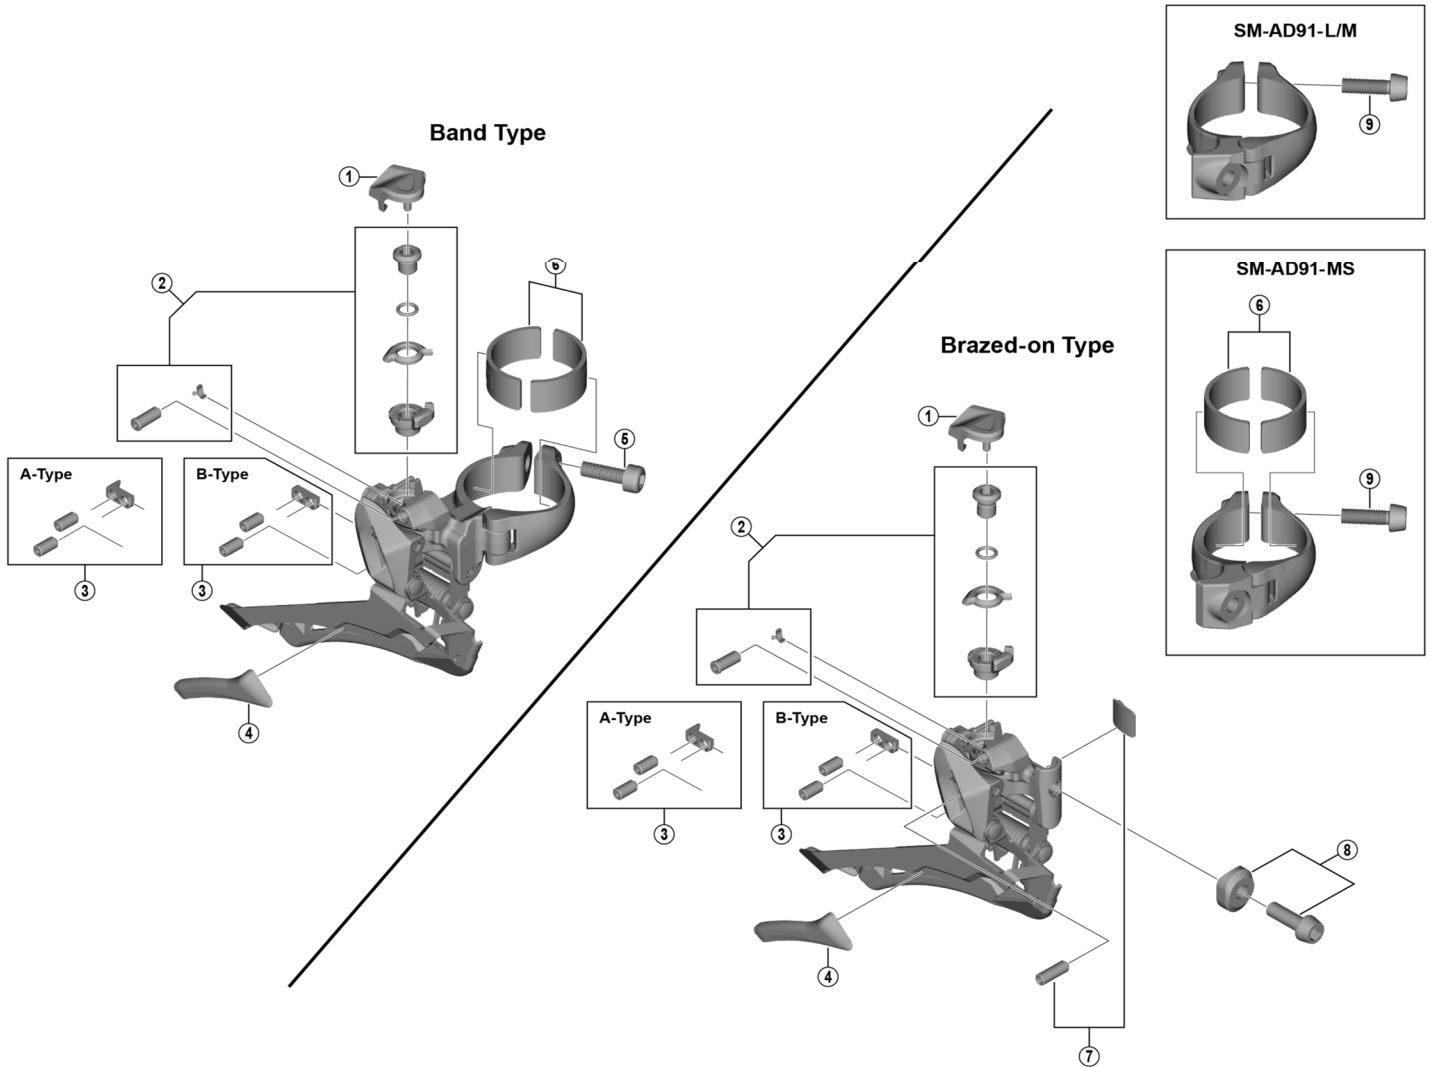

SHIMANO 105 Front Derailleur FD-R7000 (2x11-speed) Black / Silver

ITEM NO.	SHIMANO CODE NO.	DESCRIPTION	INTERCHANGEABILITY	
			FD-R8000	FD-R5801
1	Y5ZS22000	Link Cover	A	A
2	Y2C098010	Cable Fixing Bolt Unit & Cable Adjust Bolt Unit	A	A
3	Y2C098020	Adjust Bolts & Plate (A-Type)	B	A
	Y2C098040	Adjust Bolts & Plate (B-Type)	B	A
4	Y2BA12000	Inner Skid Plate	A	A
5	Y5BG07900	Clamp Bolt (M5 x 17.5)	B	A
6	Y5P198030	Clamp Band Adapter Unit for S-size / Diameter 28.6 mm (1-1/8")	A	A
7	Y2C098030	Support Bolt & Plate	B	A
8	Y5P898010	Clamp Bolt (M5 x 15) & Radius Washer	B	A
9	Y5ZS39000	Clamp Bolt (M5 x 17)	A	A

A: Same parts.

B: Parts are usable, but differ in materials, appearance, finish, size, etc.

Absence of mark indicates non-interchangeability.

Specifications are subject to change without notice.

Jun.-2018-4332A