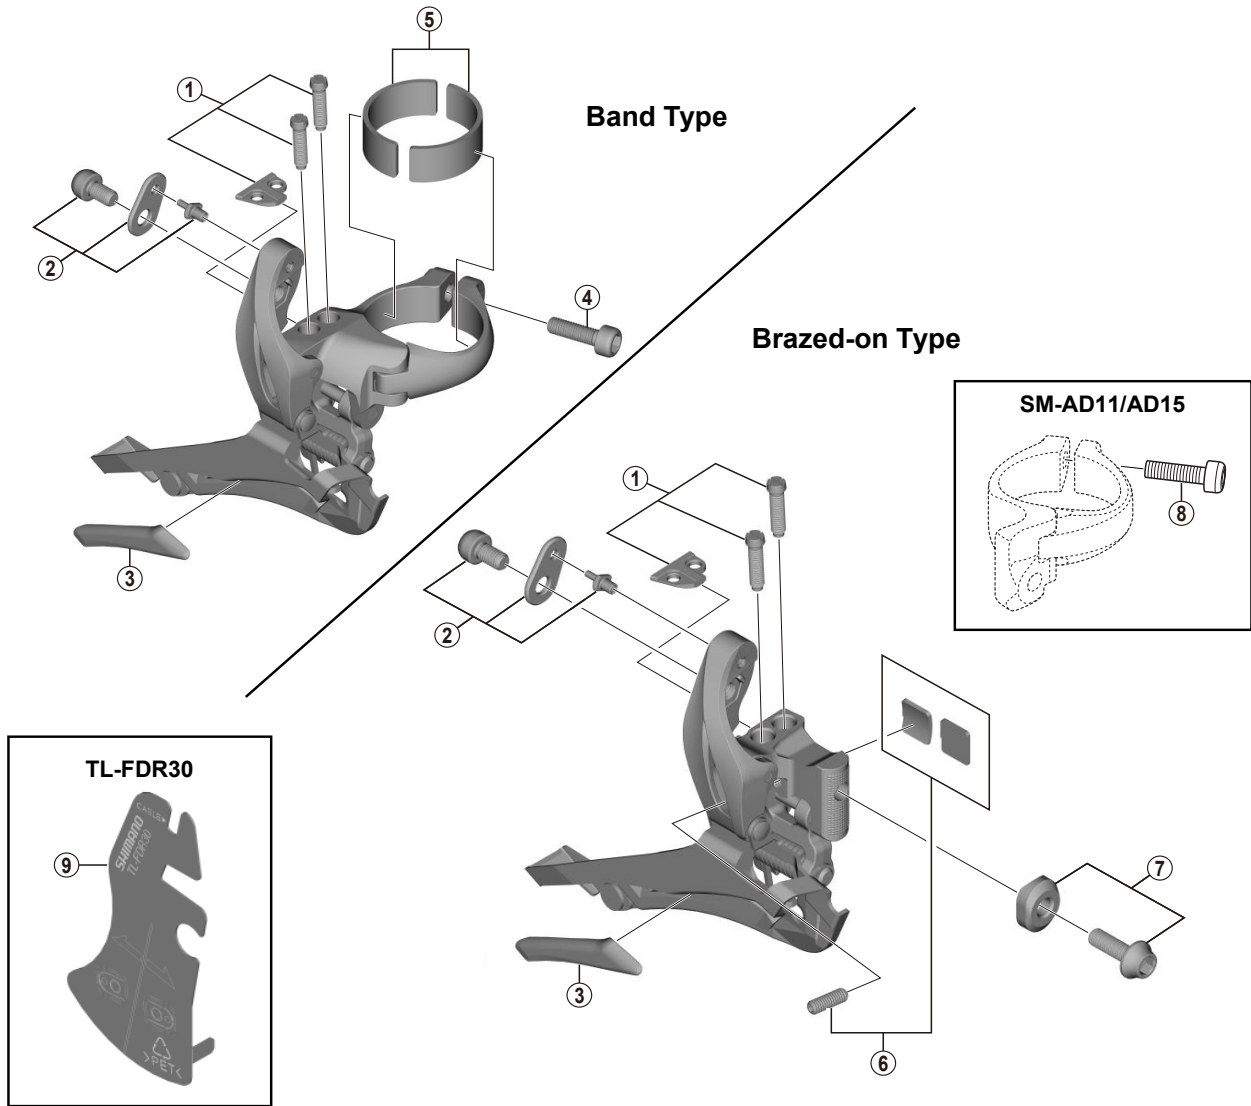

# SORA Front Derailleur FD-R3000 (2x9-speed)

ITEM NO.	SHIMANO CODE NO.	DESCRIPTION	FD-4700		FD-3500	
			INTERCHANGEABILITY		INTERCHANGEABILITY	
1	Y5YY98010	Stroke Adjust Screws (M4 x 15.3) & Plate	B	B		
2	Y5YY98020	Cable Fixing Bolt Unit				
3	Y5YY00080	Skid Plate	B			
4	Y59L19300	Clamp Bolt (M5 x 16.5)	B	A		
5	Y5YY98030	Clamp Band Adapter Unit for S-size / $\phi$ 28.6 mm				
	Y5YY98040	Clamp Band Adapter Unit for M-size / $\phi$ 31.8 mm				
6	Y5YY98050	Support Bolt & Plate (Round Type/Flat Type)	B			
7	Y5NG98040	Clamp Bolt (M5 x 15.2) & Radius Washer	A	A		
8	Y59L19100	Clamp Bolt (M5 x 17.5)	A	A		
9	Y07A98010	Cable Fixing Point Checking Tool (TL-FDR30)				

A: Same parts.

B: Parts are usable, but differ in materials, appearance, finish, size, etc.

Absence of mark indicates non-interchangeability.

Specifications are subject to change without notice.

Feb.-2016-4123