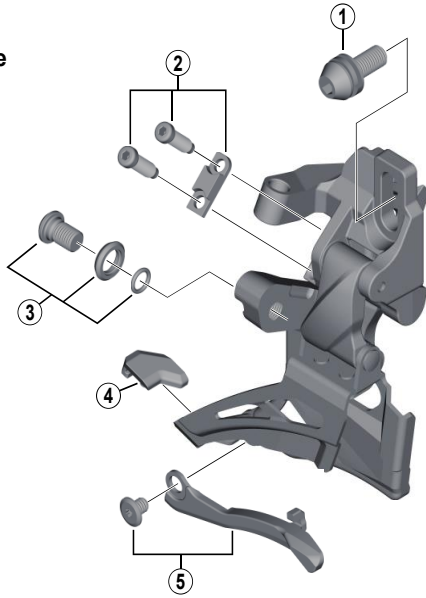

# DEORE XT Front Derailleur FD-M8025 (2x11-speed)

D-type

E-type

Low clamp

High clamp

ITEM NO.	SHIMANO CODE NO.	DESCRIPTION	INTERCHANGEABILITY
1	Y5S415000	Clamp Bolt (M6 x 16)	A
2	Y5S898010	Stroke Adjust Screws (M4 x 13.7) & Plate	
3	Y5S898020	Cable Fixing Bolt Unit	A
4	Y5RC08000	Rubber Pad B	A
5	Y5RC98020	Chain Catcher & Fixing Bolt (M4 x 5)	A
6	Y5RD98010	Stroke Adjust Screws (M4 x 8.5) & Plate	
7	Y57Y98030	Clamp Band Adapters for S-size / ø28.6 mm (1-1/8")	A
	Y57Y98040	Clamp Band Adapters for M-size / ø31.8 mm (1-1/4")	A
8	Y5S207000	Clamp Bolt (M5 x 18.5)	A

A: Same parts.

B: Parts are usable, but differ in materials, appearance, finish, size, etc.

Absence of mark indicates non-interchangeability.

Specifications are subject to change without notice.

FD-M8020

May-2015-3824