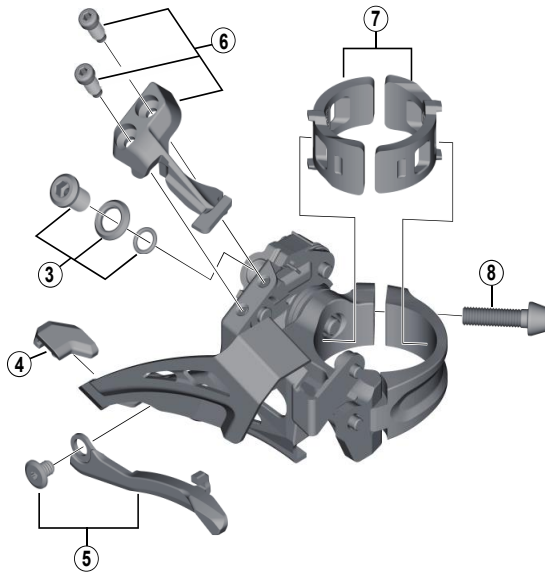

# DEORE XT Front Derailleur FD-M8025 (2x11-speed)

D-type

E-type

Low clamp

High clamp

ITEM NO.	SHIMANO CODE NO.	DESCRIPTION	INTERCHANGEABILITY
1	Y5S415000	Clamp Bolt (M6 x 16)	A
2	Y5S898010	Stroke Adjust Screws (M4 x 13.7) & Plate	
3	Y5S898020	Cable Fixing Bolt Unit	A
4	Y5RC08000	Rubber Pad B	A
5	Y5RC98020	Chain Catcher & Fixing Bolt (M4 x 5)	A
6	Y5RD98010	Stroke Adjust Screws (M4 x 8.5) & Plate	
7	Y57Y98030	Clamp Band Adapters for S-size / ø28.6 mm (1-1/8")	A
	Y57Y98040	Clamp Band Adapters for M-size / ø31.8 mm (1-1/4")	A
8	Y5S207000	Clamp Bolt (M5 x 18.5)	A

A: Same parts.

B: Parts are usable, but differ in materials, appearance, finish, size, etc.

Absence of mark indicates non-interchangeability.

Specifications are subject to change without notice.

FD-M8020

May-2015-3824