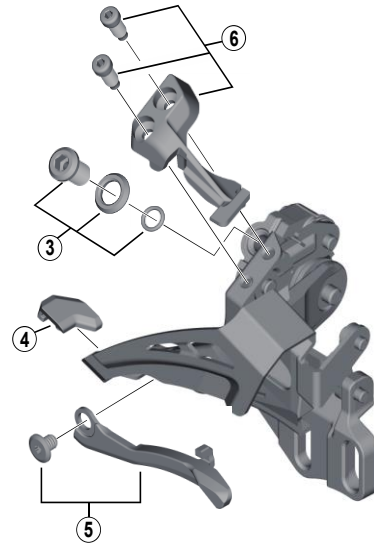

# DEORE XT Front Derailleur FD-M8025 (2x11-speed)

D-type

E-type

Low clamp

High clamp

ITEM NO.	SHIMANO CODE NO.	DESCRIPTION	INTERCHANGEABILITY
1	Y5S415000	Clamp Bolt (M6 x 16)	A
2	Y5S898010	Stroke Adjust Screws (M4 x 13.7) & Plate	
3	Y5S898020	Cable Fixing Bolt Unit	A
4	Y5RC08000	Rubber Pad B	A
5	Y5RC98020	Chain Catcher & Fixing Bolt (M4 x 5)	A
6	Y5RD98010	Stroke Adjust Screws (M4 x 8.5) & Plate	
7	Y57Y98030	Clamp Band Adapters for S-size / ø28.6 mm (1-1/8")	A
	Y57Y98040	Clamp Band Adapters for M-size / ø31.8 mm (1-1/4")	A
8	Y5S207000	Clamp Bolt (M5 x 18.5)	A

A: Same parts.

B: Parts are usable, but differ in materials, appearance, finish, size, etc.

Absence of mark indicates non-interchangeability.

Specifications are subject to change without notice.

FD-M8020

May-2015-3824