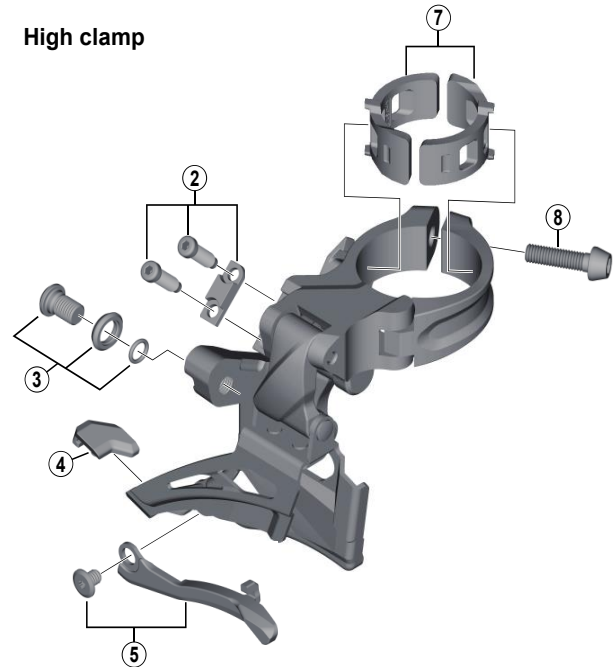

# DEORE XT Front Derailleur FD-M8025 (2x11-speed)

D-type

E-type

Low clamp

High clamp

ITEM NO.	SHIMANO CODE NO.	DESCRIPTION	INTERCHANGEABILITY
1	Y5S415000	Clamp Bolt (M6 x 16)	A
2	Y5S898010	Stroke Adjust Screws (M4 x 13.7) & Plate	
3	Y5S898020	Cable Fixing Bolt Unit	A
4	Y5RC08000	Rubber Pad B	A
5	Y5RC98020	Chain Catcher & Fixing Bolt (M4 x 5)	A
6	Y5RD98010	Stroke Adjust Screws (M4 x 8.5) & Plate	
7	Y57Y98030	Clamp Band Adapters for S-size / ø28.6 mm (1-1/8")	A
	Y57Y98040	Clamp Band Adapters for M-size / ø31.8 mm (1-1/4")	A
8	Y5S207000	Clamp Bolt (M5 x 18.5)	A

A: Same parts.

B: Parts are usable, but differ in materials, appearance, finish, size, etc.

Absence of mark indicates non-interchangeability.

Specifications are subject to change without notice.

FD-M8020

May-2015-3824