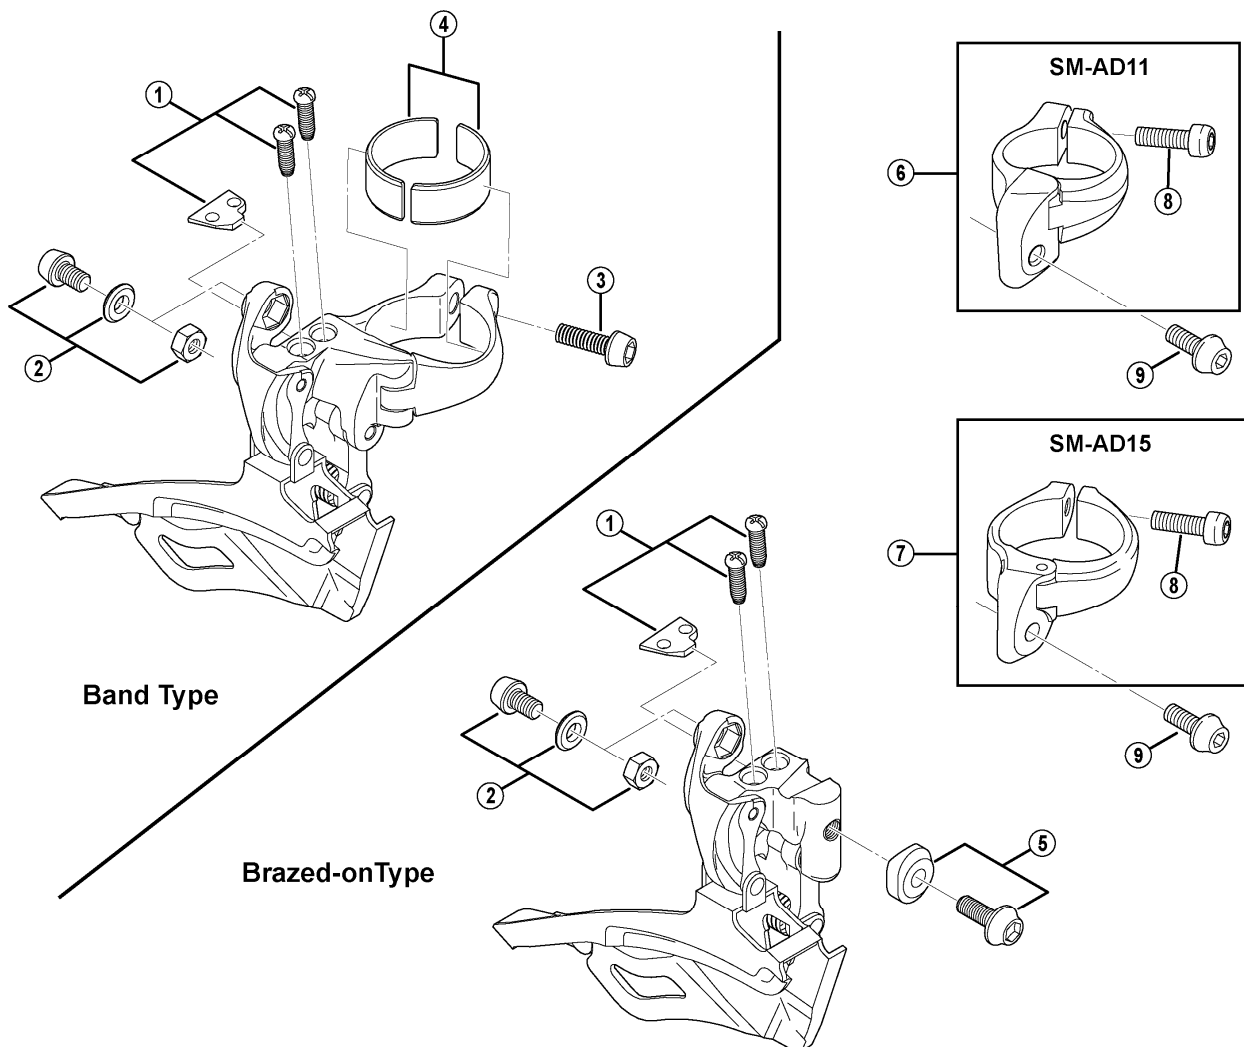

SHIMANO 105 Front Derailleur for Triple Gear

FD-5703-S Silver Version

FD-5703-L Black Version

FD-6703

FD-5603

ITEM NO.	SHIMANO CODE NO.	DESCRIPTION	INTERCHANGEABILITY		
1	Y5MR98010	Stroke Adjust Screws (M4 x 13) & Plate			
* 2	Y5MR98020	Cable Fixing Bolt Unit (M5 x 8)			
3	Y5A407020	Clamp Bolt (M5 x 15)	A	A	
4	Y5JD98020	Clamp Band Adapter (2 pcs.) for S-size / ϕ 28.6 mm (1-1/8")	A	A	
5	Y5JD98030	Clamp Bolt (M5 x 13.5) & Radius Washer for Brazed-on Type	A		
6	Y5JD98040	SM-AD11 Clamp Band Unit ϕ 31.8 mm (1-1/4") for Brazed-on Type	A		
7	Y5JD98050	SM-AD15 Clamp Band Unit ϕ 34.9 mm (1-3/8") for Brazed-on Type	A		
8	Y59L19100	Clamp Bolt (M5 x 17.5) for SM-AD11 / AD15	A		
9	Y5C252000	Clamp Bolt (M5 x 13.5) for SM-AD11 / AD15	A	A	

A: Same parts.

B: Parts are usable, but differ in materials, appearance, finish, size, etc.

Absence of mark indicates non-interchangeability.

Sep.-2012-3053A

© Shimano Inc. A

Specifications are subject to change without notice.