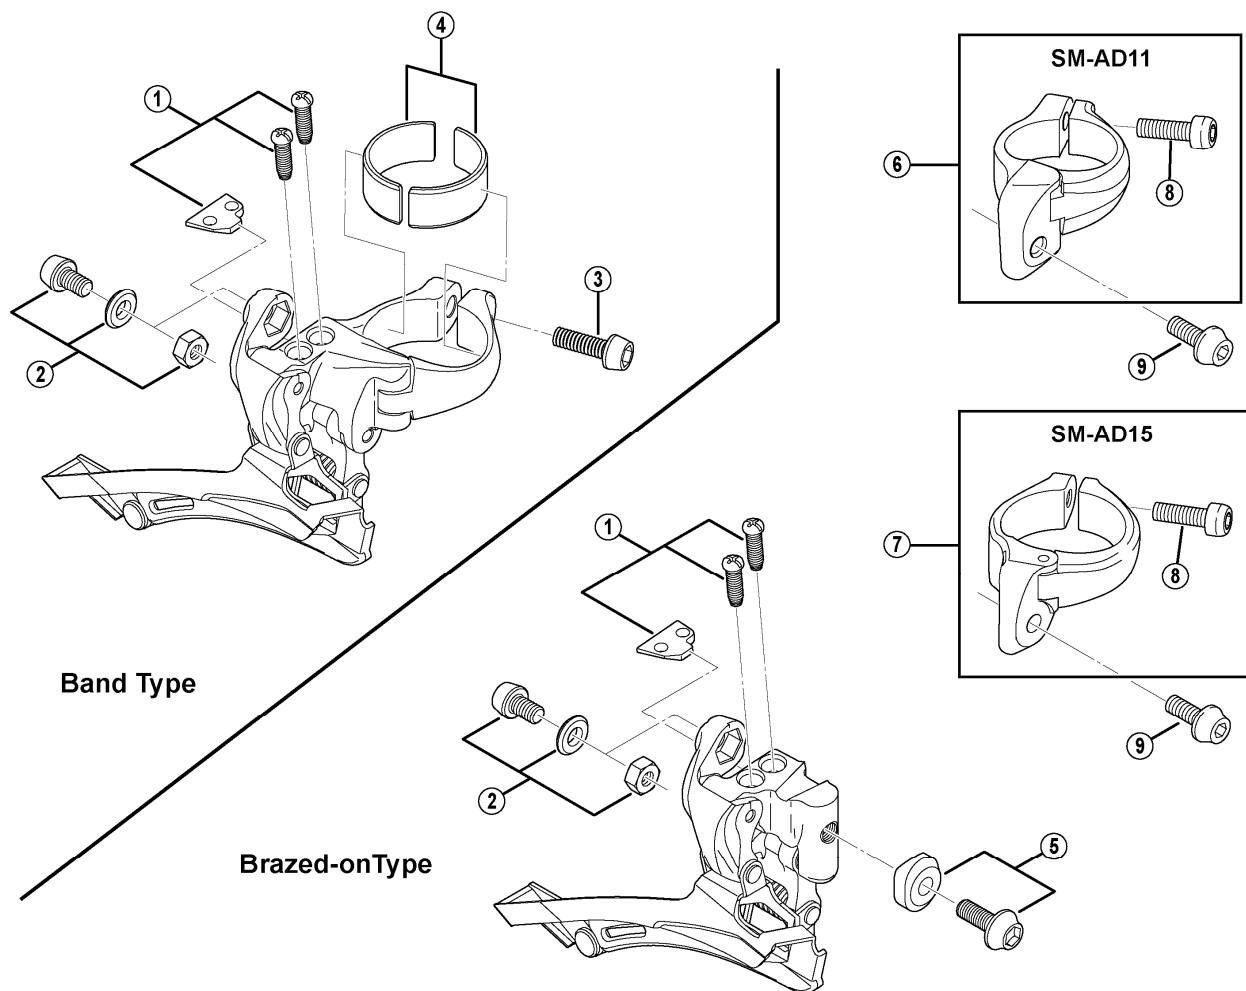

SHIMANO 105 Front Derailleur

FD-5700-S Silver Version

FD-5700-L Black Version

FD-8700
FD-5600

ITEM NO.	SHIMANO CODE NO.	DESCRIPTION	INTERCHANGEABILITY		
1	Y5MR98010	Stroke Adjust Screws (M4 x 13) & Plate			
* 2	Y5MR98020	Cable Fixing Bolt Unit (M5 x 8)			
3	Y5A407020	Clamp Bolt (M5 x 15)	A		
4	Y5JD98020	Clamp Band Adapter (2 pcs.) for S-size / ϕ 28.6 mm (1-1/8")	A	A	
5	Y5JD98030	Clamp Bolt (M5 x 13.5) & Radius Washer for Brazed-on Type	A		
6	Y5JD98040	SM-AD11 Clamp Band Unit ϕ 31.8 mm (1-1/4") for Brazed-on Type	A		
7	Y5JD98050	SM-AD15 Clamp Band Unit ϕ 34.9 mm (1-3/8") for Brazed-on Type	A		
8	Y59L19100	Clamp Bolt (M5 x 17.5) for SM-AD11 / AD15	A		
9	Y5C252000	Clamp Bolt (M5 x 13.5) for SM-AD11 / AD15	A	A	

A: Same parts.

B: Parts are usable, but differ in materials, appearance, finish, size, etc.

Absence of mark indicates non-interchangeability.

Sep.-2012-3022A

© Shimano Inc. A

Specifications are subject to change without notice.