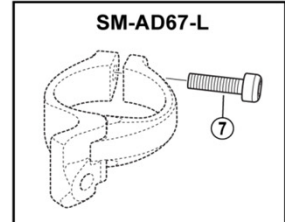

# TIAGRA Front Derailleur

## FD-4703 (3x10-speed)

ITEM NO.	SHIMANO CODE NO.	DESCRIPTION	INTERCHANGEABILITY
1	Y5P198010	Stroke Adjust Screws (M4 x 15) & Plate for Band Type	A
	Y5MR98010	Stroke Adjust Screws (M4 x 13) & Plate for Brazed-on Type	A
2	Y5RH98010	Cable Fixing Bolt Unit	
3	Y5BG07900	Clamp Bolt (M5 x 17.5)	A
4	Y5P198030	Clamp Band Adapter Unit for S-size / Diameter 28.6 mm (1-1/8")	A
* 5	Y2BA98020	Support Bolt & Plate	A
6	Y5P898010	Clamp Bolt (M5 x 15) & Radius Washer	A
7	Y59L19100	Clamp Bolt (M5 x 17.5) for SM-AD67	A
8	Y5JD98020	Adapter (2 pcs.) for SM-AD67-MS / Diameter 28.6 mm (1-1/8")	A