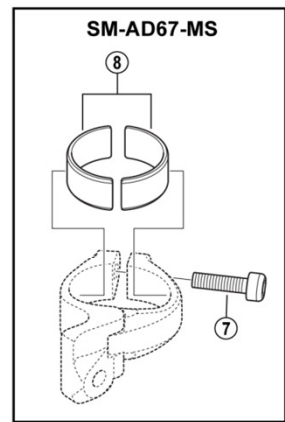

# TIAGRA Front Derailleur

## FD-4703 (3x10-speed)

ITEM NO.	SHIMANO CODE NO.	DESCRIPTION	INTERCHANGEABILITY
1	Y5P198010	Stroke Adjust Screws (M4 x 15) & Plate for Band Type	A
	Y5MR98010	Stroke Adjust Screws (M4 x 13) & Plate for Brazed-on Type	A
2	Y5RH98010	Cable Fixing Bolt Unit	
3	Y5BG07900	Clamp Bolt (M5 x 17.5)	A
4	Y5P198030	Clamp Band Adapter Unit for S-size / Diameter 28.6 mm (1-1/8")	A
* 5	Y2BA98020	Support Bolt & Plate	A
6	Y5P898010	Clamp Bolt (M5 x 15) & Radius Washer	A
7	Y59L19100	Clamp Bolt (M5 x 17.5) for SM-AD67	A
8	Y5JD98020	Adapter (2 pcs.) for SM-AD67-MS / Diameter 28.6 mm (1-1/8")	A