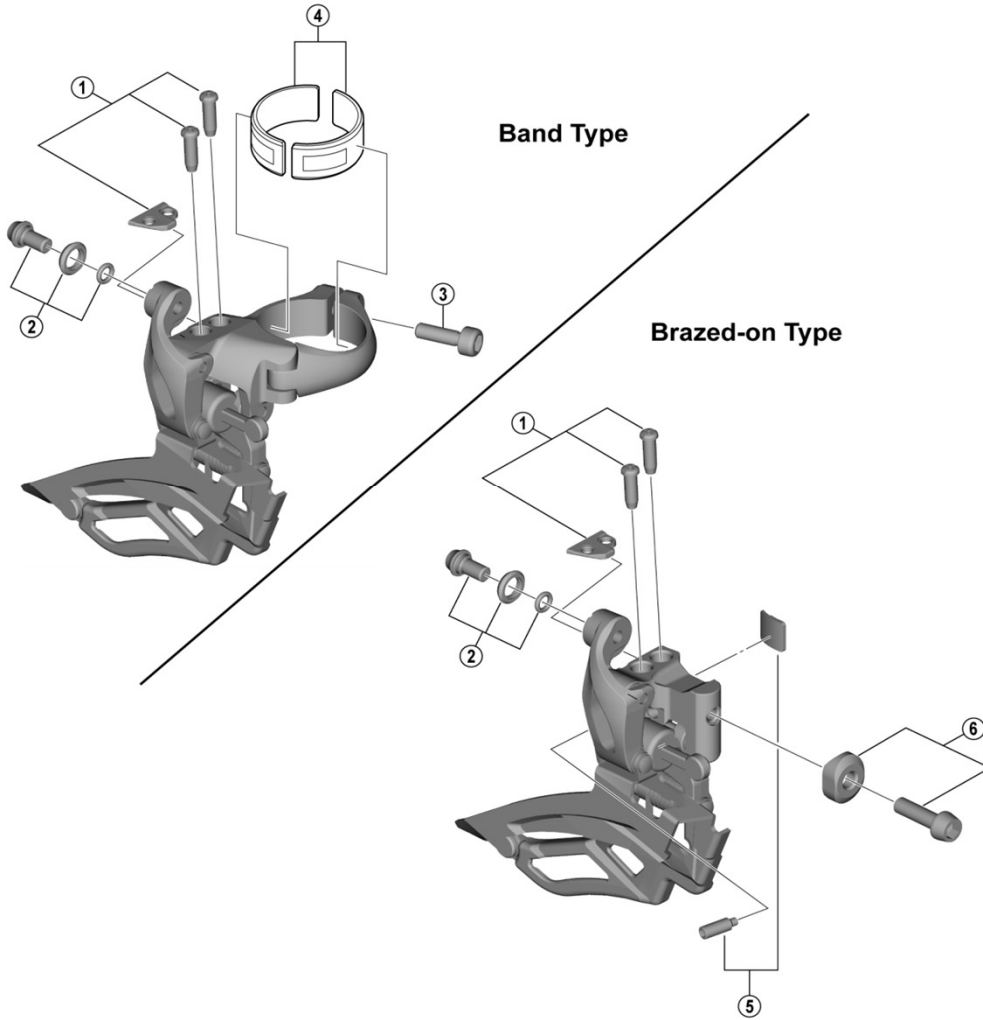

# TIAGRA Front Derailleur

## FD-4703 (3x10-speed)

ITEM NO.	SHIMANO CODE NO.	DESCRIPTION	INTERCHANGEABILITY
1	Y5P198010	Stroke Adjust Screws (M4 x 15) & Plate for Band Type	A
	Y5MR98010	Stroke Adjust Screws (M4 x 13) & Plate for Brazed-on Type	A
2	Y5RH98010	Cable Fixing Bolt Unit	
3	Y5BG07900	Clamp Bolt (M5 x 17.5)	A
4	Y5P198030	Clamp Band Adapter Unit for S-size / Diameter 28.6 mm (1-1/8")	A
* 5	Y2BA98020	Support Bolt & Plate	A
6	Y5P898010	Clamp Bolt (M5 x 15) & Radius Washer	A
7	Y59L19100	Clamp Bolt (M5 x 17.5) for SM-AD67	A
8	Y5JD98020	Adapter (2 pcs.) for SM-AD67-MS / Diameter 28.6 mm (1-1/8")	A