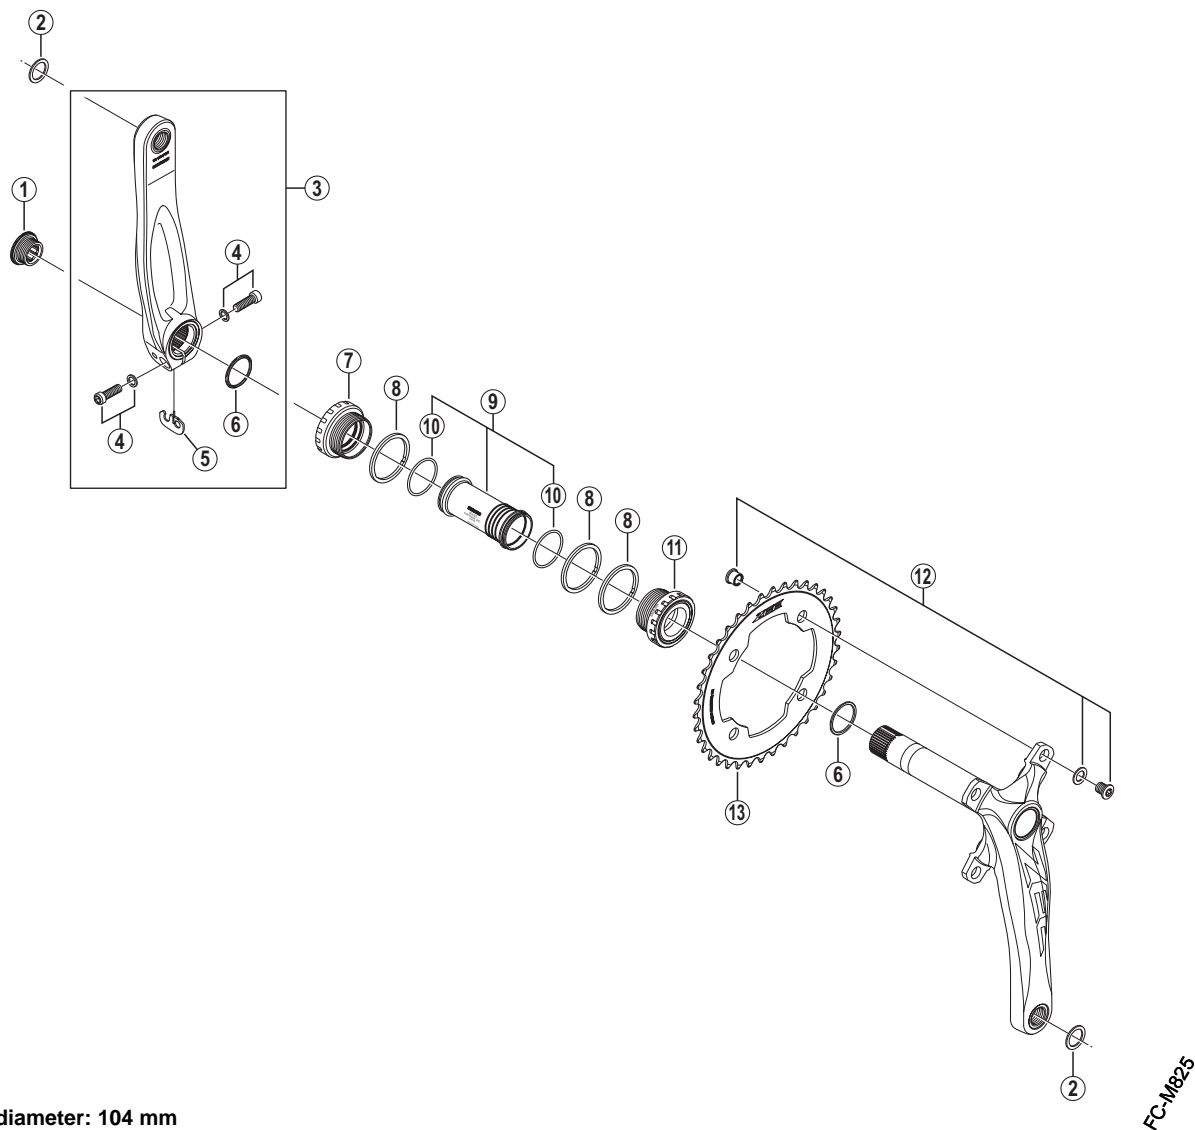

# SHIMANO ZEE Front Chainwheel FC-M645

• Bolt circle diameter: 104 mm

ITEM NO.	SHIMANO CODE NO.	DESCRIPTION	INTERCHANGEABILITY
1	Y1F811100	Crank Arm Fixing Bolt	B
2	Y1NG98010	Pedal Washer (2 pcs.)	A
3	Y1NG98020	Left Hand Crank Arm 165 mm	
	Y1NG98030	Left Hand Crank Arm 170 mm	
	Y1NG98040	Left Hand Crank Arm 175 mm	
4	Y1KS98030	Clamp Bolt (M6 x 19) & Washer	A
5	Y1FU98120	Plate	A
6	Y1F316000	Ring	A
7	Y1LD98060	Left Hand Adapter (B.C.1.37" x 24T) English Thread (SM-BB51)	B
8	Y1F813000	Spacer (2.5 mm)	A
9	Y1NH98010	Inner Cover & O-Ring	
10	Y1TF21000	O-Ring	A
11	Y1LD98070	Right Hand Adapter (B.C.1.37" x 24T) English Thread (SM-BB51)	
12	Y1NG98050	Gear Fixing Bolt Unit (M8 x 8.5 / 4 sets)	B
13	Y1NG34000	Chainring 34T (Black)	B
	Y1NG36000	Chainring 36T (Black)	B
	Y1NG38000	Chainring 38T (Black)	B

A: Same parts.

B: Parts are usable, but differ in materials, appearance, finish, size, etc.

Absence of mark indicates non-interchangeability.

Mar.-2012-3450

© Shimano Inc. I

Specifications are subject to change without notice.