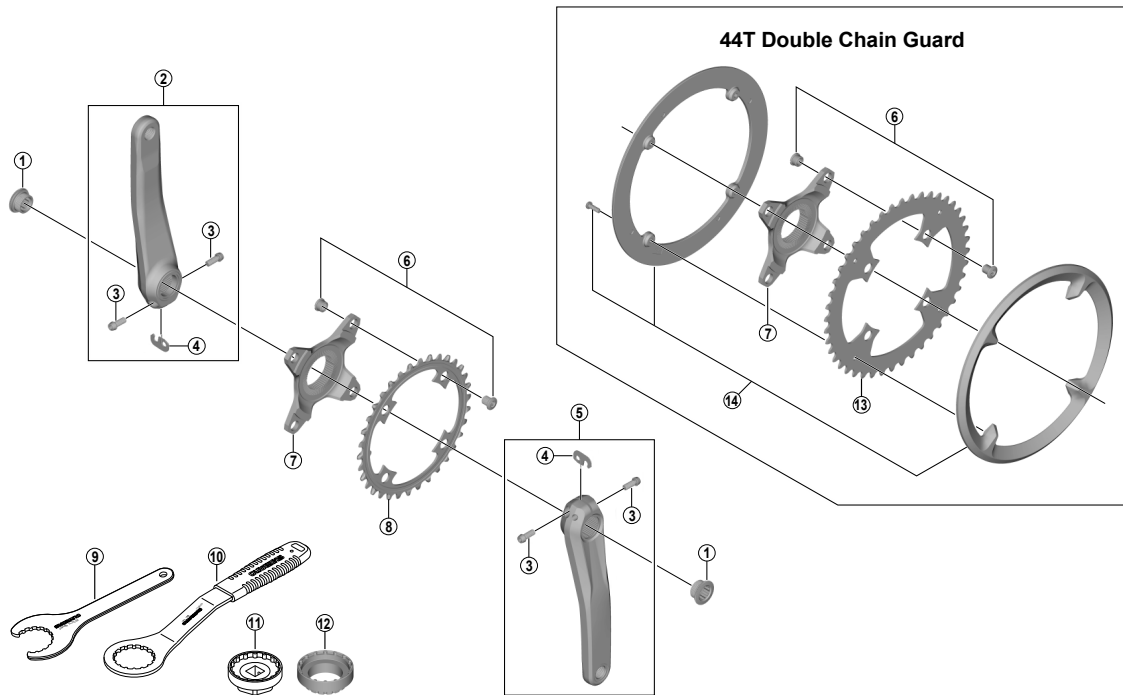

FC-E8050 FC-E8000 FC-M8050

SM-CRE80 SM-CRE80-B SM-CRE80-12-B SM-CRE80-R SM-CRE70-B

ITEM NO.	SHIMANO CODE NO.	DESCRIPTION
1	Y1F811100	Crank Arm Fixing Bolt
	Y1WY98010	Left Hand Crank Arm Unit 165 mm for FC-M8050
	Y1WY98020	Left Hand Crank Arm Unit 170 mm for FC-M8050
	Y1WY98030	Left Hand Crank Arm Unit 175 mm for FC-M8050
	Y1VW98010	Left Hand Crank Arm Unit 170 mm for FC-E8050
2	Y1VW98020	Left Hand Crank Arm Unit 175 mm for FC-E8050
	Y1VX98070	Left Hand Crank Arm Unit 160 mm for FC-E8000
	Y1VX98050	Left Hand Crank Arm Unit 165 mm for FC-E8000
	Y1VX98010	Left Hand Crank Arm Unit 170 mm for FC-E8000
3	Y1VX98020	Left Hand Crank Arm Unit 175 mm for FC-E8000
	Y1GS21000	Clamp Bolt (M6 x 21) with Washer for FC-M8050 / FC-E8050
	Y1GS00030	Clamp Bolt (M6 x 19) for FC-E8000
	4	Y1FU98120
Y1WY98040		Right Hand Crank Arm Unit 165 mm for FC-M8050
Y1WY98050		Right Hand Crank Arm Unit 170 mm for FC-M8050
Y1WY98060		Right Hand Crank Arm Unit 175 mm for FC-M8050
5	Y1VW98030	Right Hand Crank Arm Unit 170 mm for FC-E8050
	Y1VW98040	Right Hand Crank Arm Unit 175 mm for FC-E8050
	Y1VX98080	Right Hand Crank Arm Unit 160 mm for FC-E8000
	Y1VX98060	Right Hand Crank Arm Unit 165 mm for FC-E8000
6	Y1VX98030	Right Hand Crank Arm Unit 170 mm for FC-E8000
	Y1VX98040	Right Hand Crank Arm Unit 175 mm for FC-E8000
	Y1VY98010	Gear Fixing Bolt (M8 x 8.5 / 1 Unit = 4 pcs.) & Nut (1 Unit = 4 pcs.) for SM-CRE80/SM-CRE80-B/SM-CRE80-12-B/SM-CRE80-R
	Y0J498010	Gear Fixing Bolt (M8 x 8.5 / 1 Unit = 4 pcs.) & Nut (1 Unit = 4 pcs.) for SM-CRE70-B
7	Y1VY00010	4 Arm Adapter (SM-CRE80/SM-CRE80-R)
	Y1VY00020	4 Arm Adapter (SM-CRE80-B/SM-CRE80-12-B/SM-CRE70-B)
8	Y1VY00030	Chainring 34T (SM-CRE80/SM-CRE80-B)
	Y0J534000	Chainring 34T (SM-CRE80-12-B)
	Y0J434000	Chainring 34T (SM-CRE70-B)
9	Y1VY00040	Chainring 38T (SM-CRE80/SM-CRE80-B)
	Y0J247000	Chainring 47T (SM-CRE80-R)
9	Y13009210	TL-FC32 Adapter Tool
10	Y13098000	TL-FC36 Adapter Tool
11	Y13009230	TL-FC33 Adapter Tool
12	YEZY00016	TL-FC39 FC Installation Tool
13	Y1VY44000	Chainring 44T (SM-CRE80)
14	Y1VY98020	44T Double Chain Guard Unit