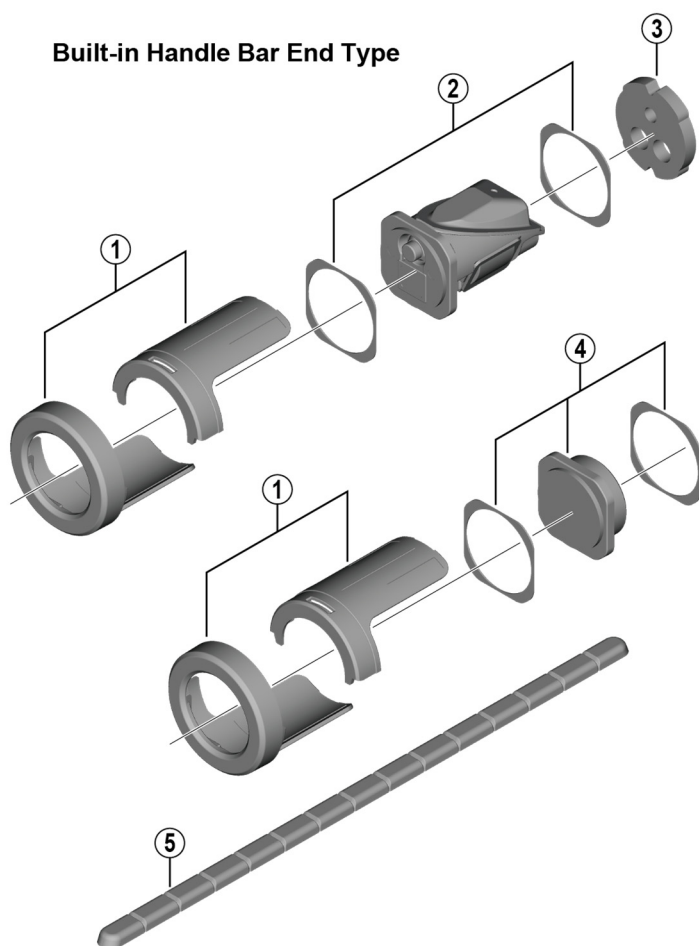

Junction EW-RS910

ITEM NO.	SHIMANO CODE NO.	DESCRIPTION
1	Y71J98020	Handle Holder A & B
2	Y71J98030	Cushion (2 pcs.)
3	Y71J00019	Wire Holder
4	Y71J98010	End Cap & Cushion
5	Y71J00020	Dummy Wire
6	Y71J98040	Frame Holder & Fixing Bolts