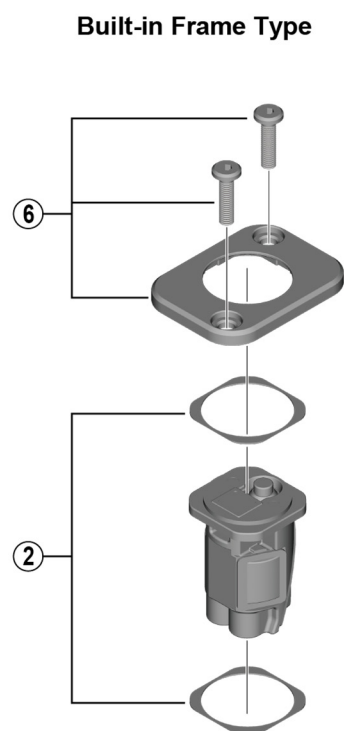

Junction EW-RS910

ITEM NO.	SHIMANO CODE NO.	DESCRIPTION
1	Y71J98020	Handle Holder A & B
2	Y71J98030	Cushion (2 pcs.)
3	Y71J00019	Wire Holder
4	Y71J98010	End Cap & Cushion
5	Y71J00020	Dummy Wire
6	Y71J98040	Frame Holder & Fixing Bolts