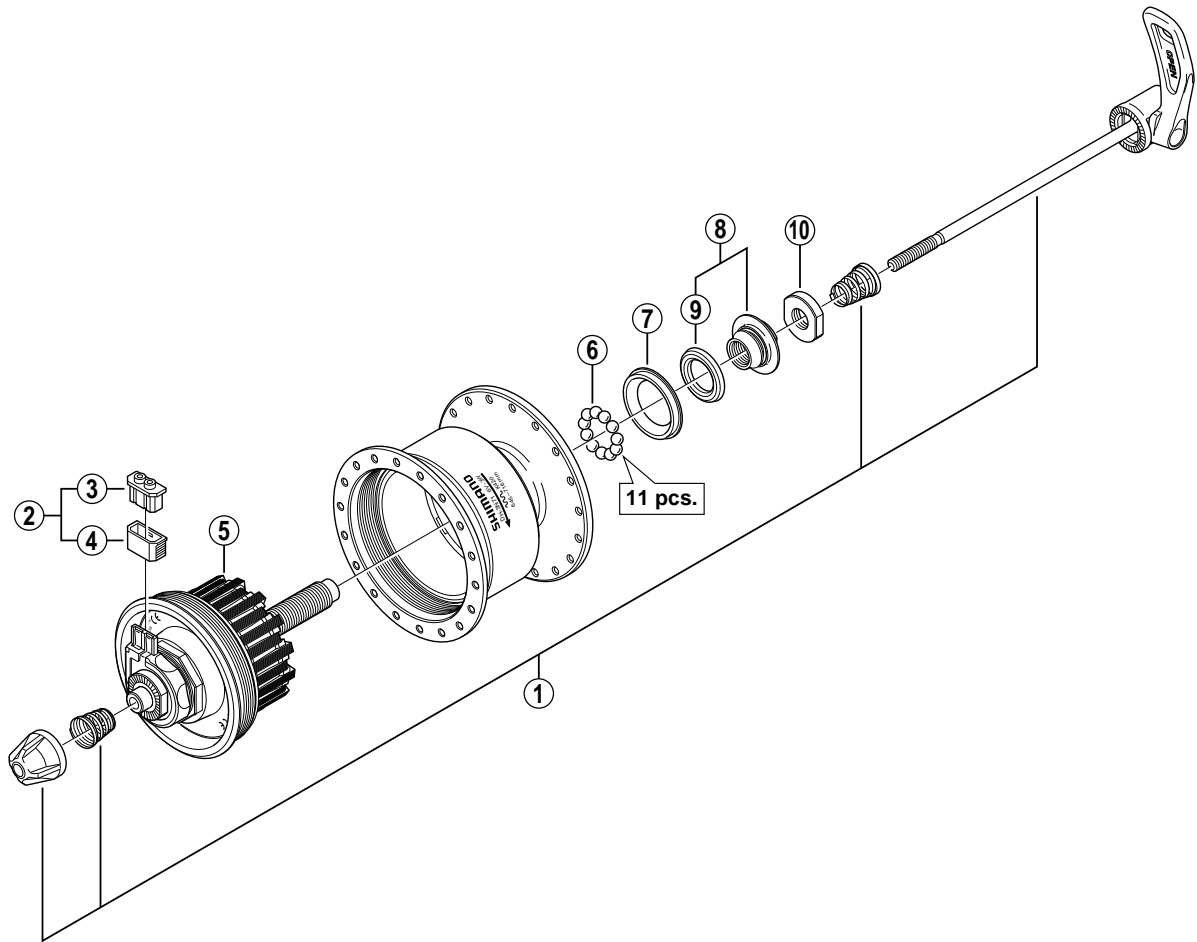

Hub Dynamo
DH-3N71 6V-3W
DH-2N71 6V-2.4W

ITEM NO.	SHIMANO CODE NO.	DESCRIPTION	INTERCHANGEABILITY	
			DH-3N80	DH-2N80-E
* 1	Y-2ZB 98010	Complete Quick Release 133 mm (5-1/4") / Silver	A	A
	Y-2ZB 98030	Complete Quick Release 133 mm (5-1/4") / Black	B	B
2	Y-2SS 98030	Connector Cap & Cover	A	A
3	Y-2SS 20000	Connector Cap	A	A
4	Y-2SS 19000	Connector Cover	A	A
* 5	Y-2ZR 98010	Internal Assembly (Silver Coating / Axle Length 108 mm) for DH-3N71		
	Y-2ZR 98030	Internal Assembly (Black Coating / Axle Length 108 mm) for DH-3N71		
	Y-2ZT 98010	Internal Assembly (Silver Coating / Axle Length 108 mm) for DH-2N71		
6	Y-000 91210	Steel Ball (3/16") 20 pcs.		
7	Y-24J 18000	Rubber Seal		
8	Y-20D 98020	Cone (M11 x 12.8 mm) w/Dust Cover & Seal Ring		
9	Y-377 10000	Seal Ring		
10	Y-3BT 04200	Serrated Lock Nut (M11 x 4 mm)		

A: Same parts.

B: Parts are usable, but differ in materials, appearance, finish, size, etc.

Absence of mark indicates non-interchangeability.

0705-2419B

Specifications are subject to change without notice.