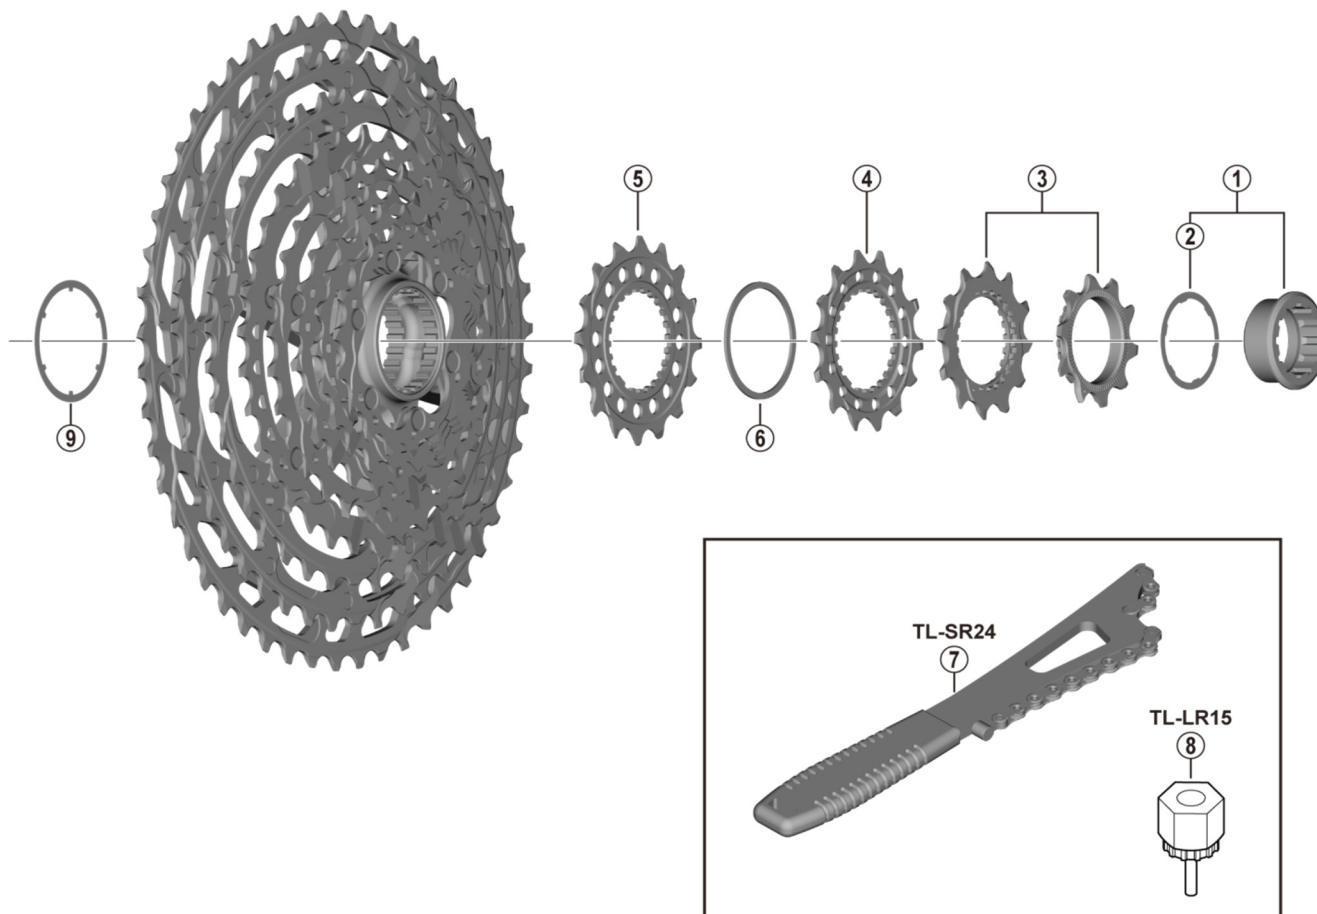

XTR Cassette Sprocket
CS-M9100-12 (12-speed)

- 10-45T sprocket teeth combination: 10-12-14-16-18-21-24-28-32-36-40-45T
- 10-51T sprocket teeth combination: 10-12-14-16-18-21-24-28-33-39-45-51T

ITEM NO.	SHIMANO CODE NO.	DESCRIPTION
1	Y1X498010	Lock Ring & Spacer
2	Y1X400200	Lock Ring Spacer
* 3	Y1X498020	Sprocket Wheel 10T B & 12T D
4	Y1X414000	Sprocket Wheel 14T C
5	Y1X416000	Sprocket Wheel 16T C
6	Y1X400300	Spacer
7	Y13098730	TL-SR24 Sprocket Remover
8	Y12009230	TL-LR15 Lock Ring Removal Tool
* 9	Y1X401500	Low Spacer