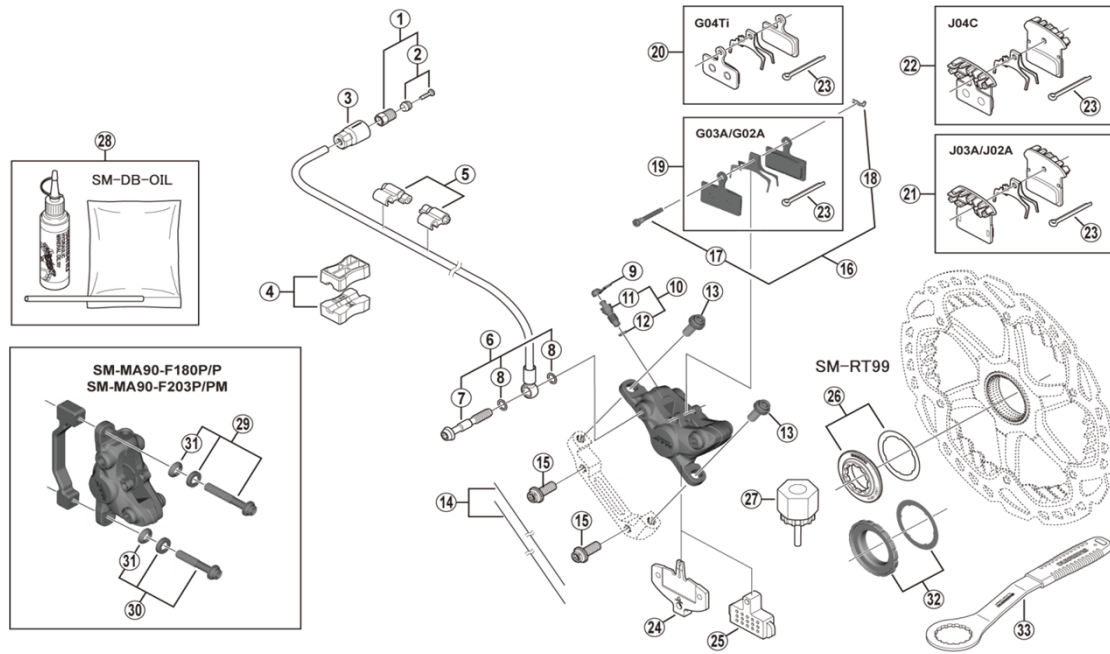

XTR Disc Brake
BR-M9000 Brake Caliper
SM-BH90-SBM Brake Hose

SM-RT99 Disc Rotor/Center Lock

BR-M987
 BR-M9020

ITEM NO.	SHIMANO CODE NO.	DESCRIPTION	INTERCHANGEABILITY	
1	Y8JA98010	Connecting Bolt Unit		A
2	Y8JA98020	Olive & Connector Insert		A
3	Y8JA07000	Cover	B	A
4	Y8H198030	TL-BH61 Shimano original tool (2 pcs.)		A
5	Y83098040	SM-HANG Hose Supporter A & B		A
6	Y8LF98030	Banjo Bolt & O-Ring		A
7	Y8JA09000	Banjo Bolt		A
8	Y8SY28000	O-Ring		A
9	Y8B214000	Bleed Nipple Cap		A
10	Y8LF98010	Bleed Nipple & Seal Ring		A
11	Y8LF09000	Bleed Nipple		A
12	Y8B511001	O-Ring for Bleed Nipple		A
13	Y8LF08000	Caliper Fixing Bolt (M6 x 14.6)		A
14	Y8B298010	Wire (2 pcs.)		A
15	Y8J721000	Caliper Fixing Bolt (M6 x 15.2)		A
16	Y8LF98020	Pad Axle & Snap Retainer		
17	Y8LF11000	Pad Axle	B	
18	Y8J716000	Snap Retainer		A
19	Y8LV98010	Resin Pad (G03A) & Spring w/Split Pin		
	Y8LW98020	Resin Pad (G02A) & Spring w/Split Pin		A
20	Y8LV98010	Metal Pad (G04Ti) & Spring w/Split Pin		A
21	Y8Z298010	Resin Pad (J03A) w/Fin & Spring w/Split Pin		
	Y8LW98040	Resin Pad (J02A) w/Fin & Spring w/Split Pin	B	A
22	Y8LW98030	Metal Pad (J04C) w/Fin & Spring w/Split Pin	B	A
23	Y8DB06100	Split Pin		A
24	Y8J709000	Pad Spacer		A
25	Y8J712000	Bleeding Spacer		A
26	Y8K198010	Lock Ring & Washer		A
27	Y12009230	TL-LR15 Lock Ring Removal Tool		A
28	Y83998010	Mineral Oil Bleed Kit (50 ml)		A
29	Y8LF98040	Caliper Fixing Bolt Unit (M6 x 36.3) for SM-MA90-F180P/P	A	A
	Y8JB98010	Caliper Fixing Bolt Unit (M6 x 38.6) for SM-MA90-F203P/PM		A
30	Y8LF98050	Caliper Fixing Bolt Unit (M6 x 30.5) for SM-MA90-F180P/P	A	A
	Y8JB98020	Caliper Fixing Bolt Unit (M6 x 32.8) for SM-MA90-F203P/PM		A
31	Y8LF12000	R-Washer A	A	A
*	32	Y26L98030	Lock Ring & Washer (Externally serrated type)	A
*	33	Y13098000	TL-FC36 Lock Ring Removal Tool	A