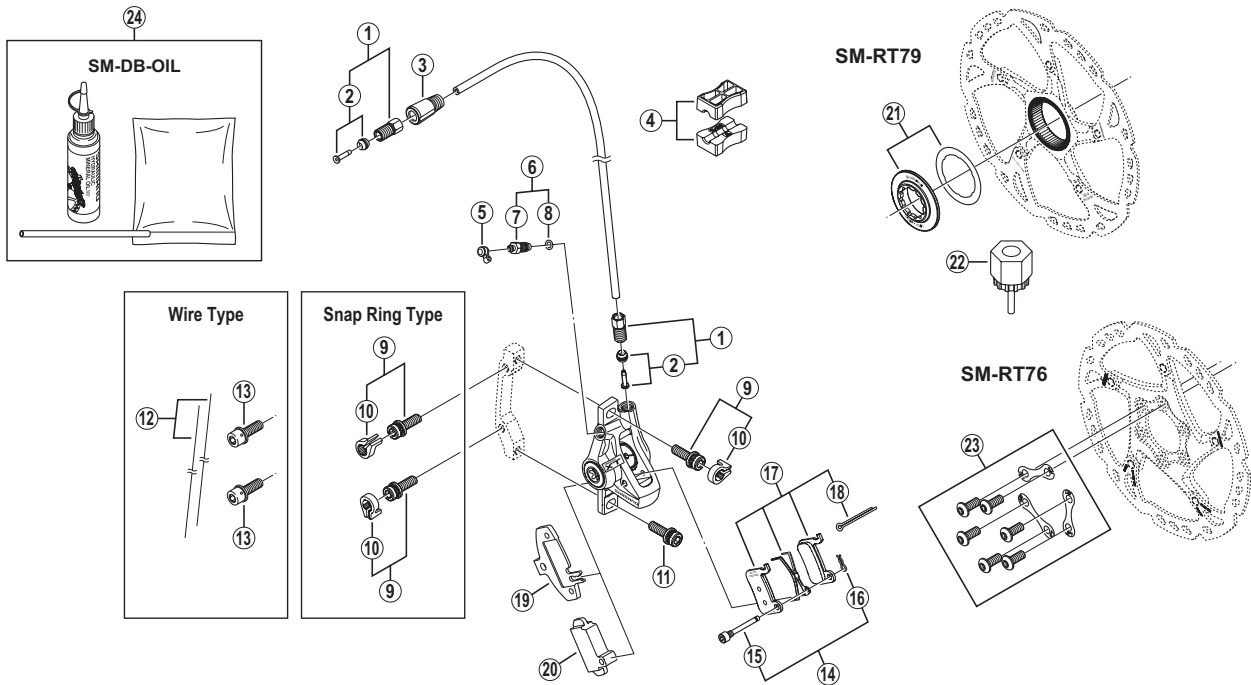

DEORE XT Front Disc Brake
BR-M775 Brake Caliper
SM-BH59 Brake Hose

SM-RT79 Disc Rotor/Center Lock
SM-RT76 Disc Rotor/6-Bolt

BR-M775
BR-M785

ITEM NO.	SHIMANO CODE NO.	DESCRIPTION	INTERCHANGEABILITY	
			A	A
1	Y8H298010	Connecting Bolt Unit	A	A
2	Y8H298020	Olive & Connecting Insert	A	A
3	Y8H203010	Cover	A	A
4	Y8H198030	TL-BH61 Special Tool (2 pcs.)	A	A
5	Y8B214000	Bleed Nipple Cap	A	A
6	Y8CL98050	Bleed Nipple & Seal Ring	A	A
7	Y8CL24000	Bleed Nipple	A	A
8	Y8B511001	O-Ring for Bleed Nipple	A	A
9	Y8DS98010	Adapter Fixing Bolt (M6 x 18.7) & Snap Ring		A
10	Y8C511000	Snap Ring		A
11	Y8C509020	Adapter Fixing Bolt (M6 x 18.7) for Snap Ring Type		A
12	Y8B298010	Wire (2 pcs.)	A	A
13	Y8B512000	Adapter Fixing Bolt (M6 x 19) for Wire Type	A	A
14	Y8CY98020	Pad Axle & Snap Ring	B	A
15	Y8CY04000	Pad Axle	B	A
16	Y8B212000	Snap Ring	A	A
17	Y8EP98010	Resin Pad (A01S) & Spring w/Split Pin	B	B
	Y8CL98010	Metal Pad (M06) & Spring w/Split Pin	B	A
18	Y8DB06000	Split Pin	A	A
19	Y8CL12000	Pad Spacer	A	A
20	Y8CL18000	Spacer for Bleeding	A	A
21	Y8CL98090	Lock Ring & Washer	B	A
22	Y12009230	TL-LR15 Lock Ring Removal Tool	A	A
* 23	Y8J298020	Rotor Fixing Bolt & Lock Washer		
24	Y83998010	Mineral Oil Bleed Kit (50 ml)	A	A

A: Same parts.

B: Parts are usable, but differ in materials, appearance, finish, size, etc.
Absence of mark indicates non-interchangeability.

Oct.-2012-2691D
© Shimano Inc. I

Specifications are subject to change without notice.