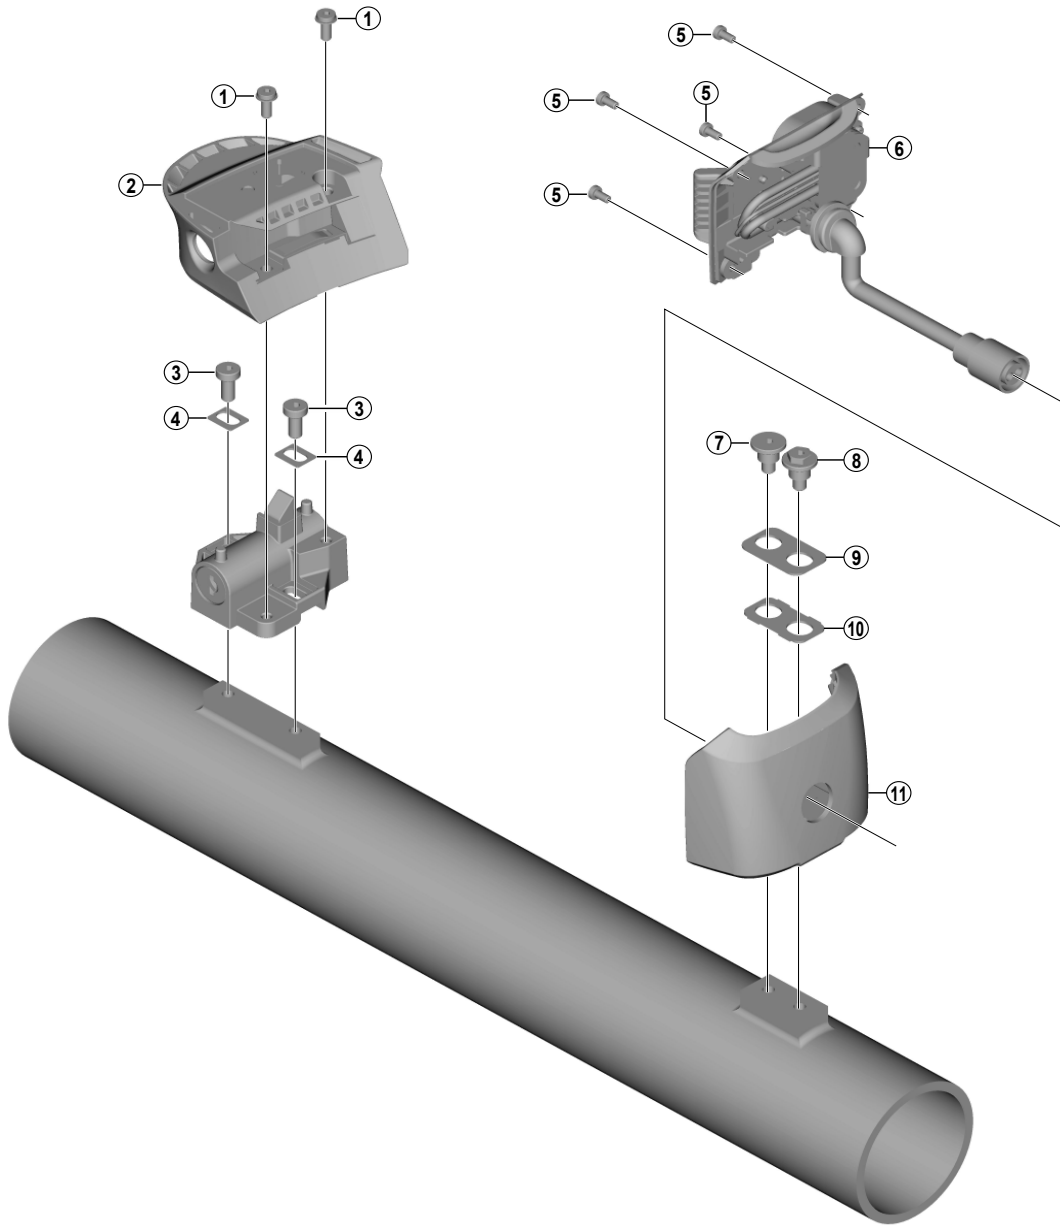

Battery Mount BM-E8010

ITEM NO.	SHIMANO CODE NO.	DESCRIPTION
1	Y72U00003	M4 BOLT KEY COVER
2	Y72U00008	KEY UNIT COVER ASSY
3	Y72U00001	M5 BOLT KEY UNIT
4	Y72U00007	SPACER KEY UNIT
5	Y72U00004	M3 BOLT LOWER CASE
*	Y72U00018	UPPER CASE ASSY 200
6	Y72U00015	UPPER CASE ASSY 250
	Y72U00014	UPPER CASE ASSY 300
	Y72U00017	UPPER CASE ASSY 600
7	Y72U00005	M5 BOLT LOWER CASE F
8	Y72U00006	M5 BOLT LOWER CASE R
9	Y72U00010	SPACER LOWER CASE
10	Y72U00011	RUBBER LOWER CASE
11	Y72U00012	LOWER CASE ASSY