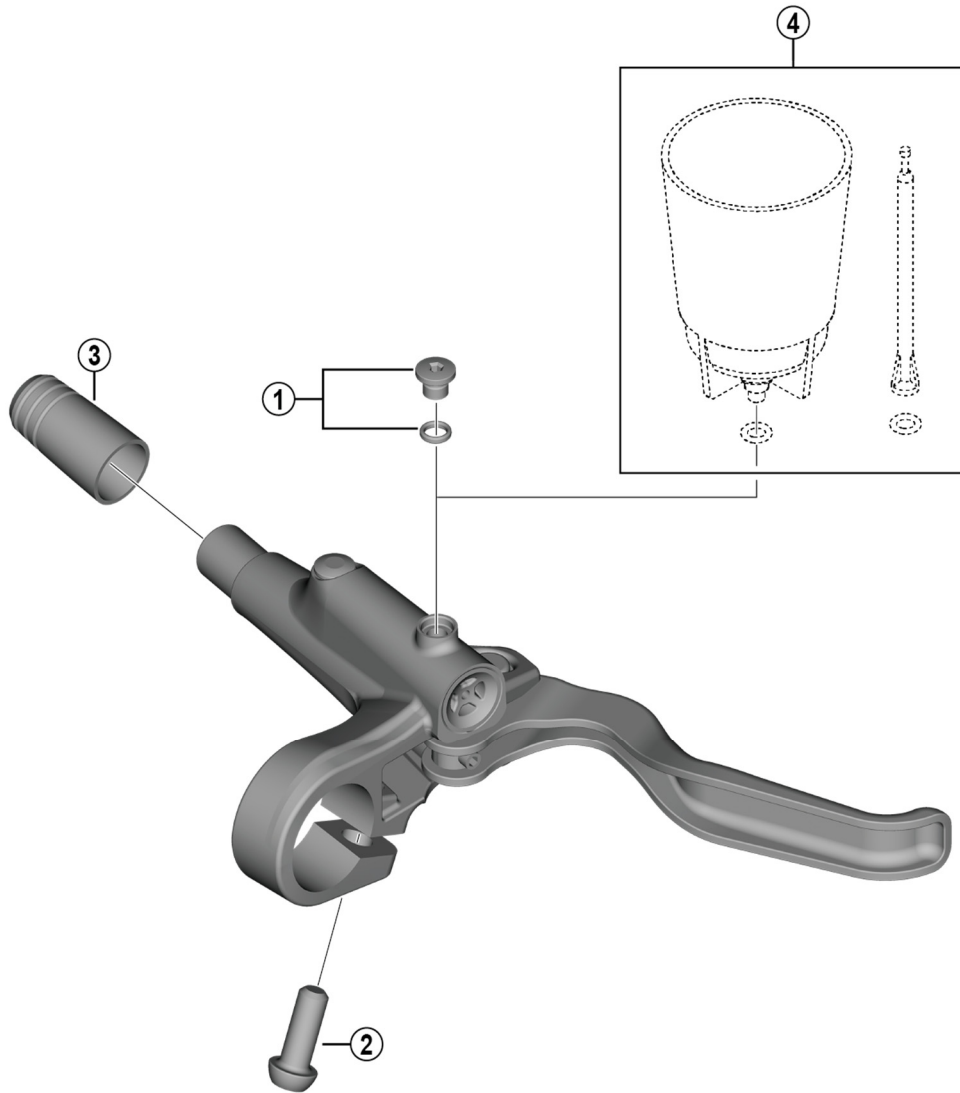

Brake Lever  
**BL-MT201** For Disc Brake

ITEM NO.	SHIMANO CODE NO.	DESCRIPTION
1	<b>Y8RG98030</b>	Bleed Screw & O-Ring
2	<b>Y6TP12000</b>	Clamp Bolt (M6 x 16)
3	<b>Y1XW04000</b>	Hose Cover
4	<b>ESMDISCBP</b>	Funnel & Oil Stopper