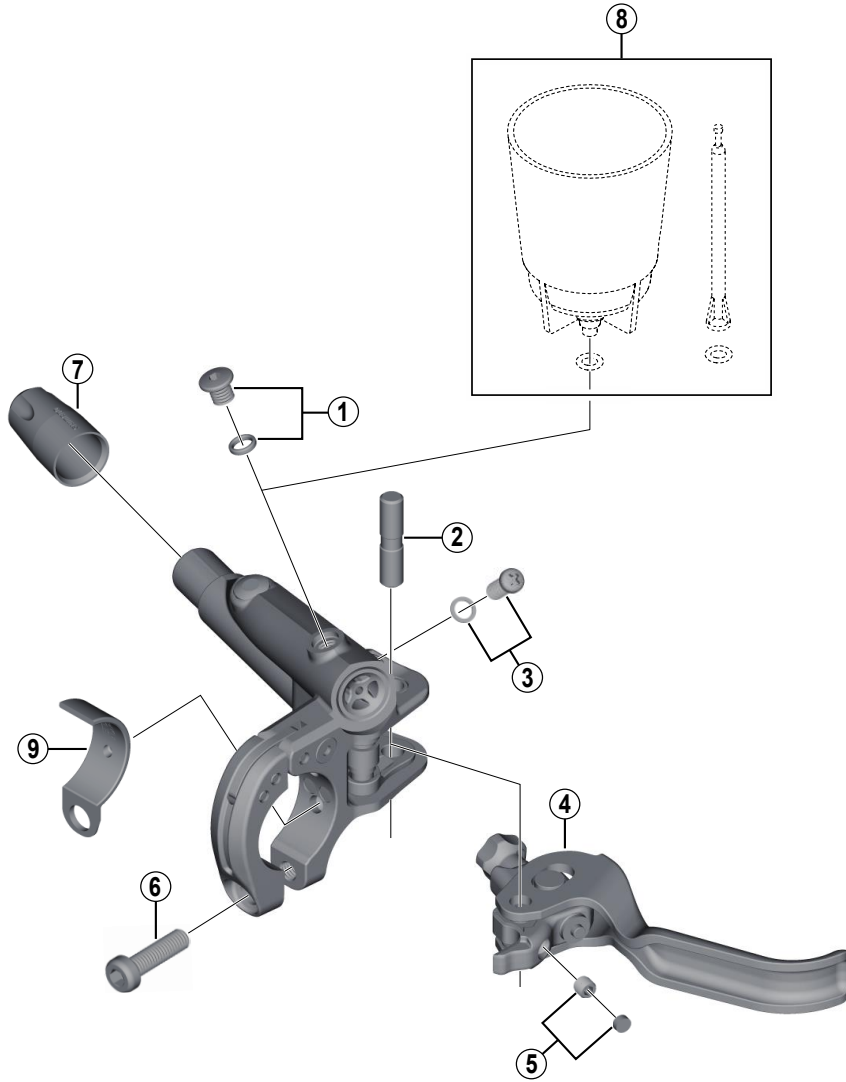

DEORE XT Brake Lever
BL-M8000 For Disc Brake

ITEM NO.	SHIMANO CODE NO.	DESCRIPTION	INTERCHANGEABILITY		
			BL-M9020	BL-M9000	BL-M785
1	Y8V398010	Bleed Screw (M5 x 4.7) & O-Ring	B		B
2	Y8VC05000	Lever Axle ø5			A
3	Y8VC98070	Stroke Adjust Screw & Sim (0.3 mm)	B		A
4	Y8MX98010	R.H. Lever Member Unit			B
	Y8MX98020	L.H. Lever Member Unit			B
5	Y8V398040	Lever Axle Fixing Bolt & Cap	A		A
6	Y8VC10000	Clamp Bolt (M5 x 18)	B		A
7	Y8WM14000	Cover	A		B
8	ESMDISCBP	Funnel & Oil Stopper	A		A
* 9	Y8WM05000	BL Band Adapter	A	A	

A: Same parts.

B: Parts are usable, but differ in materials, appearance, finish, size, etc.

Absence of mark indicates non-interchangeability.

Specifications are subject to change without notice.

May-2015-3853A