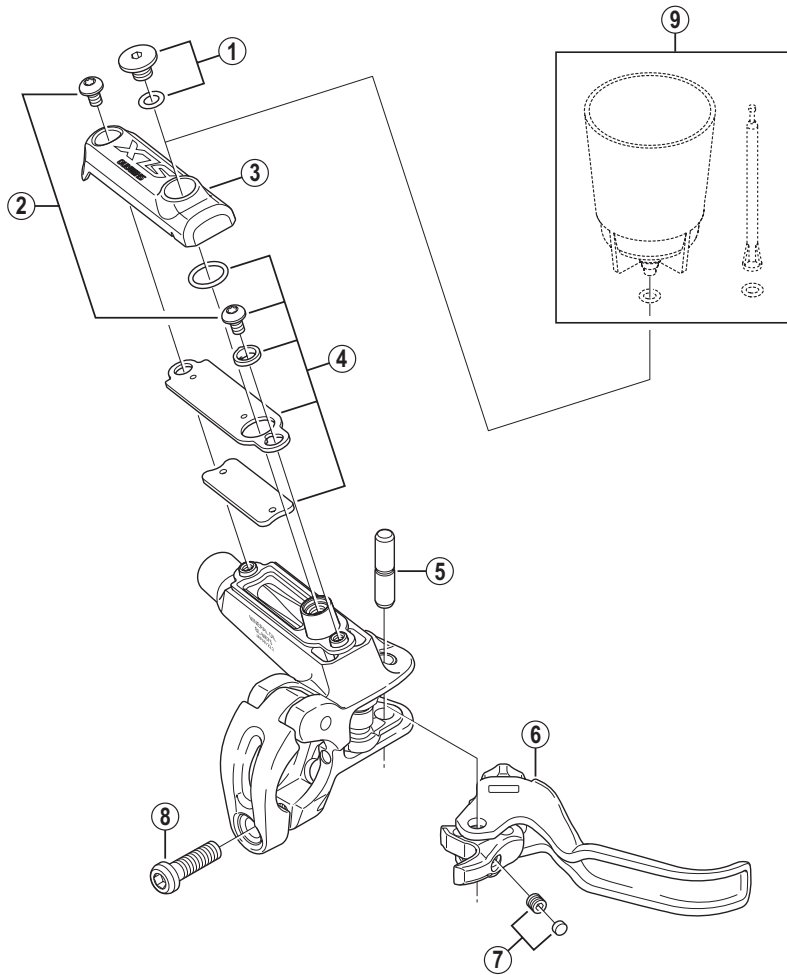

SHIMANO SLX Brake Lever

BL-M675 For Disc Brake

BL-M785
BL-M640

ITEM NO.	SHIMANO CODE NO.	DESCRIPTION	INTERCHANGEABILITY	
			BL-M785	BL-M640
1	Y8VJ98010	Bleed Screw (M5 x 4.7) & O-Ring	B	A
2	Y8VC98050	Lid Fixing Bolt (M3) 2 pcs.	A	A
3	Y8VL05100	R.H. Lid		
	Y8VL06100	L.H. Lid		
4	Y8VC98060	Separator Unit	A	A
5	Y8VJ07000	Lever Axle $\phi 5$		A
6	Y8VV98010	R.H. Lever Member Unit		
	Y8VV98020	L.H. Lever Member Unit		
7	Y8VJ98040	Lever Axle Fixing Bolt & Cap		A
8	Y8VC10000	Clamp Bolt (M5 x 18)	A	A
9	ESMDISCBP	Funnel & Oil Stopper	A	A

A: Same parts.

B: Parts are usable, but differ in materials, appearance, finish, size, etc.

Absence of mark indicates non-interchangeability.

Apr.-2012-3394

© Shimano Inc. I

Specifications are subject to change without notice.