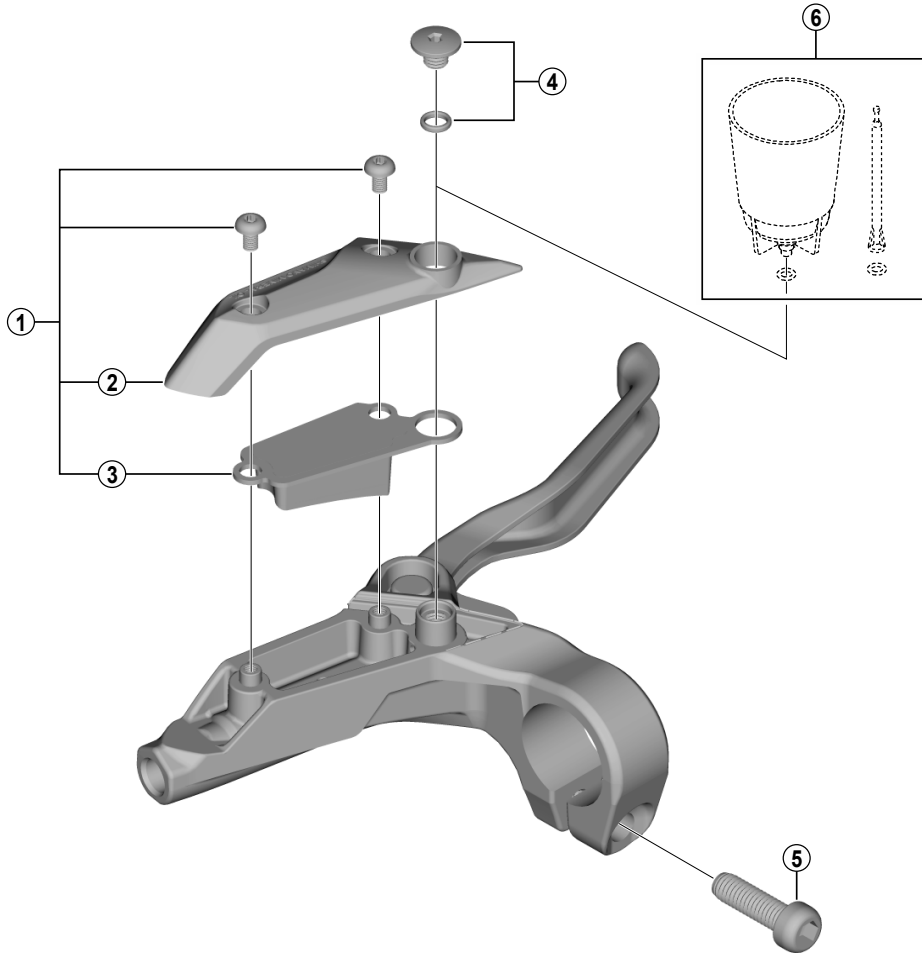

Brake Lever (For Disc Brake)

BL-M315 Black

BL-M355

ITEM NO.	SHIMANO CODE NO.	DESCRIPTION	INTERCHANGEABILITY	
1	Y8PD98010	R.H. Lid Unit		
	Y8PD98020	L.H. Lid Unit		
2	Y8PD05000	R.H. Lid		
	Y8PD06000	L.H. Lid		
3	Y8PD08000	R.H. Diaphragm		
	Y8PD09000	L.H. Diaphragm		
4	Y8V198030	Bleed Screw (M5 x 4.6) & O-Ring	A	
5	Y6A780200	Clamp Bolt (M6 x 19.5)	A	
6	ESMDISCBP	Funnel & Oil Stopper	A	

A: Same parts.

B: Parts are usable, but differ in materials, appearance, finish, size, etc.

Absence of mark indicates non-interchangeability.

Specifications are subject to change without notice.

Mar.-2016-4100