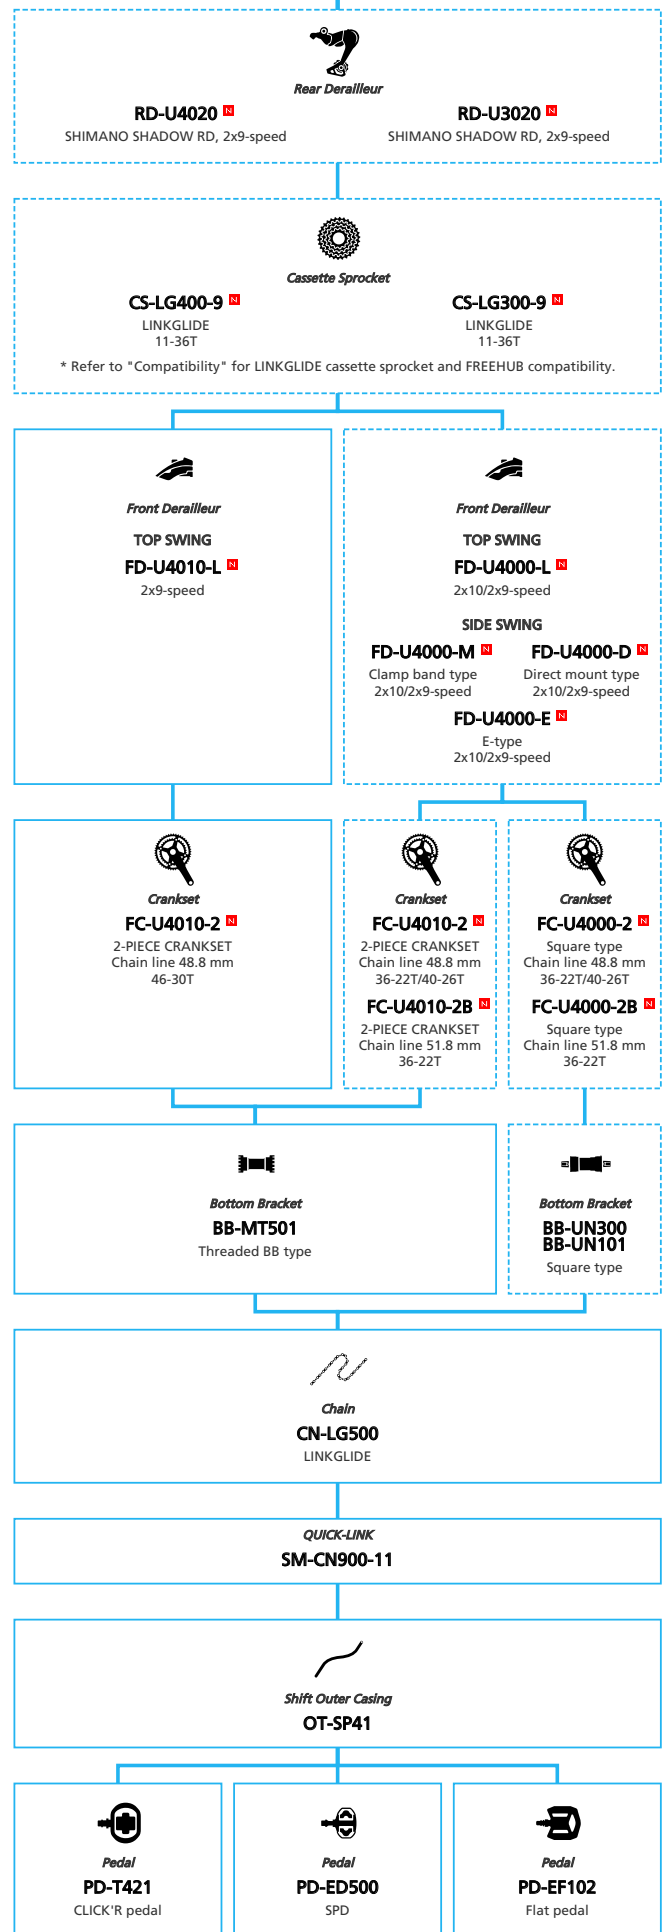

CONTENTS

Line-up chart (in English only)

SHIMANO CUES U8000

2x11-speed

1x11-speed

SHIMANO CUES U6000

2x11-speed

1x11-speed

2x10-speed

1x10-speed

SHIMANO CUES U4000

2x9-speed

1x9-speed

SHIMANO CUES U8000 2x11-speed

- ... New model
- ... Additional option
- ... Alternative option
- ... All select
- ... Single select

SHIMANO **CUES U8000** 1x11-speed

SHIMANO **CUES** U6000 1x11-speed

- ... New model
- ... Additional option
- ... Alternative option
- ... All select
- ... Single select

SHIMANO CUES U6000 2x10-speed

- ... New model
- ... Additional option
- ... All select
- ... Alternative option
- ... Single select

SHIMANO **CUES** U6000 1x10-speed

- ... New model
- ... Additional option
- ... All select
- ... Alternative option
- ... Single select

SHIMANO **CUES** U4000 2x9-speed

- ... New model
- ... Additional option
- ... Alternative option
- ... All select
- ... Single select