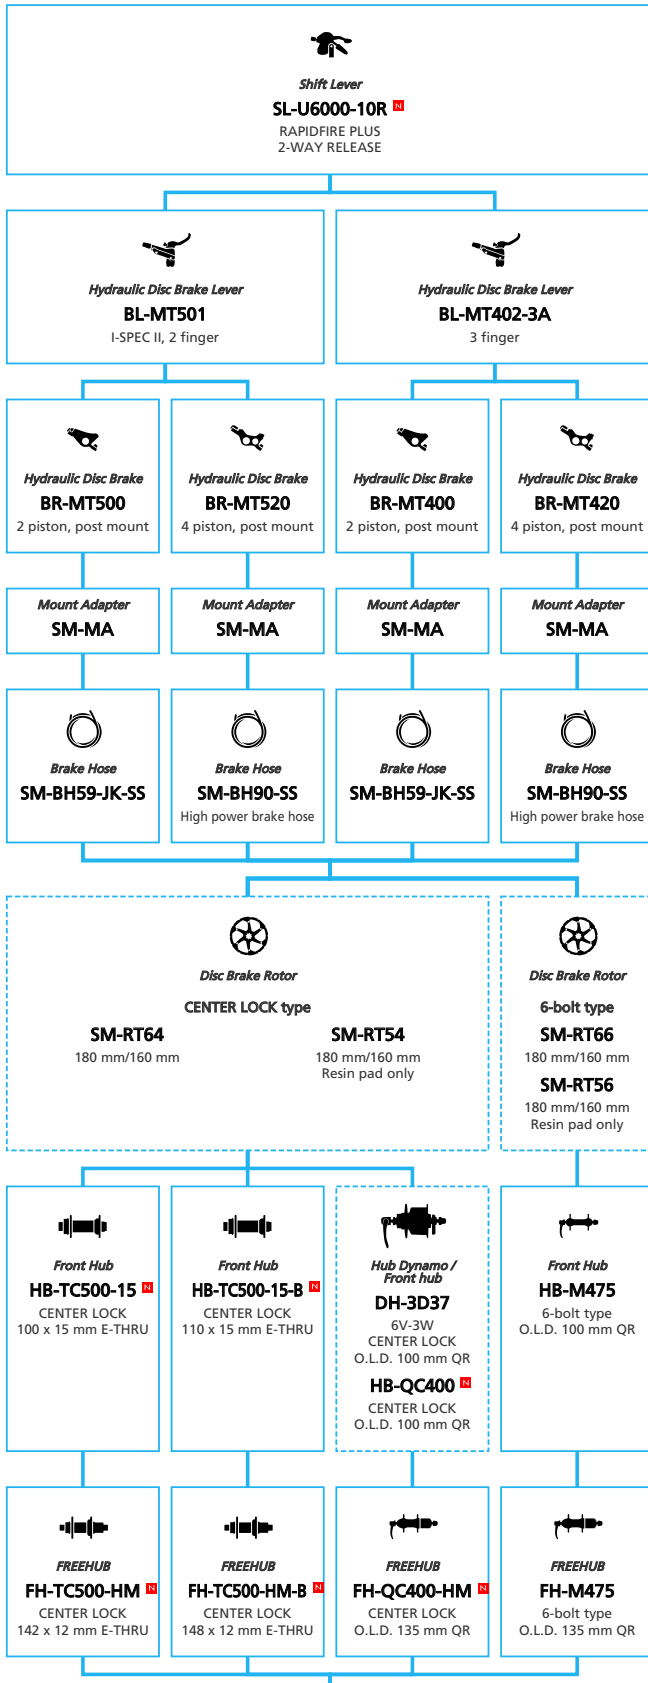

CONTENTS

Line-up chart (in English only)

SHIMANO CUES U8000

2x11-speed

1x11-speed

SHIMANO CUES U6000

2x11-speed

1x11-speed

2x10-speed

1x10-speed

SHIMANO CUES U4000

2x9-speed

1x9-speed

SHIMANO CUES U8000 2x11-speed

- ... New model
- ... Additional option
- ... Alternative option
- ... All select
- ... Single select

SHIMANO **CUES U8000** 1x11-speed

SHIMANO **CUES** U6000 1x11-speed

- ... New model
- ... Additional option
- ... Alternative option
- ... All select
- ... Single select

SHIMANO CUES U6000 2x10-speed

- ... New model
- ... Additional option
- ... All select
- ... Alternative option
- ... Single select

SHIMANO **CUES** U6000 1x10-speed

- ... New model
- ... Additional option
- ... All select
- ... Alternative option
- ... Single select

SHIMANO **CUES** U4000 2x9-speed

- ... New model
- ... Additional option
- ... Alternative option
- ... All select
- ... Single select