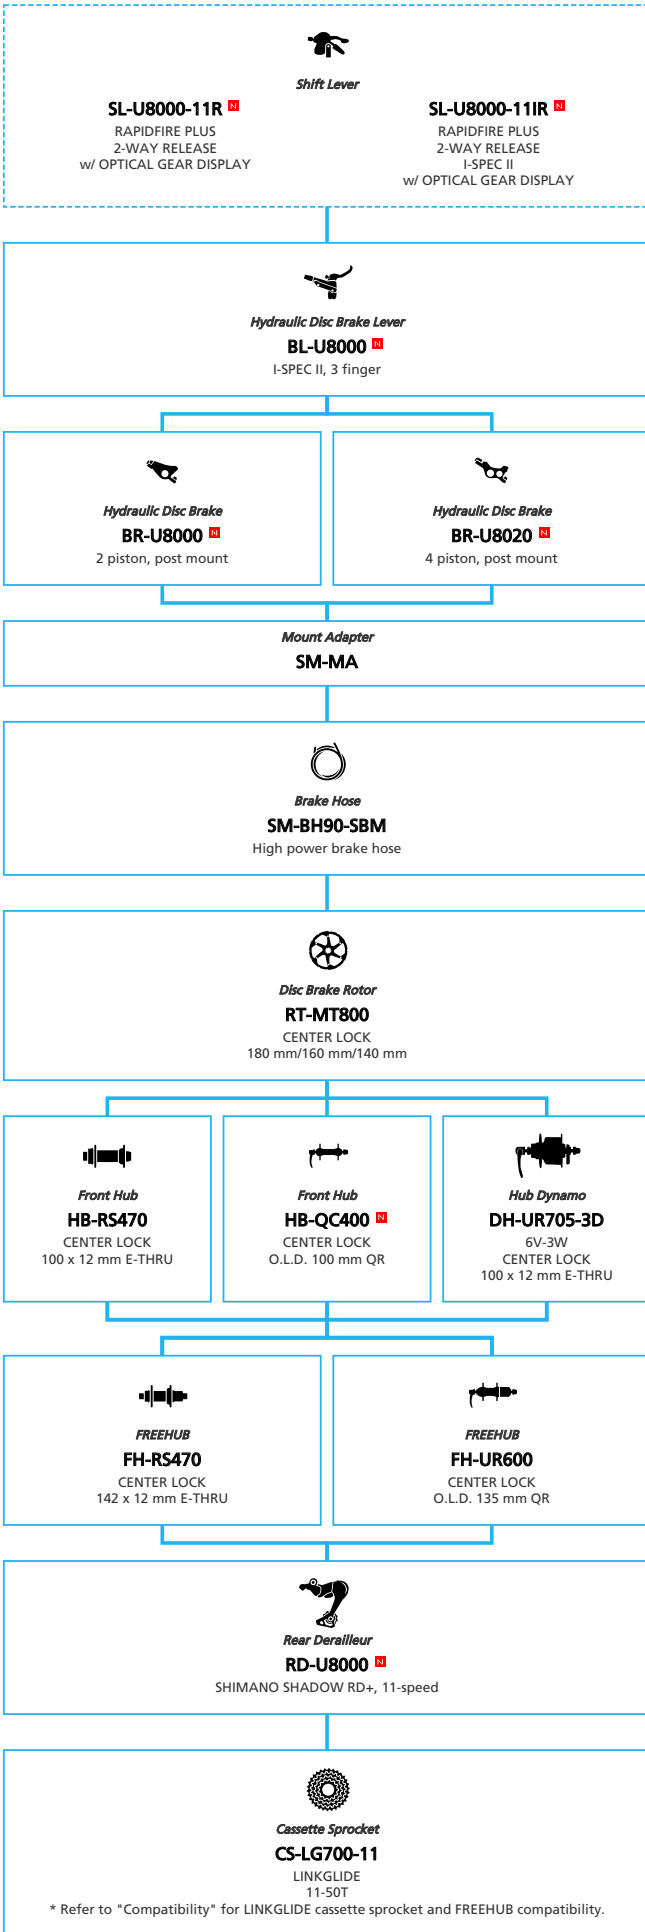

CONTENTS

Line-up chart (in English only)

SHIMANO CUES U8000

2x11-speed

1x11-speed

SHIMANO CUES U6000

2x11-speed

1x11-speed

2x10-speed

1x10-speed

SHIMANO CUES U4000

2x9-speed

1x9-speed

SHIMANO CUES U8000 2x11-speed

- ... New model
- ... Additional option
- ... Alternative option
- ... All select
- ... Single select

SHIMANO **CUES U8000** 1x11-speed

- ... New model
- ... Additional option
- ... All select
- ... Alternative option
- ... Single select

SHIMANO CUES U6000 2x11-speed

- ... New model
- ... Additional option
- ... All select
- ... Alternative option
- ... Single select

SHIMANO **CUES** U6000 1x11-speed

- ... New model
- ... Additional option
- ... Alternative option
- ... All select
- ... Single select

SHIMANO CUES U6000 2x10-speed

- ... New model
- ... Additional option
- ... All select
- ... Alternative option
- ... Single select