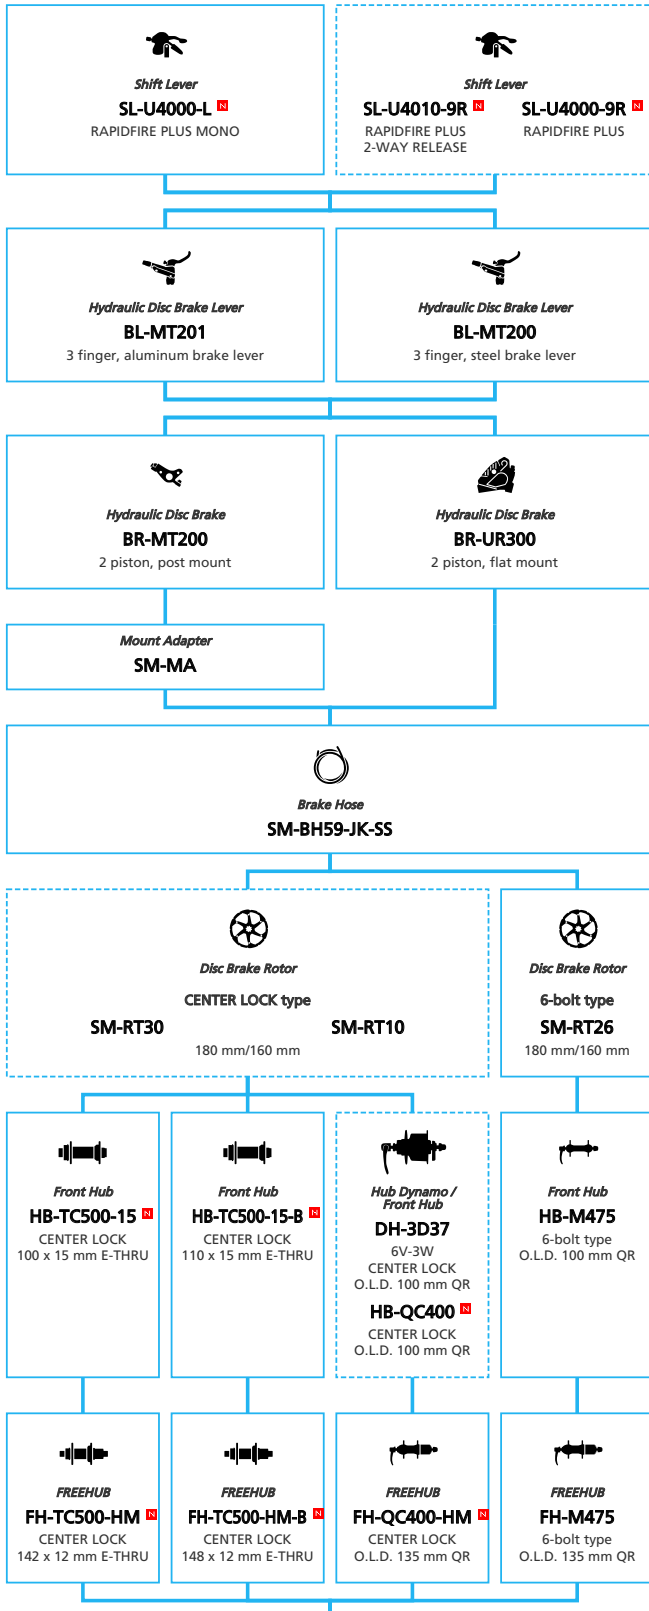

CONTENTS

Line-up chart (in English only)

SHIMANO CUES U8000

2x11-speed

1x11-speed

SHIMANO CUES U6000

2x11-speed

1x11-speed

- ... New model
- ... Additional option
- ... All select
- ... Alternative option
- ... Single select

SHIMANO CUES U6000 2x11-speed

- ... New model
- ... Additional option
- ... All select
- ... Alternative option
- ... Single select

SHIMANO **CUES** U6000 1x11-speed

- ... New model
- ... Additional option
- ... Alternative option
- ... All select
- ... Single select

SHIMANO CUES U6000 2x10-speed

- ... New model
- ... Additional option
- ... All select
- ... Alternative option
- ... Single select

SHIMANO **CUES** U6000 1x10-speed

- ... New model
- ... Additional option
- ... All select
- ... Alternative option
- ... Single select

SHIMANO **CUES** U4000 2x9-speed

- ... New model
- ... Additional option
- ... Alternative option
- ... All select
- ... Single select