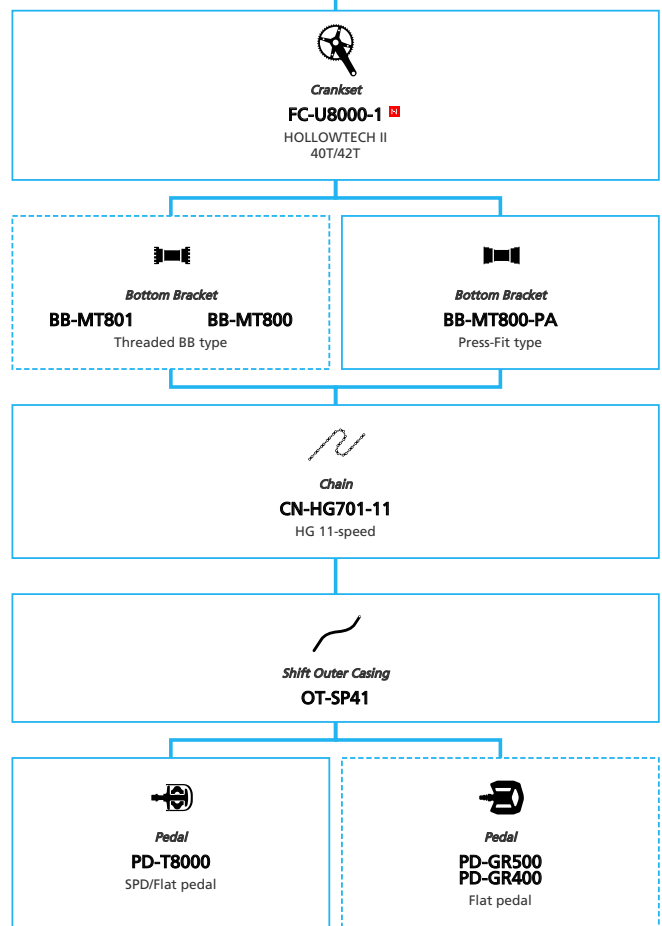

CONTENTS

Line-up chart (in English only)

SHIMANO CUES U8000

2x11-speed

1x11-speed

SHIMANO CUES U6000

2x11-speed

1x11-speed

2x10-speed

1x10-speed

SHIMANO CUES U4000

2x9-speed

1x9-speed

SHIMANO CUES U8000 2x11-speed

- ... New model
- ... Additional option
- ... Alternative option
- ... All select
- ... Single select

SHIMANO **CUES U8000** 1x11-speed

- ... New model
- ... Additional option
- ... All select
- ... Alternative option
- ... Single select

SHIMANO CUES U6000 2x11-speed

- ... New model
- ... Additional option
- ... All select
- ... Alternative option
- ... Single select