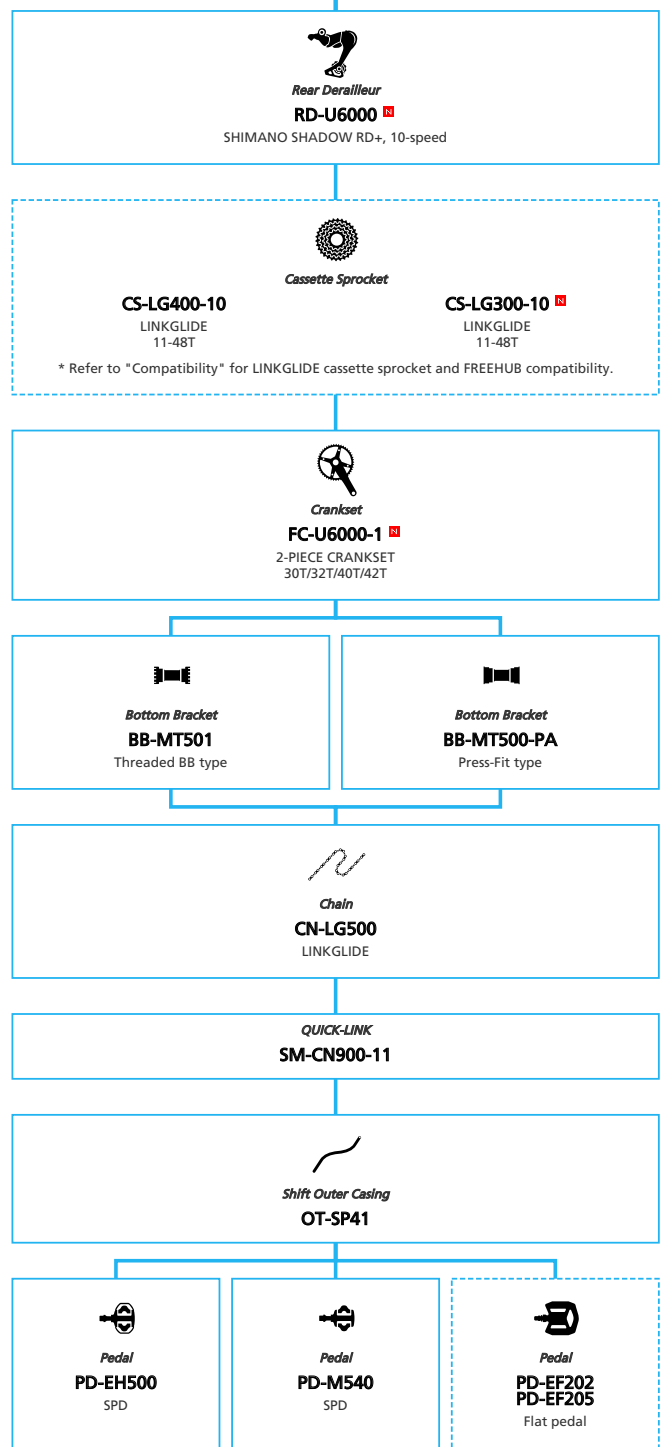

CONTENTS

Line-up chart (in English only)

SHIMANO CUES U8000

2x11-speed

1x11-speed

SHIMANO CUES U6000

2x11-speed

1x11-speed

SHIMANO **CUES** U6000 1x11-speed

- ... New model
- ... Additional option
- ... Alternative option
- ... All select
- ... Single select

SHIMANO CUES U6000 2x10-speed

- ... New model
- ... Additional option
- ... All select
- ... Alternative option
- ... Single select

SHIMANO **CUES** U6000 1x10-speed

- ... New model
- ... Additional option
- ... All select
- ... Alternative option
- ... Single select

SHIMANO **CUES** U4000 2x9-speed

- ... New model
- ... Additional option
- ... Alternative option
- ... All select
- ... Single select