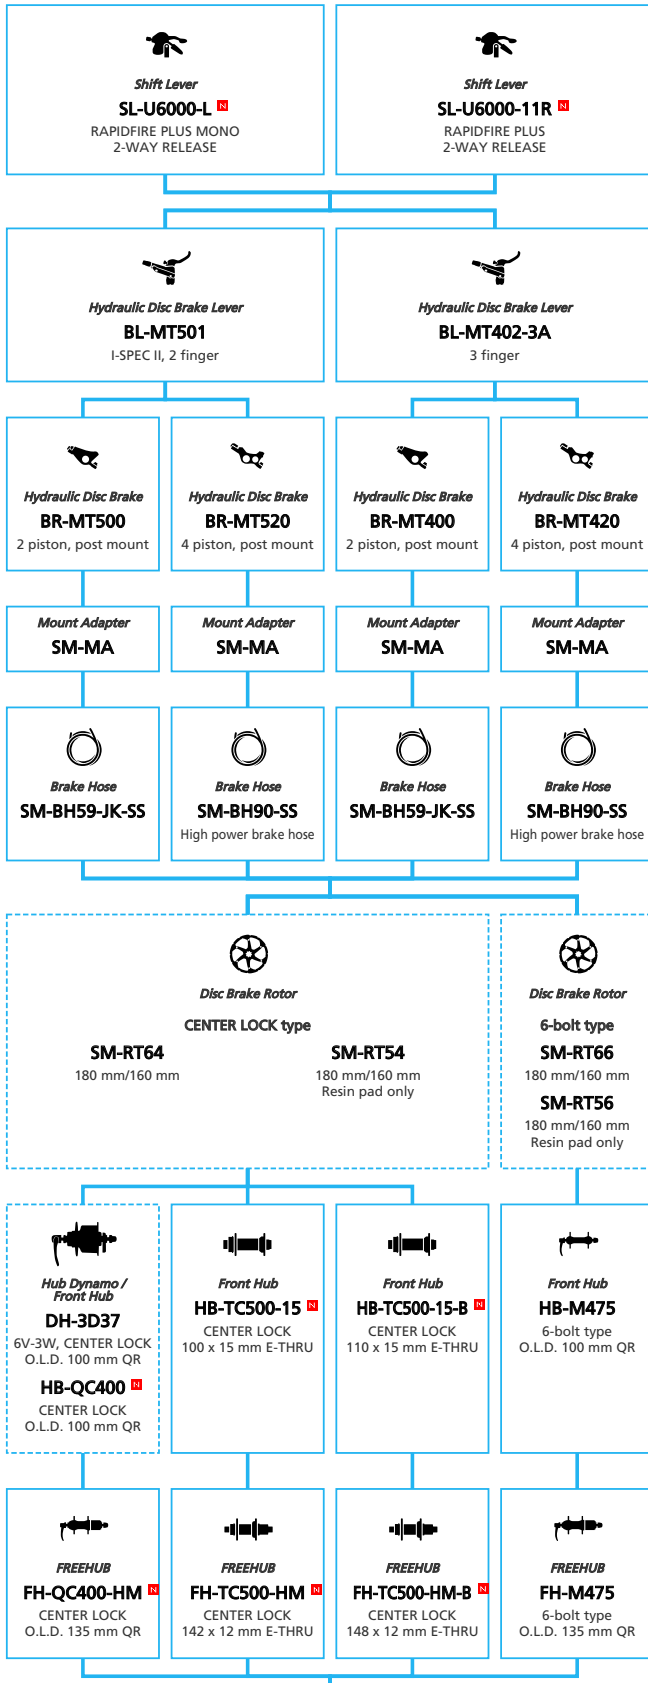

CONTENTS

Line-up chart (in English only)

SHIMANO CUES U8000

2x11-speed

1x11-speed

SHIMANO CUES U6000

2x11-speed

1x11-speed

2x10-speed

1x10-speed

SHIMANO CUES U4000

2x9-speed

1x9-speed

SHIMANO CUES U8000 2x11-speed

- ... New model
- ... Additional option
- ... Alternative option
- ... All select
- ... Single select

SHIMANO **CUES U8000** 1x11-speed

- ... New model
- ... Additional option
- ... All select
- ... Alternative option
- ... Single select

SHIMANO CUES U6000 2x11-speed

- ... New model
- ... Additional option
- ... All select
- ... Alternative option
- ... Single select

SHIMANO **CUES** U6000 1x11-speed

- ... New model
- ... Additional option
- ... Alternative option
- ... All select
- ... Single select

SHIMANO CUES U6000 2x10-speed

- ... New model
- ... Additional option
- ... All select
- ... Alternative option
- ... Single select