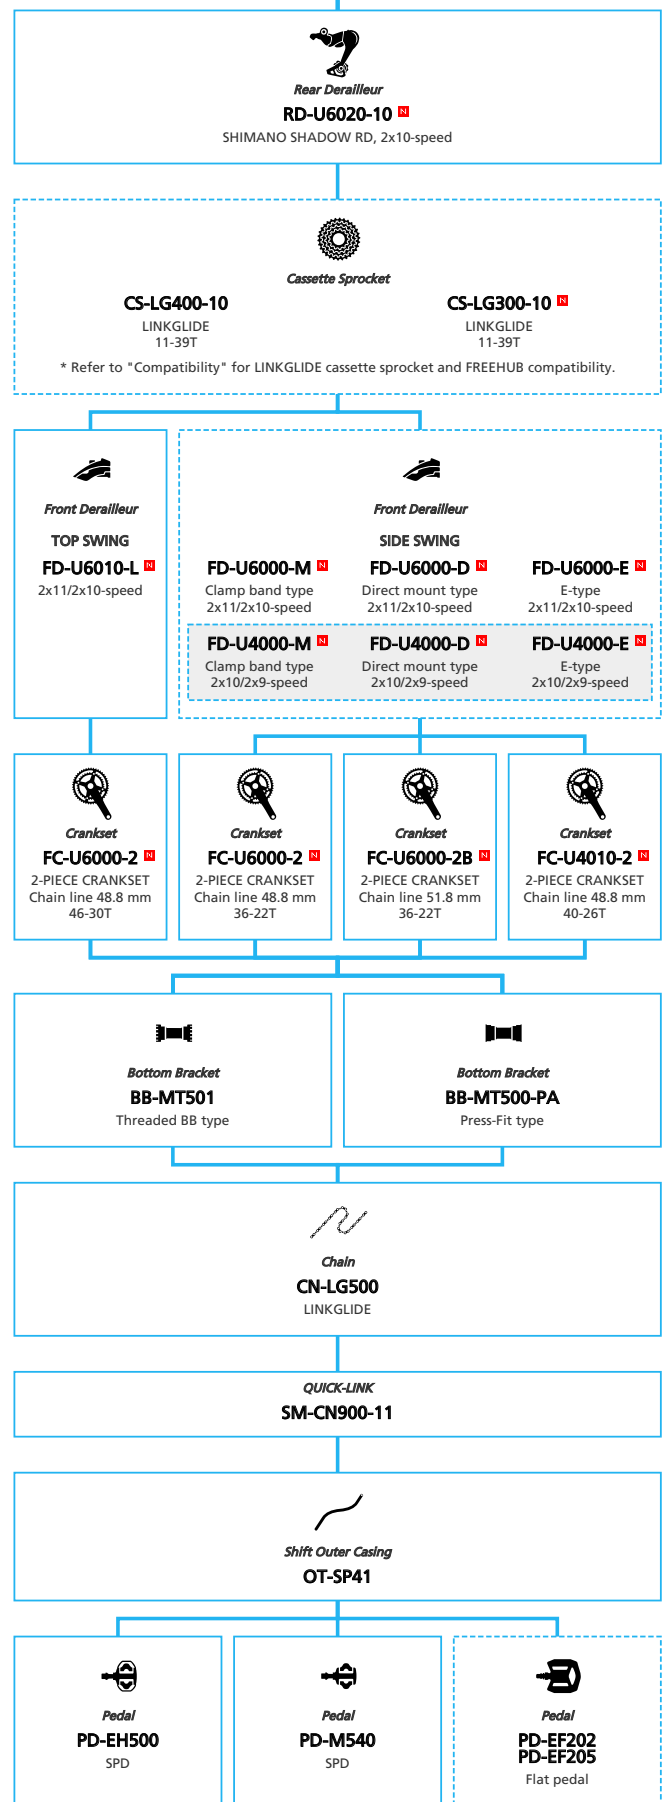

CONTENTS

Line-up chart (in English only)

SHIMANO CUES U8000

2x11-speed

1x11-speed

SHIMANO CUES U6000

2x11-speed

1x11-speed

2x10-speed

1x10-speed

SHIMANO CUES U4000

2x9-speed

1x9-speed

SHIMANO CUES U8000 2x11-speed

- ... New model
- ... Additional option
- ... Alternative option
- ... All select
- ... Single select

SHIMANO **CUES U8000** 1x11-speed

- ... New model
- ... Additional option
- ... All select
- ... Alternative option
- ... Single select

SHIMANO CUES U6000 2x11-speed

- ... New model
- ... Additional option
- ... All select
- ... Alternative option
- ... Single select

SHIMANO **CUES** U6000 1x11-speed

- ... New model
- ... Additional option
- ... Alternative option
- ... All select
- ... Single select

SHIMANO CUES U6000 2x10-speed

- ... New model
- ... Additional option
- ... All select
- ... Alternative option
- ... Single select