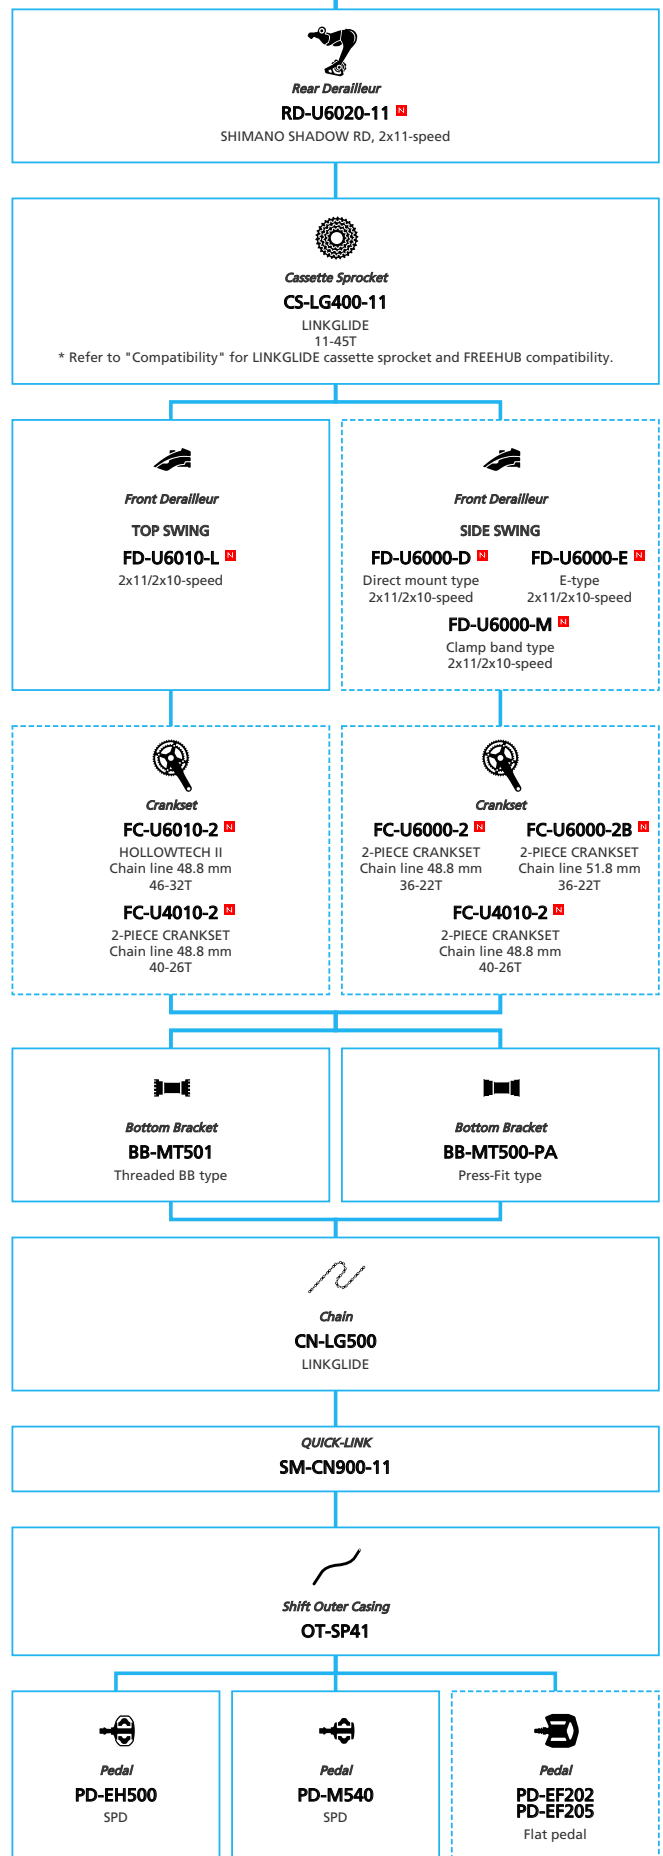

CONTENTS

Line-up chart (in English only)

SHIMANO CUES U8000

2x11-speed

1x11-speed

SHIMANO CUES U6000

2x11-speed

1x11-speed

2x10-speed

1x10-speed

SHIMANO CUES U4000

2x9-speed

1x9-speed

SHIMANO CUES U8000 2x11-speed

- ... New model
- ... Additional option
- ... Alternative option
- ... All select
- ... Single select

SHIMANO **CUES U8000** 1x11-speed

- ... New model
- ... Additional option
- ... All select
- ... Alternative option
- ... Single select

SHIMANO CUES U6000 2x11-speed

- ... New model
- ... Additional option
- ... All select
- ... Alternative option
- ... Single select