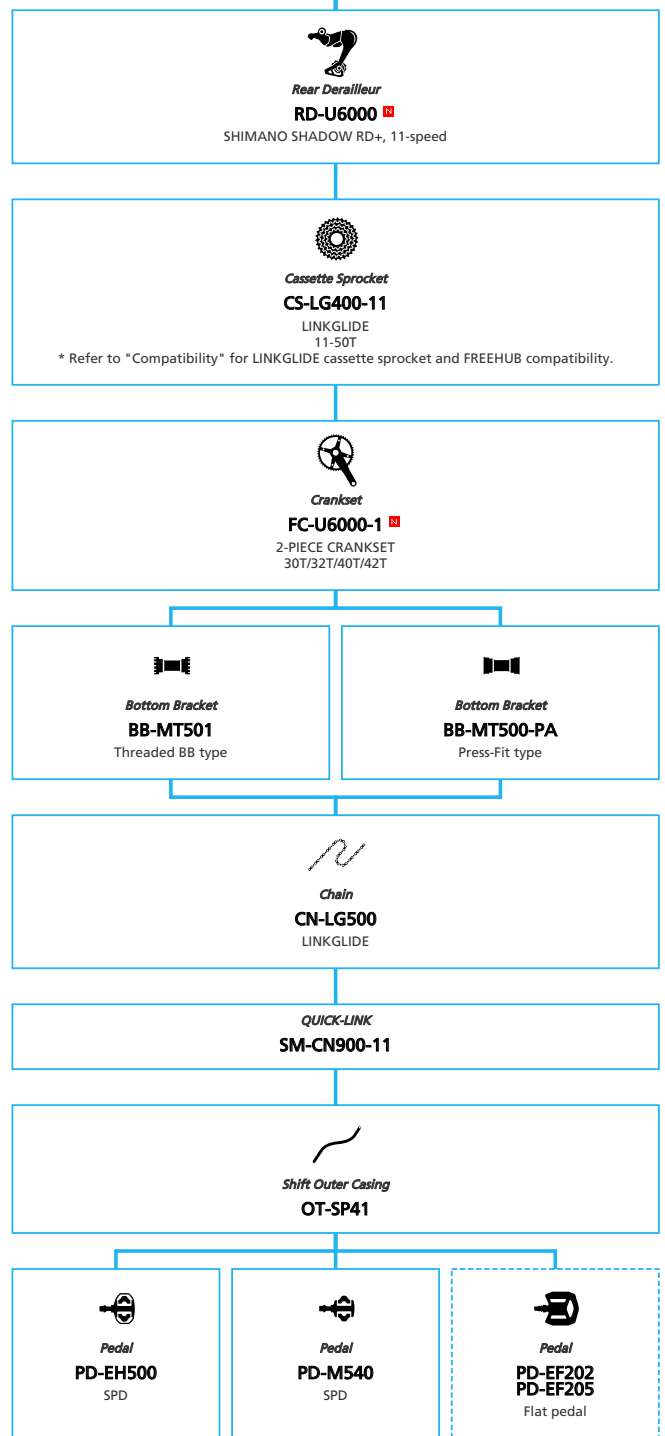

CONTENTS

Line-up chart (in English only)

SHIMANO CUES U8000

2x11-speed

1x11-speed

SHIMANO CUES U6000

2x11-speed

1x11-speed

- ... New model
- ... Additional option
- ... All select
- ... Alternative option
- ... Single select

SHIMANO CUES U6000 2x11-speed

- ... New model
- ... Additional option
- ... All select
- ... Alternative option
- ... Single select

SHIMANO **CUES** U6000 1x11-speed

- ... New model
- ... Additional option
- ... Alternative option
- ... All select
- ... Single select

SHIMANO CUES U6000 2x10-speed

- ... New model
- ... Additional option
- ... All select
- ... Alternative option
- ... Single select