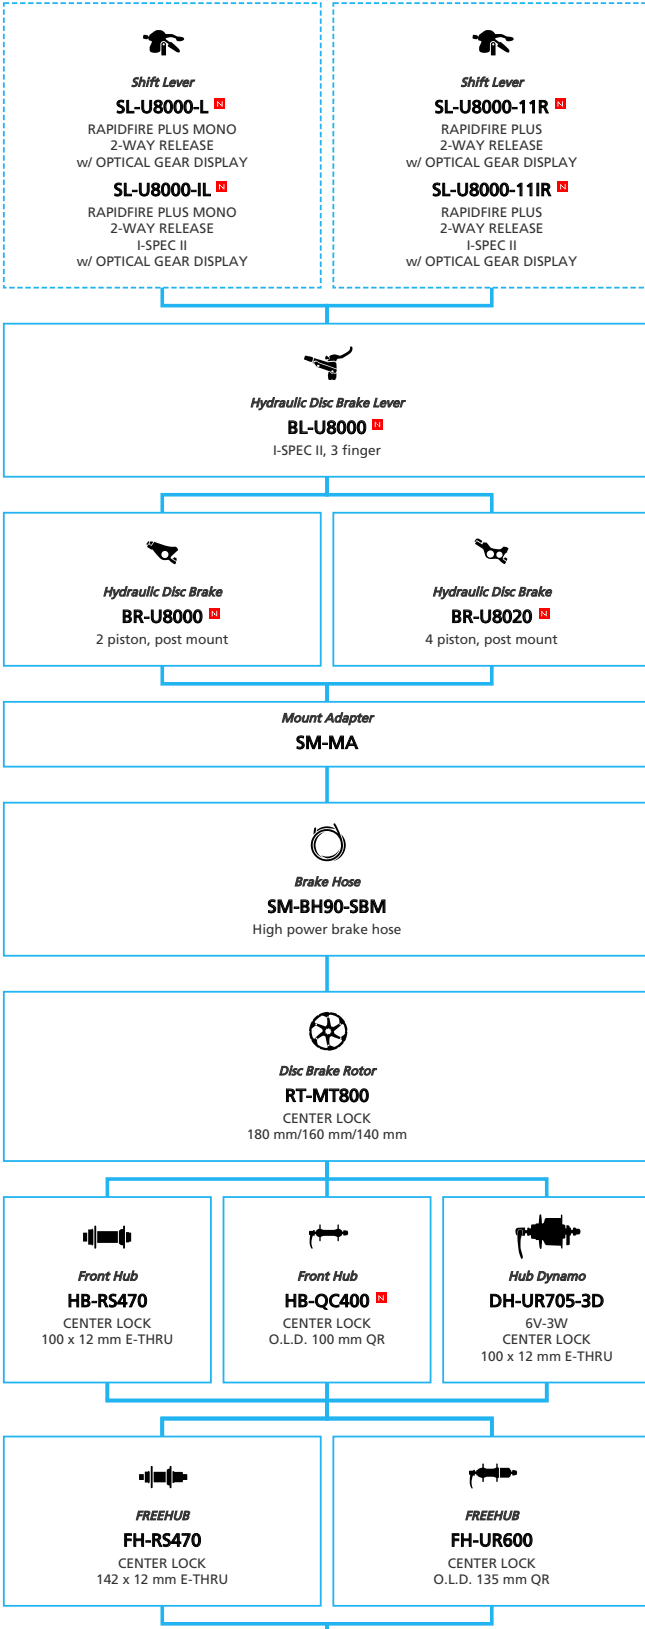

CONTENTS

Line-up chart (in English only)

SHIMANO CUES U8000

2x11-speed

1x11-speed

SHIMANO CUES U6000

2x11-speed

1x11-speed

2x10-speed

1x10-speed

SHIMANO CUES U4000

2x9-speed

1x9-speed

SHIMANO CUES U8000 2x11-speed

- ... New model
- ... Additional option
- ... Alternative option
- ... All select
- ... Single select

SHIMANO **CUES U8000** 1x11-speed

- ... New model
- ... Additional option
- ... All select
- ... Alternative option
- ... Single select

SHIMANO CUES U6000 2x11-speed

- ... New model
- ... Additional option
- ... All select
- ... Alternative option
- ... Single select