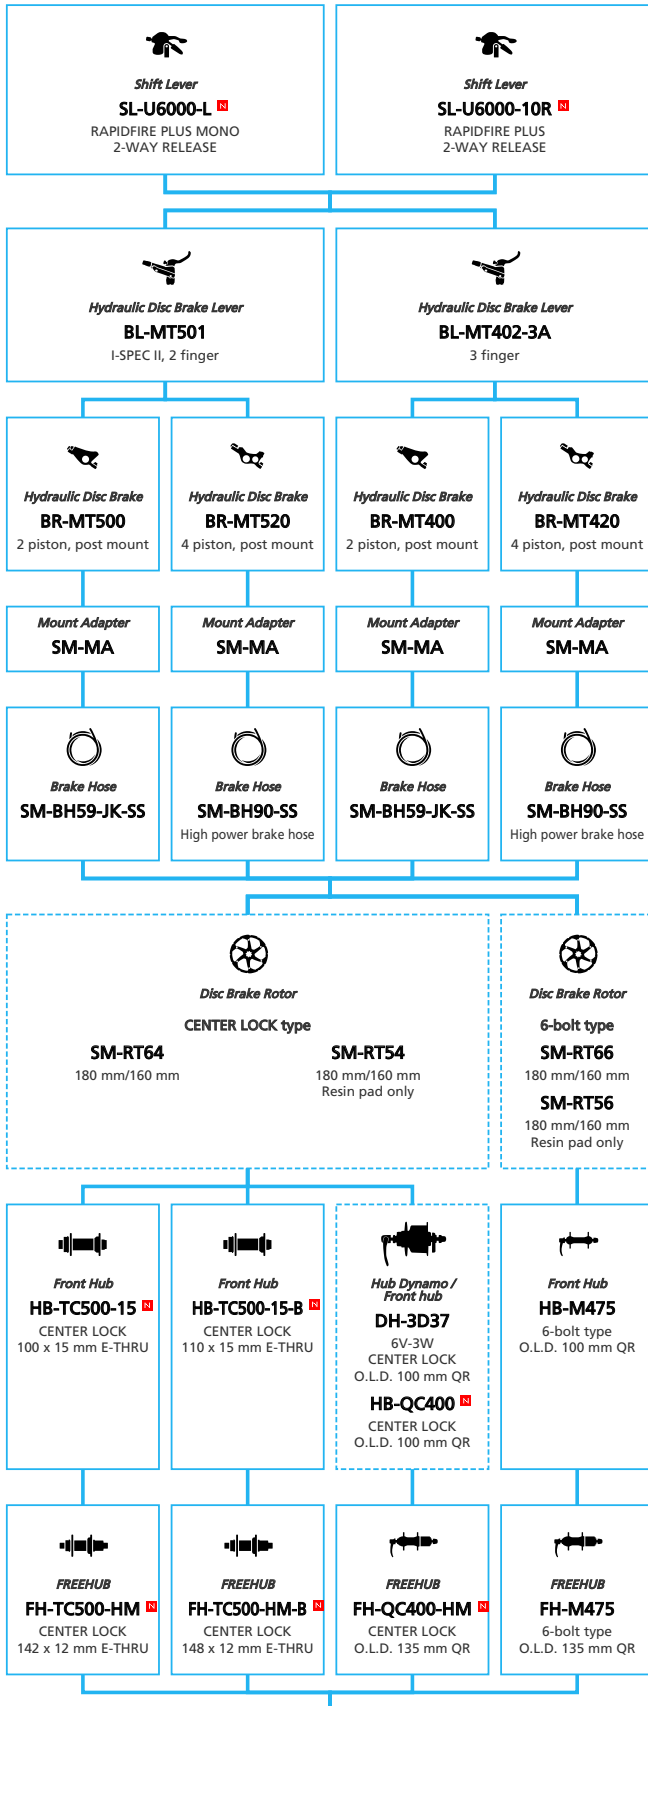

CONTENTS

Line-up chart (in English only)

SHIMANO CUES U8000

2x11-speed

1x11-speed

SHIMANO CUES U6000

2x11-speed

1x11-speed

2x10-speed

1x10-speed

SHIMANO CUES U4000

2x9-speed

1x9-speed

SHIMANO CUES U8000 2x11-speed

- ... New model
- ... Additional option
- ... Alternative option
- ... All select
- ... Single select

SHIMANO **CUES U8000** 1x11-speed

- ... New model
- ... Additional option
- ... All select
- ... Alternative option
- ... Single select

SHIMANO CUES U6000 2x11-speed

- ... New model
- ... Additional option
- ... All select
- ... Alternative option
- ... Single select

SHIMANO **CUES** U6000 1x11-speed

- ... New model
- ... Additional option
- ... Alternative option
- ... All select
- ... Single select

SHIMANO CUES U6000 2x10-speed

- ... New model
- ... Additional option
- ... All select
- ... Alternative option
- ... Single select