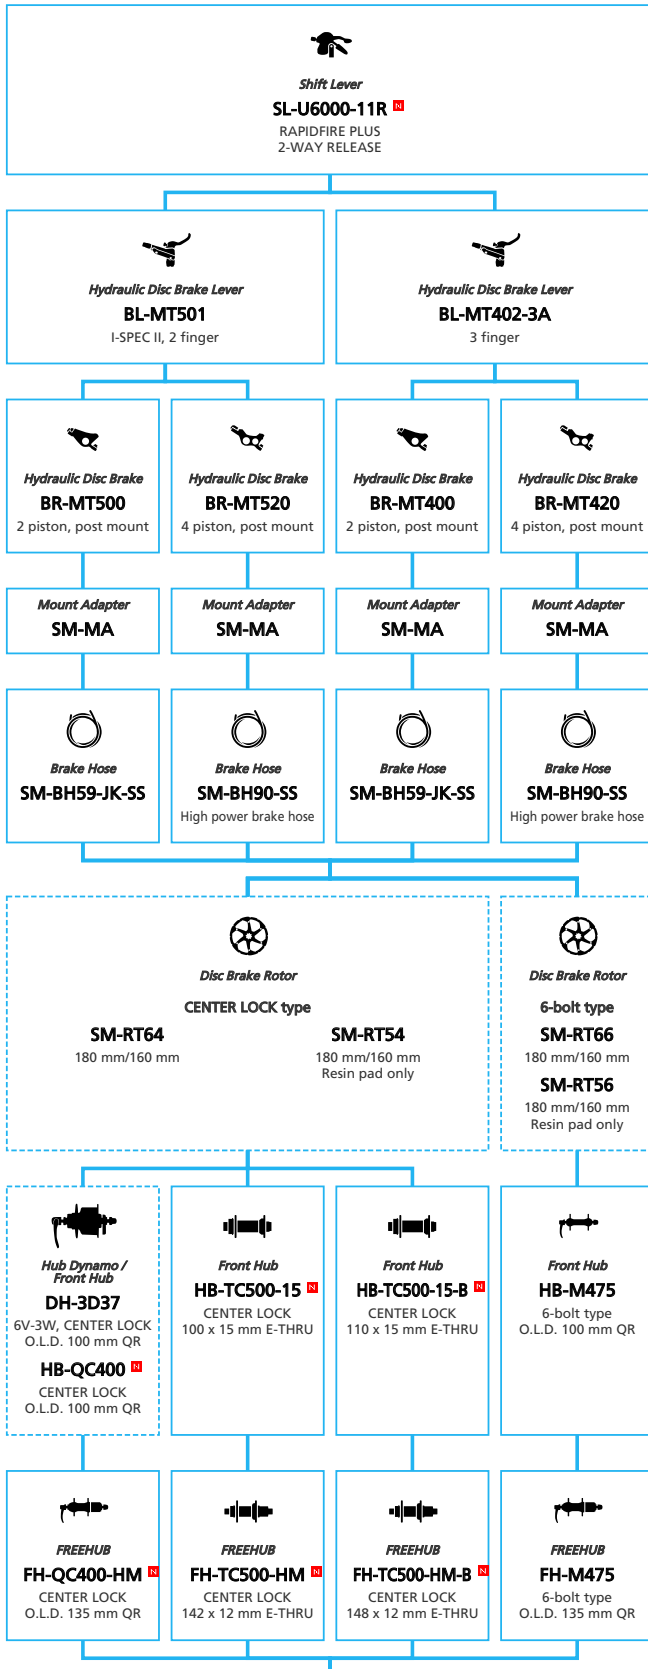

CONTENTS

Line-up chart (in English only)

SHIMANO CUES U8000

2x11-speed

1x11-speed

SHIMANO CUES U6000

2x11-speed

1x11-speed

2x10-speed

1x10-speed

SHIMANO CUES U4000

2x9-speed

1x9-speed

SHIMANO CUES U8000 2x11-speed

- ... New model
- ... Additional option
- ... Alternative option
- ... All select
- ... Single select

SHIMANO **CUES U8000** 1x11-speed

- ... New model
- ... Additional option
- ... All select
- ... Alternative option
- ... Single select

SHIMANO CUES U6000 2x11-speed

- ... New model
- ... Additional option
- ... All select
- ... Alternative option
- ... Single select

SHIMANO **CUES** U6000 1x11-speed

- ... New model
- ... Additional option
- ... Alternative option
- ... All select
- ... Single select

SHIMANO CUES U6000 2x10-speed

- ... New model
- ... Additional option
- ... All select
- ... Alternative option
- ... Single select