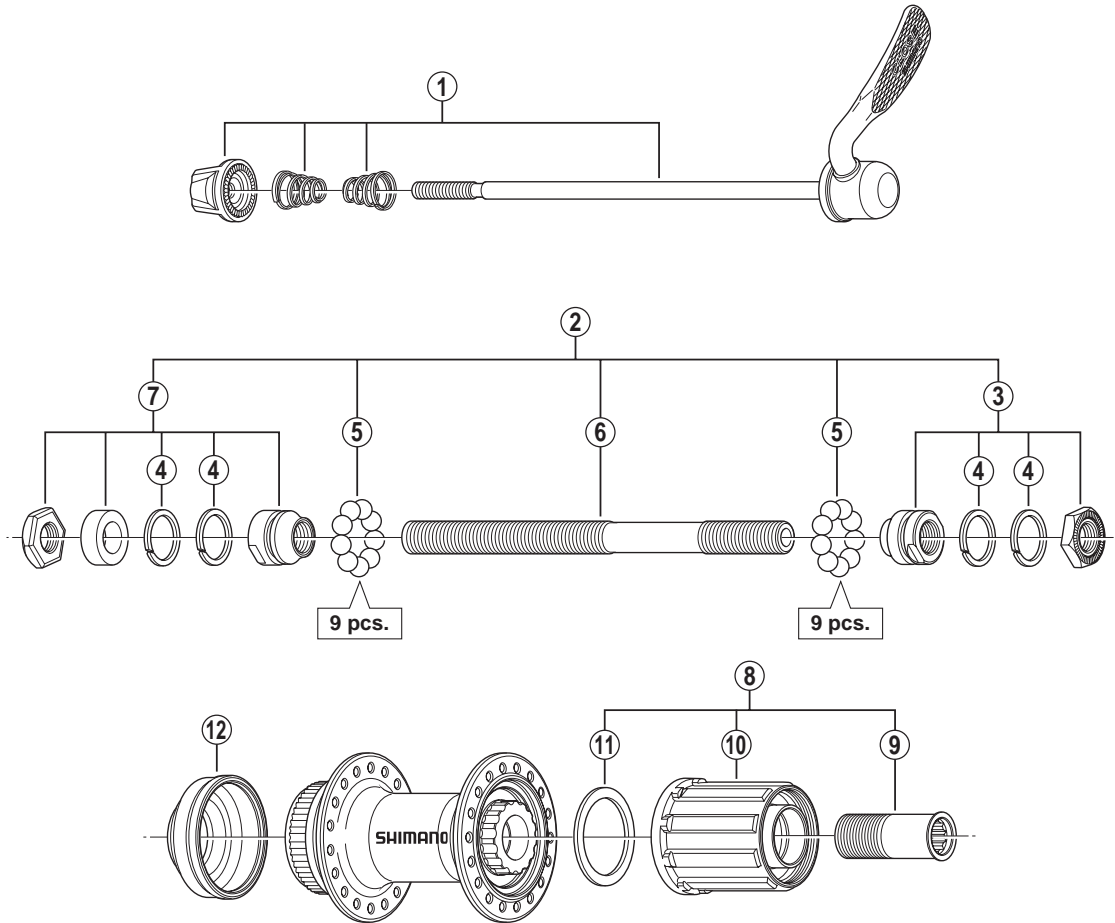

Freehub (8/9/10-Speed)
FH-RM66-L For Disc Brake

• Over Lock Nut Dimension: 135 mm (5-5/16")

ITEM NO.	SHIMANO CODE NO.	DESCRIPTION	INTERCHANGEABILITY
1	Y3B598010	Complete Quick Release 166 mm (6-17/32")	A
	Y3B598020	Complete Quick Release 170 mm (6-11/16")	A
2	Y3TD98010	Complete Hub Axle 146 mm (5-3/4")	
3	Y3TD98020	Right Hand Lock Nut Unit	
4	Y29905000	Seal Ring	A
5	Y00091310	Steel Ball (1/4") 18 pcs.	A
6	Y30K01200	Hub Axle M10 x 146 mm (5-3/4")	A
7	Y3TD98030	Left Hand Lock Nut Unit	
8	Y3TD98040	Complete Freewheel Body	
9	Y3BL03000	Body Fixing Bolt	A
10	Y3TD98050	Freewheel Body Unit	
11	Y3TD06000	Hub Shell Spacer	
12	Y25Y06000	Rotor Mount Cover	A

A: Same parts.

B: Parts are usable, but differ in materials, appearance, finish, size, etc.

Absence of mark indicates non-interchangeability.

FH-RM65

Mar.-2011-3251
 © Shimano Inc. I

Specifications are subject to change without notice.

SHIMANO