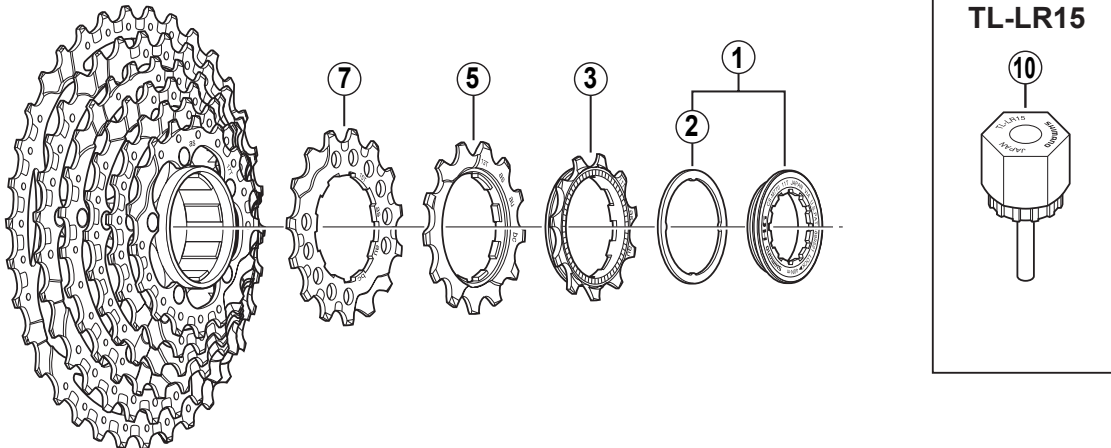

DEORE XT Cassette Sprocket (Silver Gear)

CS-M770 9-Speed
aQ/as-Group

aQ-Group

as-Group

- aQ-group sprocket teeth combination: 11 - 12 - 14 - 16 - 18 - 21 - 24 - 28 - 32T
- as-group sprocket teeth combination: 11 - 13 - 15 - 17 - 20 - 23 - 26 - 30 - 34T

ITEM NO.	SHIMANO CODE NO.	DESCRIPTION	INTERCHANGEABILITY	
			CS-M970	CS-M760
1	Y-1ZE 98010	Lock Ring & Spacer	B	B
* 2	Y-10Z 04000	Lock Ring Spacer	A	B
3	Y-1ZA 11001	Sprocket Wheel 11 T (Built in spacer type) for aQ-Group	B	A
	Y-10K 1145D	Sprocket Wheel 11 T (Built in spacer type) for as-Group	A	A
4	Y-1ZA 12441	Sprocket Wheel 12 T (Built in spacer type)	B	A
5	Y-1ZA 13451	Sprocket Wheel 13 T (Built in spacer type)	B	A
6	Y-1ZA 14441	Sprocket Wheel 14 T	B	A
7	Y-1ZA 15451	Sprocket Wheel 15 T	B	A
8	Y-1ZA 16441	Sprocket Wheel 16 T	B	A
9	Y-10R 03000	Sprocket Spacer (t=2.56mm)	B	A
10	Y-120 09230	Lock Ring Removal Tool (TL-LR15)	A	A