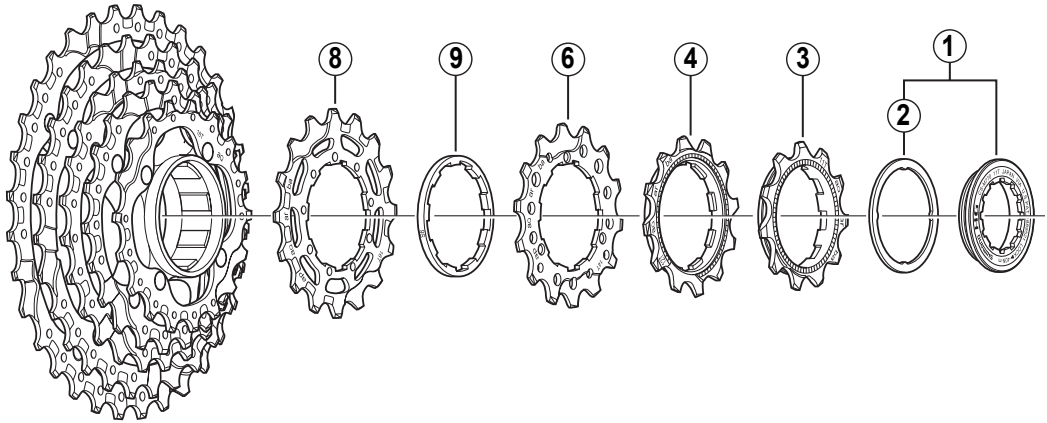

DEORE XT Cassette Sprocket (Silver Gear)

CS-M770 9-Speed
aQ/as-Group

aQ-Group

as-Group

- aQ-group sprocket teeth combination: 11 - 12 - 14 - 16 - 18 - 21 - 24 - 28 - 32T
- as-group sprocket teeth combination: 11 - 13 - 15 - 17 - 20 - 23 - 26 - 30 - 34T

ITEM NO.	SHIMANO CODE NO.	DESCRIPTION	INTERCHANGEABILITY	
			CS-M970	CS-M760
1	Y-1ZE 98010	Lock Ring & Spacer	B	B
* 2	Y-10Z 04000	Lock Ring Spacer	A	B
3	Y-1ZA 11001	Sprocket Wheel 11 T (Built in spacer type) for aQ-Group	B	A
	Y-10K 1145D	Sprocket Wheel 11 T (Built in spacer type) for as-Group	A	A
4	Y-1ZA 12441	Sprocket Wheel 12 T (Built in spacer type)	B	A
5	Y-1ZA 13451	Sprocket Wheel 13 T (Built in spacer type)	B	A
6	Y-1ZA 14441	Sprocket Wheel 14 T	B	A
7	Y-1ZA 15451	Sprocket Wheel 15 T	B	A
8	Y-1ZA 16441	Sprocket Wheel 16 T	B	A
9	Y-10R 03000	Sprocket Spacer (t=2.56mm)	B	A
10	Y-120 09230	Lock Ring Removal Tool (TL-LR15)	A	A