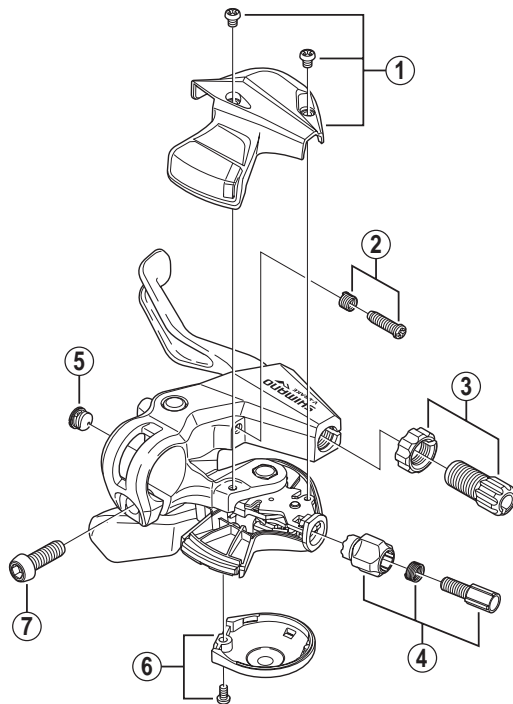

Rapidfire Plus Lever (2-Finger / For V-BRAKE)
ST-M310-8R2/L2 (S) Silver Version
ST-M310-8R2/L2 (L) Black Version

For Left Hand

For Right Hand

ITEM NO.	SHIMANO CODE NO.	DESCRIPTION	INTERCHANGEABILITY
1	Y6UH98010	R.H. Indicator Unit	B
	Y6UJ98010	L.H. Indicator Unit	A
2	Y6UH98030	Reach Adjusting Screw (M4 x 14.5) & Spring	
3	Y8UM98010	Brake Cable Adjusting Bolt & Nut	A
4	Y6PZ98070	Shifting Cable Adjusting Bolt Unit	A
5	Y6CD33000	Inner Hole Cap	A A
6	Y6TB98060	Main Lever Cover & Fixing Screw	A
7	Y6UD89000	Clamp Bolt (M6 x 17.5)	

SL-M310
 ST-M360-2A
 ST-EF51-2A

A: Same parts.
 B: Parts are usable, but differ in materials, appearance, finish, size, etc.
 Absence of mark indicates non-interchangeability.

Mar.-2011-3258
 © Shimano Inc. I