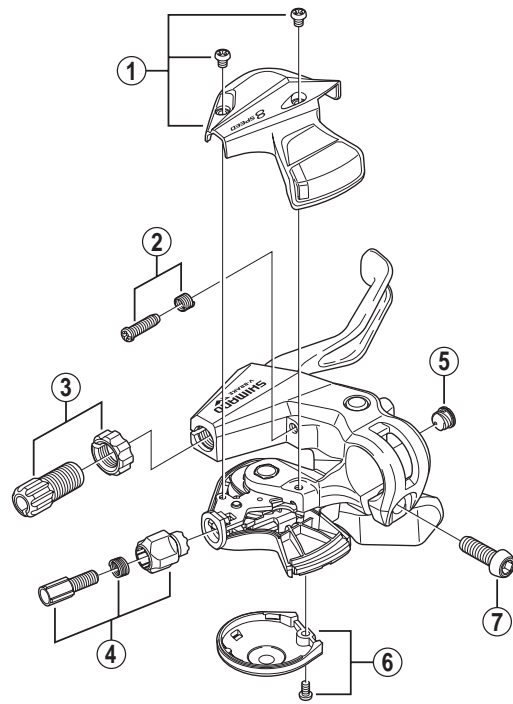

Rapidfire Plus Lever (2-Finger / For V-BRAKE)
ST-M310-8R2/L2 (S) Silver Version
ST-M310-8R2/L2 (L) Black Version

For Left Hand

For Right Hand

ITEM NO.	SHIMANO CODE NO.	DESCRIPTION	INTERCHANGEABILITY
1	Y6UH98010	R.H. Indicator Unit	B
	Y6UJ98010	L.H. Indicator Unit	A
2	Y6UH98030	Reach Adjusting Screw (M4 x 14.5) & Spring	
3	Y8UM98010	Brake Cable Adjusting Bolt & Nut	A
4	Y6PZ98070	Shifting Cable Adjusting Bolt Unit	A
5	Y6CD33000	Inner Hole Cap	A A
6	Y6TB98060	Main Lever Cover & Fixing Screw	A
7	Y6UD89000	Clamp Bolt (M6 x 17.5)	

SL-M310
 ST-M360-2A
 ST-EF51-2A

A: Same parts.
 B: Parts are usable, but differ in materials, appearance, finish, size, etc.
 Absence of mark indicates non-interchangeability.

Mar.-2011-3258
 © Shimano Inc. I