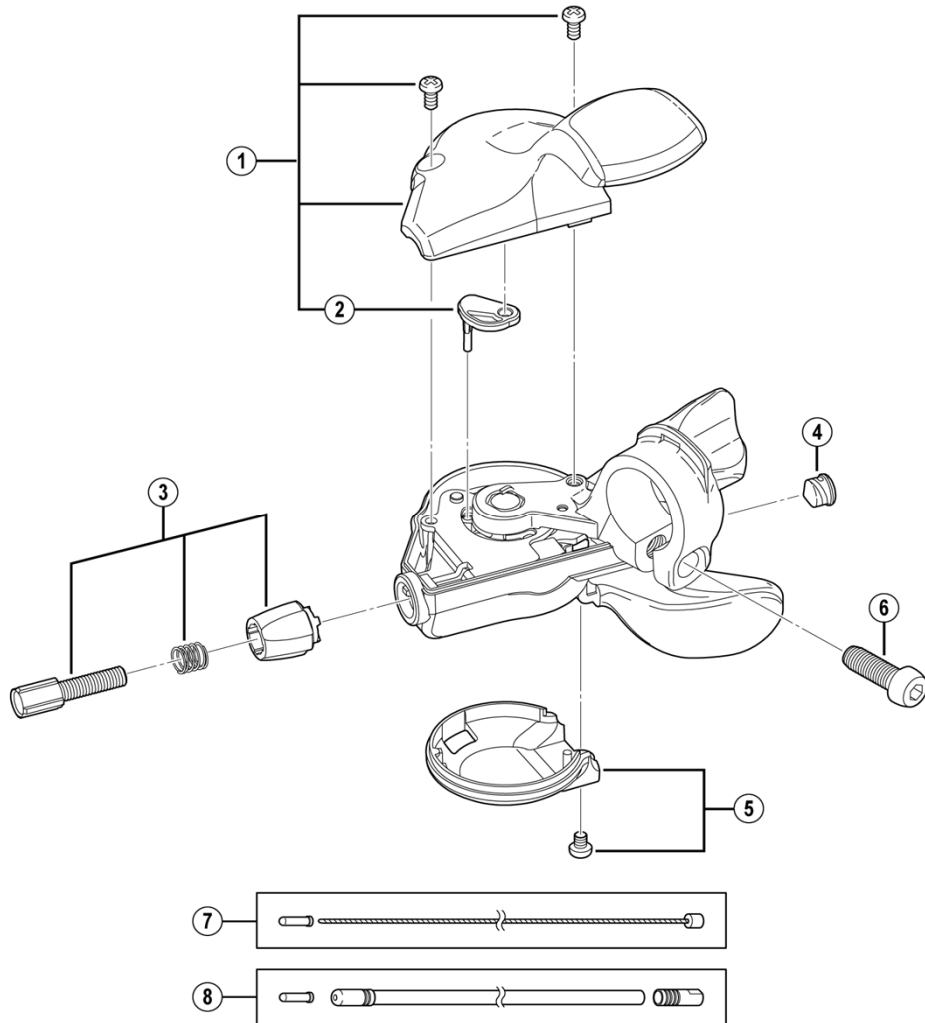

ALFINE Rapidfire Lever

SL-S503 Black / Silver

ITEM NO.	SHIMANO CODE NO.	DESCRIPTION	INTERCHANGEABILITY			
			SL-S700	SL-S500	SL-7S50	SL-5S50
1	Y6WW98010	Indicator Unit (Silver)				
	Y6WW98020	Indicator Unit (Black)				
2	Y6WW04000	Step Plate 8S				
3	Y61W98030	Cable Adjustment Barrel Unit	A	A	A	A
4	Y6CD33000	Inner Hole Cap	A	A	A	A
5	Y6WW98050	Main Lever Cover & Fixing Screw		B	B	B
6	Y6W146000	Clamp Screw (M6 x 17.8)			A	A
* 7	Y60098911	Shift inner cable stainless steel • Stainless steel inner cable • Diameter 1.2 mm x 2100 mm incl. inner end cap				
* 8	Y6YE98010	SP41 shift outer casing • SP41 (2100 mm) with sealed outer cap • Sealed outer cap (1 pc.) • Inner end cap (1 pc.)				

A: Same parts.

B: Parts are usable, but differ in materials, appearance, finish, size, etc.

Absence of mark indicates non-interchangeability.

Specifications are subject to change without notice.

Mar.-2020-3303A