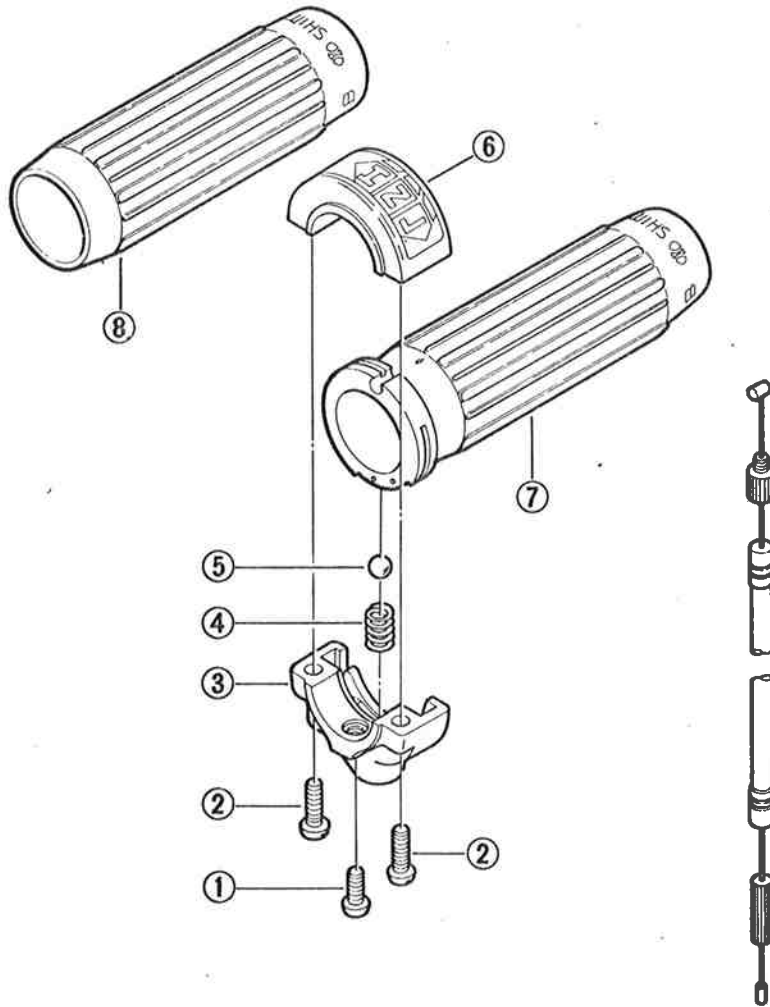

SHIMANO

Model SL-3S30

Shifting Lever
TWIST GRIP CONTROL for 3-Speed

When you order repair parts, please be sure to order with PART NUMBER printed clearly.

ITEM NO.	PART NO.	DESCRIPTION
1	611 0700	Stop Screw
2	611 0300	Holder Fixing Screw
3	612 0700	Lower Holder
4	611 1200	Grip Spring
5	000 0134	Steel Ball (1/4")
6	3-611 9107	Upper Holder
7	3-611 9106	Right Hand Grip
8	611 2101-1	Left Hand Grip